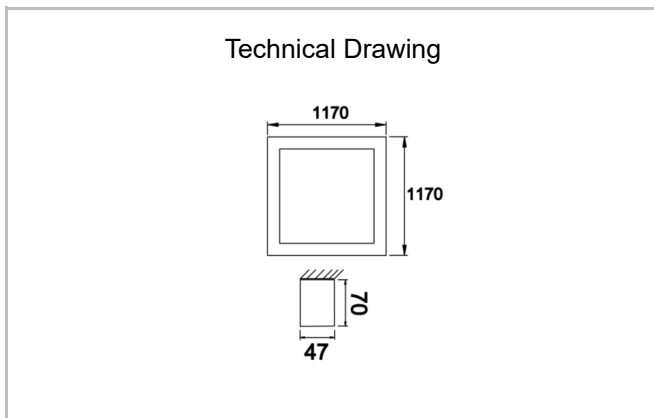

Shorefour S

SFR 117 117 104S 8040 10 99 OP 40 00

Surface Mounted Linear Luminary

Luminaire Group	Linear
Mounting Type	Surface Mounted
Luminary Color	RAL 9016 - RAL 9010
Housing	Aluminum extruded profile
Optics	Opal Diffuser
Light Source	LED
Electrical Protection Class	CLASS II
IP	40
IK	02
Operating Temperature	-20°C / +40°C
Luminous Flux	14976
Consumption Power	104
Luminaire Efficiency	144 lm/W
Color Rendering (CRI)	>80
Light Color Temperature (CCT)	2700K/3000K/4000K/6500K
Color Tolerance	< 3 SDCM
Driver Type	On/Off
Driver Brand	Tridonic
LED Brand	Samsung
Input Voltage / Frequency	220-240 V AC 50/60 Hz
Power Factor	>0.9
Surge	1kV
THD (AKIM)	>%20
LED life	>70.000 hours
Option	On-Off / Dali / 1-10V / With Emergency Kit

SKU	Product Code	Power (W)	Luminous Flux (LM)	CRI	CCT (K)	Optics	Dimensions (mm)
	SFR 117 117 104S 8040 10 99 OP 40 00	104	14976	>80	4000	120° Opal Diffuser	1170x1170x47

www.atellighting.com