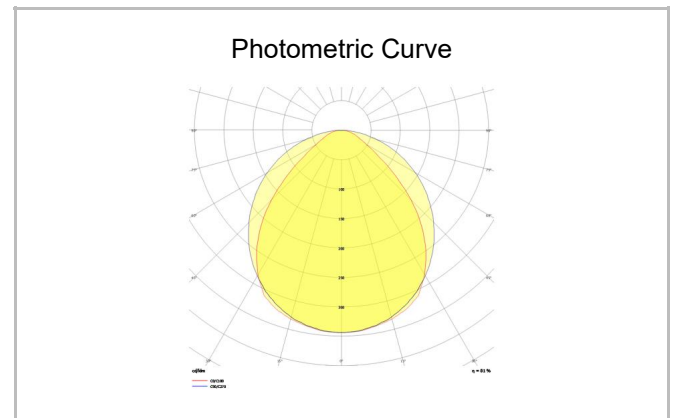

Shorefour S

SFR 117 117 104S 8040 10 99 OP 40 00

Surface Mounted Linear Luminary

Luminaire Group	Linear
Mounting Type	Surface Mounted
Luminary Color	RAL 9016 - RAL 9010
Housing	Aluminum extruded profile
Optics	Opal Diffuser
Light Source	LED
Electrical Protection Class	CLASS II
IP	40
IK	02
Operating Temperature	-20°C / +40°C
Luminous Flux	14976
Consumption Power	104
Luminaire Efficiency	144 lm/W
Color Rendering (CRI)	>80
Light Color Temperature (CCT)	2700K/3000K/4000K/6500K
Color Tolerance	< 3 SDCM
Driver Type	On/Off
Driver Brand	Tridonic
LED Brand	Samsung
Input Voltage / Frequency	220-240 V AC 50/60 Hz
Power Factor	>0.9
Surge	1kV
THD (AKIM)	>%20
LED life	>70.000 hours
Option	On-Off / Dali / 1-10V / With Emergency Kit

SKU	Product Code	Power (W)	Luminous Flux (LM)	CRI	CCT (K)	Optics	Dimensions (mm)
	SFR 117 117 104S 8040 10 99 OP 40 00	104	14976	>80	4000	120° Opal Diffuser	1170x1170x47

www.atellighting.com