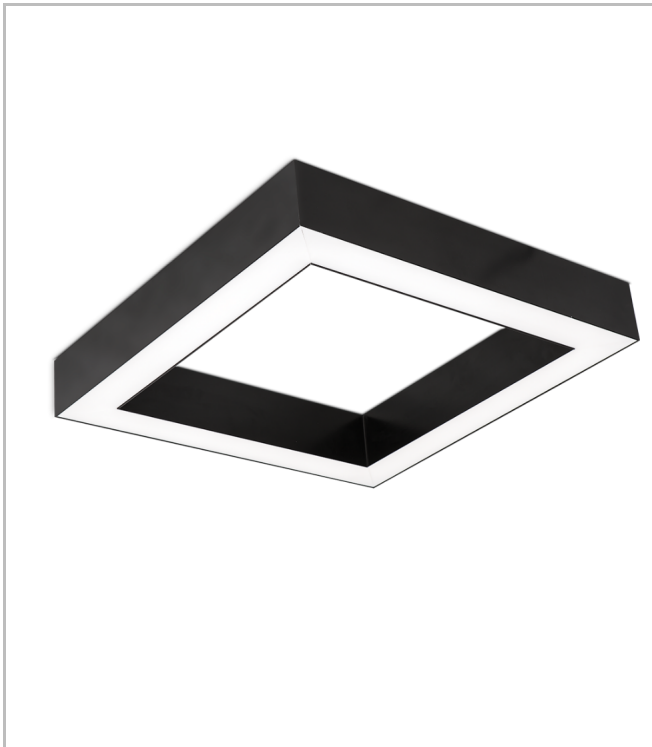

Shorefour M

SFR 064 064 052S 8040 10 99 OP 40 00

Surface Mounted Linear Luminary

Luminaire Group	Linear
Mounting Type	Surface Mounted
Luminary Color	RAL 9016 - RAL 9010
Housing	Aluminum extruded profile
Optics	Opal Diffuser
Light Source	LED
Electrical Protection Class	CLASS II
IP	40
IK	02
Operating Temperature	-20°C / +40°C
Luminous Flux	7488
Consumption Power	52
Luminaire Efficiency	144 lm/W
Color Rendering (CRI)	>80
Light Color Temperature (CCT)	2700K/3000K/4000K/6500K
Color Tolerance	< 3 SDCM
Driver Type	On/Off
Driver Brand	Tridonic
LED Brand	Samsung
Input Voltage / Frequency	220-240 V AC 50/60 Hz
Power Factor	>0.9
Surge	1kV
THD (AKIM)	>%20
LED life	>70.000 hours
Option	On-Off / Dali / 1-10V / With Emergency Kit

Technical Drawing

Photometric Curve

SKU	Product Code	Power (W)	Luminous Flux (LM)	CRI	CCT (K)	Optics	Dimensions (mm)
	SFR 064 064 052S 8040 10 99 OP 40 00	52	7488	>80	4000	120° Opal Diffuser	640x640x47x70