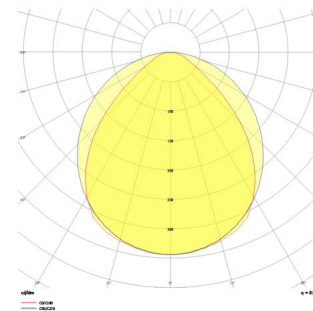

Shorefour M

SFR 064 064 052S 8040 10 99 OP 40 00

Surface Mounted Linear Luminary

Luminaire Group	Linear
Mounting Type	Surface Mounted
Luminary Color	RAL 9016 - RAL 9010
Housing	Aluminum extruded profile
Optics	Opal Diffuser
Light Source	LED
Electrical Protection Class	CLASS II
IP	40
IK	02
Operating Temperature	-20°C / +40°C
Luminous Flux	7488
Consumption Power	52
Luminaire Efficiency	144 lm/W
Color Rendering (CRI)	>80
Light Color Temperature (CCT)	2700K/3000K/4000K/6500K
Color Tolerance	< 3 SDCM
Driver Type	On/Off
Driver Brand	Tridonic
LED Brand	Samsung
Input Voltage / Frequency	220-240 V AC 50/60 Hz
Power Factor	>0.9
Surge	1kV
THD (AKIM)	>%20
LED life	>70.000 hours
Option	On-Off / Dali / 1-10V / With Emergency Kit

Technical Drawing

Photometric Curve

SKU	Product Code	Power (W)	Luminous Flux (LM)	CRI	CCT (K)	Optics	Dimensions (mm)
	SFR 064 064 052S 8040 10 99 OP 40 00	52	7488	>80	4000	120° Opal Diffuser	640x640x47x70