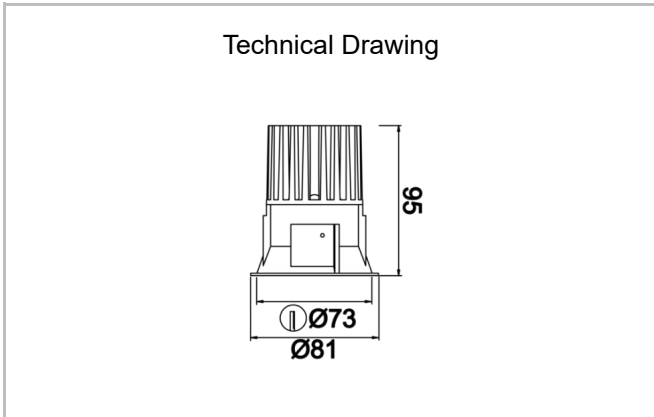

Rainbow

RNB 008 009 007A 8040 10 15 SD 44 00

Recessed Downlight & Spot Luminary

Luminaire Group	Downlight & Spot
Mounting Type	Recessed
Luminary Color	RAL 9010 - RAL 9005
Housing	Aluminum Extrusion
Optics	15° 30° 40° Reflector & Transparent Diffuser
Electrical Protection Class	CLASS II
IP	44
IK	02
Operating Temperature	-20°C / +40°C
Luminous Flux	686
Consumption Power	7
Luminaire Efficiency	90 lm/W
Color Rendering (CRI)	>80
Light Color Temperature (CCT)	2700K/3000K/4000K/6500K
Color Tolerance	< 3 SDCM
Driver Type	On/Off
Driver Brand	Tridonic
LED Brand	Samsung
Input Voltage / Frequency	220-240 V AC 50/60 Hz
Power Factor	>0.9
Surge	1kV
THD (AKIM)	>%20
LED life	>100.000 hours
Option	On-Off / Dali / 1-10V / With Emergency Kit

SKU	Product Code	Power (W)	Luminous Flux (LM)	CRI	CCT (K)	Optics	Dimensions (mm)
13001087□	RNB 008 009 007A 8040 10 15 SD 44 00	7	686	>80	4000	15° Reflector	Ø81x95