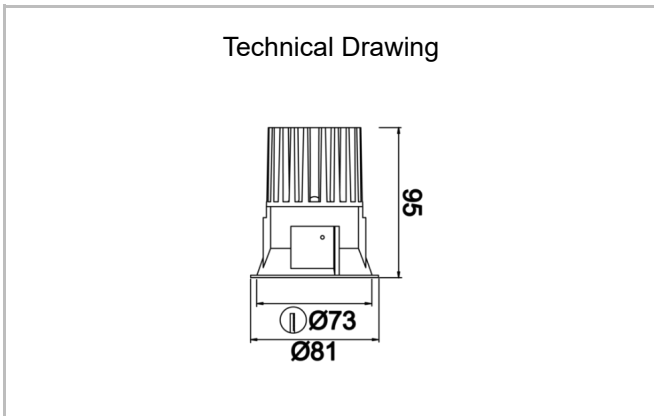

# Rainbow

RNB 008 009 007A 8040 10 15 SD 44 00

Recessed Downlight & Spot Luminary

<b>Luminaire Group</b>	Downlight & Spot
<b>Mounting Type</b>	Recessed
<b>Luminary Color</b>	RAL 9010 - RAL 9005
<b>Housing</b>	Aluminum Extrusion
<b>Optics</b>	15° 30° 40° Reflector & Transparent Diffuser
<b>Electrical Protection Class</b>	CLASS II
<b>IP</b>	44
<b>IK</b>	02
<b>Operating Temperature</b>	-20°C / +40°C
<b>Luminous Flux</b>	686
<b>Consumption Power</b>	7
<b>Luminaire Efficiency</b>	90 lm/W
<b>Color Rendering (CRI)</b>	>80
<b>Light Color Temperature (CCT)</b>	2700K/3000K/4000K/6500K
<b>Color Tolerance</b>	< 3 SDCM
<b>Driver Type</b>	On/Off
<b>Driver Brand</b>	Tridonic
<b>LED Brand</b>	Samsung
<b>Input Voltage / Frequency</b>	220-240 V AC 50/60 Hz
<b>Power Factor</b>	>0.9
<b>Surge</b>	1kV
<b>THD (AKIM)</b>	>%20
<b>LED life</b>	>100.000 hours
<b>Option</b>	On-Off / Dali / 1-10V / With Emergency Kit

SKU	Product Code	Power (W)	Luminous Flux (LM)	CRI	CCT (K)	Optics	Dimensions (mm)
13001087□	RNB 008 009 007A 8040 10 15 SD 44 00	7	686	>80	4000	15° Reflector	Ø81x95

[www.atellighting.com](http://www.atellighting.com)