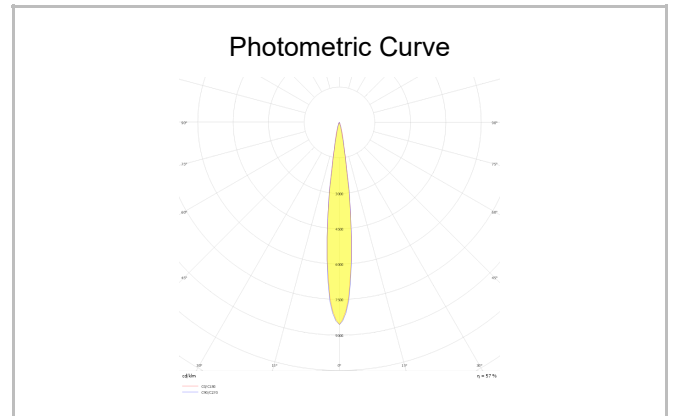

# Rainbow

RNB 008 009 007A 8040 10 15 SD 44 00

Recessed Downlight & Spot Luminary

<b>Luminaire Group</b>	Downlight & Spot
<b>Mounting Type</b>	Recessed
<b>Luminary Color</b>	RAL 9010 - RAL 9005
<b>Housing</b>	Aluminum Extrusion
<b>Optics</b>	15° 30° 40° Reflector & Transparent Diffuser
<b>Electrical Protection Class</b>	CLASS II
<b>IP</b>	44
<b>IK</b>	02
<b>Operating Temperature</b>	-20°C / +40°C
<b>Luminous Flux</b>	686
<b>Consumption Power</b>	7
<b>Luminaire Efficiency</b>	90 lm/W
<b>Color Rendering (CRI)</b>	>80
<b>Light Color Temperature (CCT)</b>	2700K/3000K/4000K/6500K
<b>Color Tolerance</b>	< 3 SDCM
<b>Driver Type</b>	On/Off
<b>Driver Brand</b>	Tridonic
<b>LED Brand</b>	Samsung
<b>Input Voltage / Frequency</b>	220-240 V AC 50/60 Hz
<b>Power Factor</b>	>0.9
<b>Surge</b>	1kV
<b>THD (AKIM)</b>	>%20
<b>LED life</b>	>100.000 hours
<b>Option</b>	On-Off / Dali / 1-10V / With Emergency Kit

SKU	Product Code	Power (W)	Luminous Flux (LM)	CRI	CCT (K)	Optics	Dimensions (mm)
13001087□	RNB 008 009 007A 8040 10 15 SD 44 00	7	686	>80	4000	15° Reflector	Ø81x95

[www.atellighting.com](http://www.atellighting.com)