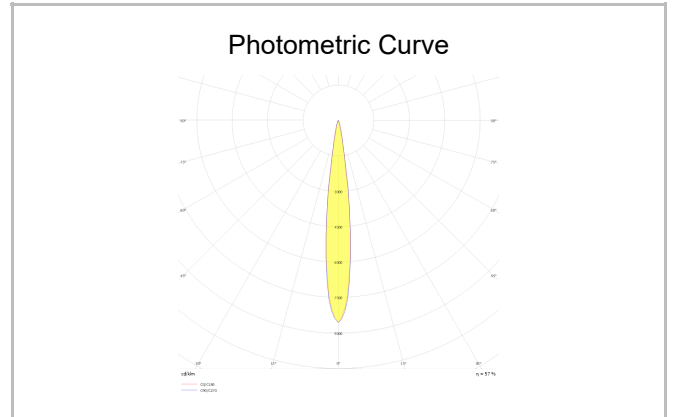

Rainbow

RNB 008 009 007A 8040 10 15 SD 44 00

Recessed Downlight & Spot Luminary

Luminaire Group	Downlight & Spot
Mounting Type	Recessed
Luminary Color	RAL 9010 - RAL 9005
Housing	Aluminum Extrusion
Optics	15° 30° 40° Reflector & Transparent Diffuser
Electrical Protection Class	CLASS II
IP	44
IK	02
Operating Temperature	-20°C / +40°C
Luminous Flux	686
Consumption Power	7
Luminaire Efficiency	90 lm/W
Color Rendering (CRI)	>80
Light Color Temperature (CCT)	2700K/3000K/4000K/6500K
Color Tolerance	< 3 SDCM
Driver Type	On/Off
Driver Brand	Tridonic
LED Brand	Samsung
Input Voltage / Frequency	220-240 V AC 50/60 Hz
Power Factor	>0.9
Surge	1kV
THD (AKIM)	>%20
LED life	>100.000 hours
Option	On-Off / Dali / 1-10V / With Emergency Kit

SKU	Product Code	Power (W)	Luminous Flux (LM)	CRI	CCT (K)	Optics	Dimensions (mm)
13001087□	RNB 008 009 007A 8040 10 15 SD 44 00	7	686	>80	4000	15° Reflector	Ø81x95