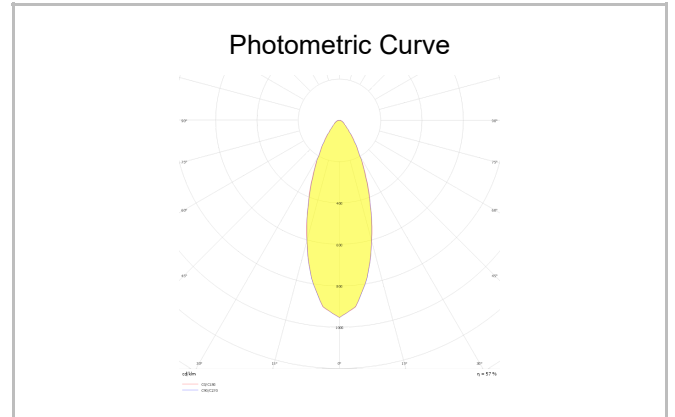

Rainbow

RNB 008 009 007A 8040 10 30 SD 44 00

Recessed Downlight & Spot Luminary

Luminaire Group	Downlight & Spot
Mounting Type	Recessed
Luminary Color	RAL 9010 - RAL 9005
Housing	Aluminum Extrusion
Optics	15° 30° 40° Reflector & Transparent Diffuser
Electrical Protection Class	CLASS II
IP	44
IK	02
Operating Temperature	-20°C / +40°C
Luminous Flux	686
Consumption Power	7
Luminaire Efficiency	90 lm/W
Color Rendering (CRI)	>80
Light Color Temperature (CCT)	2700K/3000K/4000K/6500K
Color Tolerance	< 3 SDCM
Driver Type	On/Off
Driver Brand	Tridonic
LED Brand	Samsung
Input Voltage / Frequency	220-240 V AC 50/60 Hz
Power Factor	>0.9
Surge	1kV
THD (AKIM)	>%20
LED life	>100.000 hours
Option	On-Off / Dali / 1-10V / With Emergency Kit

SKU	Product Code	Power (W)	Luminous Flux (LM)	CRI	CCT (K)	Optics	Dimensions (mm)
13001105	RNB 008 009 007A 8040 10 30 SD 44 00	7	686	>80	4000	30° Reflector	Ø81x95