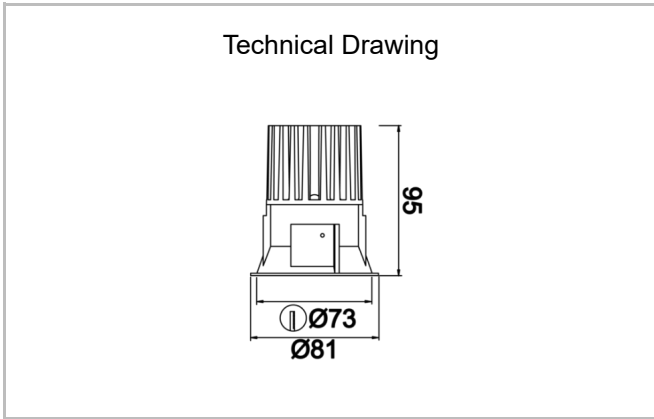

Rainbow

RNB 008 009 007A 8040 10 30 SD 44 00

Recessed Downlight & Spot Luminary

Luminaire Group	Downlight & Spot
Mounting Type	Recessed
Luminary Color	RAL 9010 - RAL 9005
Housing	Aluminum Extrusion
Optics	15° 30° 40° Reflector & Transparent Diffuser
Electrical Protection Class	CLASS II
IP	44
IK	02
Operating Temperature	-20°C / +40°C
Luminous Flux	686
Consumption Power	7
Luminaire Efficiency	90 lm/W
Color Rendering (CRI)	>80
Light Color Temperature (CCT)	2700K/3000K/4000K/6500K
Color Tolerance	< 3 SDCM
Driver Type	On/Off
Driver Brand	Tridonic
LED Brand	Samsung
Input Voltage / Frequency	220-240 V AC 50/60 Hz
Power Factor	>0.9
Surge	1kV
THD (AKIM)	>%20
LED life	>100.000 hours
Option	On-Off / Dali / 1-10V / With Emergency Kit

SKU	Product Code	Power (W)	Luminous Flux (LM)	CRI	CCT (K)	Optics	Dimensions (mm)
13001105	RNB 008 009 007A 8040 10 30 SD 44 00	7	686	>80	4000	30° Reflector	Ø81x95