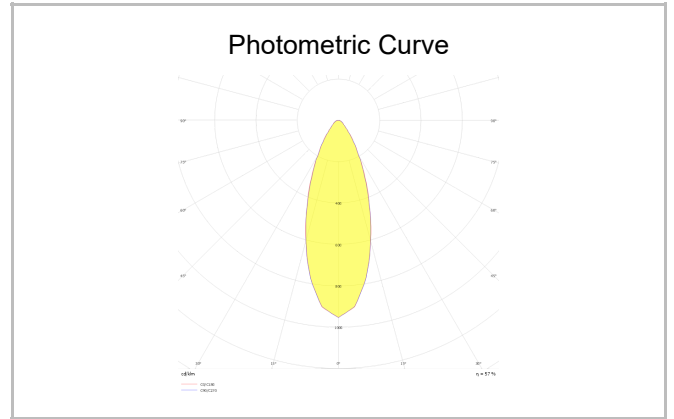

Rainbow

RNB 008 009 007A 8040 10 30 SD 44 00

Recessed Downlight & Spot Luminary

Luminaire Group	Downlight & Spot
Mounting Type	Recessed
Luminary Color	RAL 9010 - RAL 9005
Housing	Aluminum Extrusion
Optics	15° 30° 40° Reflector & Transparent Diffuser
Electrical Protection Class	CLASS II
IP	44
IK	02
Operating Temperature	-20°C / +40°C
Luminous Flux	686
Consumption Power	7
Luminaire Efficiency	90 lm/W
Color Rendering (CRI)	>80
Light Color Temperature (CCT)	2700K/3000K/4000K/6500K
Color Tolerance	< 3 SDCM
Driver Type	On/Off
Driver Brand	Tridonic
LED Brand	Samsung
Input Voltage / Frequency	220-240 V AC 50/60 Hz
Power Factor	>0.9
Surge	1kV
THD (AKIM)	>%20
LED life	>100.000 hours
Option	On-Off / Dali / 1-10V / With Emergency Kit

SKU	Product Code	Power (W)	Luminous Flux (LM)	CRI	CCT (K)	Optics	Dimensions (mm)
13001105	RNB 008 009 007A 8040 10 30 SD 44 00	7	686	>80	4000	30° Reflector	Ø81x95