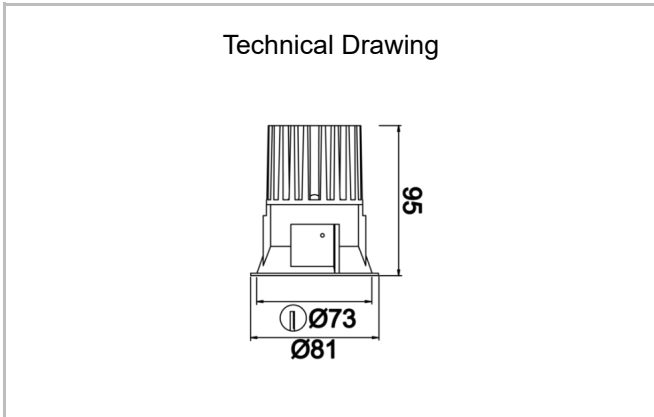

Rainbow

RNB 008 009 007A 8040 10 30 SD 44 00

Recessed Downlight & Spot Luminary

Luminaire Group	Downlight & Spot
Mounting Type	Recessed
Luminary Color	RAL 9010 - RAL 9005
Housing	Aluminum Extrusion
Optics	15° 30° 40° Reflector & Transparent Diffuser
Electrical Protection Class	CLASS II
IP	44
IK	02
Operating Temperature	-20°C / +40°C
Luminous Flux	686
Consumption Power	7
Luminaire Efficiency	90 lm/W
Color Rendering (CRI)	>80
Light Color Temperature (CCT)	2700K/3000K/4000K/6500K
Color Tolerance	< 3 SDCM
Driver Type	On/Off
Driver Brand	Tridonic
LED Brand	Samsung
Input Voltage / Frequency	220-240 V AC 50/60 Hz
Power Factor	>0.9
Surge	1kV
THD (AKIM)	>%20
LED life	>100.000 hours
Option	On-Off / Dali / 1-10V / With Emergency Kit

SKU	Product Code	Power (W)	Luminous Flux (LM)	CRI	CCT (K)	Optics	Dimensions (mm)
13001105	RNB 008 009 007A 8040 10 30 SD 44 00	7	686	>80	4000	30° Reflector	Ø81x95