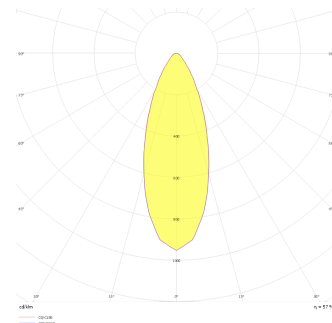

Rainbow

RNB 008 009 009A 8040 10 30 SD 44 00

Recessed Downlight & Spot Luminary

Luminaire Group	Downlight & Spot
Mounting Type	Recessed
Luminary Color	RAL 9010 - RAL 9005
Housing	Aluminum Extrusion
Optics	15° 30° 40° Reflector & Transparent Diffuser
Electrical Protection Class	CLASS II
IP	44
IK	02
Operating Temperature	-20°C / +40°C
Luminous Flux	950
Consumption Power	9
Luminaire Efficiency	90 lm/W
Color Rendering (CRI)	>80
Light Color Temperature (CCT)	2700K/3000K/4000K/6500K
Color Tolerance	< 3 SDCM
Driver Type	On/Off
Driver Brand	Tridonic
LED Brand	Samsung
Input Voltage / Frequency	220-240 V AC 50/60 Hz
Power Factor	>0.9
Surge	1kV
THD (AKIM)	>%20
LED life	>100.000 hours
Option	On-Off / Dali / 1-10V / With Emergency Kit

Technical Drawing

Photometric Curve

SKU	Product Code	Power (W)	Luminous Flux (LM)	CRI	CCT (K)	Optics	Dimensions (mm)
13001159	RNB 008 009 009A 8040 10 30 SD 44 00	9	950	>80	4000	30° Reflector	Ø81x95

www.atelighting.com