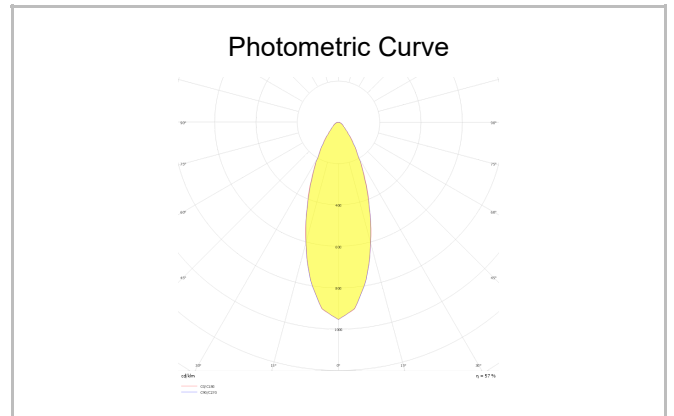

# Rainbow

RNB 008 009 009A 8040 10 30 SD 44 00

Recessed Downlight & Spot Luminary

<b>Luminaire Group</b>	Downlight & Spot
<b>Mounting Type</b>	Recessed
<b>Luminary Color</b>	RAL 9010 - RAL 9005
<b>Housing</b>	Aluminum Extrusion
<b>Optics</b>	15° 30° 40° Reflector & Transparent Diffuser
<b>Electrical Protection Class</b>	CLASS II
<b>IP</b>	44
<b>IK</b>	02
<b>Operating Temperature</b>	-20°C / +40°C
<b>Luminous Flux</b>	950
<b>Consumption Power</b>	9
<b>Luminaire Efficiency</b>	90 lm/W
<b>Color Rendering (CRI)</b>	>80
<b>Light Color Temperature (CCT)</b>	2700K/3000K/4000K/6500K
<b>Color Tolerance</b>	< 3 SDCM
<b>Driver Type</b>	On/Off
<b>Driver Brand</b>	Tridonic
<b>LED Brand</b>	Samsung
<b>Input Voltage / Frequency</b>	220-240 V AC 50/60 Hz
<b>Power Factor</b>	>0.9
<b>Surge</b>	1kV
<b>THD (AKIM)</b>	>%20
<b>LED life</b>	>100.000 hours
<b>Option</b>	On-Off / Dali / 1-10V / With Emergency Kit

SKU	Product Code	Power (W)	Luminous Flux (LM)	CRI	CCT (K)	Optics	Dimensions (mm)
13001159	RNB 008 009 009A 8040 10 30 SD 44 00	9	950	>80	4000	30° Reflector	Ø81x95