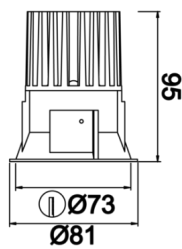

Rainbow

RNB 008 009 009A 8040 10 30 SD 44 00

Recessed Downlight & Spot Luminary

Luminaire Group	Downlight & Spot
Mounting Type	Recessed
Luminary Color	RAL 9010 - RAL 9005
Housing	Aluminum Extrusion
Optics	15° 30° 40° Reflector & Transparent Diffuser
Electrical Protection Class	CLASS II
IP	44
IK	02
Operating Temperature	-20°C / +40°C
Luminous Flux	950
Consumption Power	9
Luminaire Efficiency	90 lm/W
Color Rendering (CRI)	>80
Light Color Temperature (CCT)	2700K/3000K/4000K/6500K
Color Tolerance	< 3 SDCM
Driver Type	On/Off
Driver Brand	Tridonic
LED Brand	Samsung
Input Voltage / Frequency	220-240 V AC 50/60 Hz
Power Factor	>0.9
Surge	1kV
THD (AKIM)	>%20
LED life	>100.000 hours
Option	On-Off / Dali / 1-10V / With Emergency Kit

Technical Drawing

Photometric Curve

SKU	Product Code	Power (W)	Luminous Flux (LM)	CRI	CCT (K)	Optics	Dimensions (mm)
13001159	RNB 008 009 009A 8040 10 30 SD 44 00	9	950	>80	4000	30° Reflector	Ø81x95

www.atelighting.com