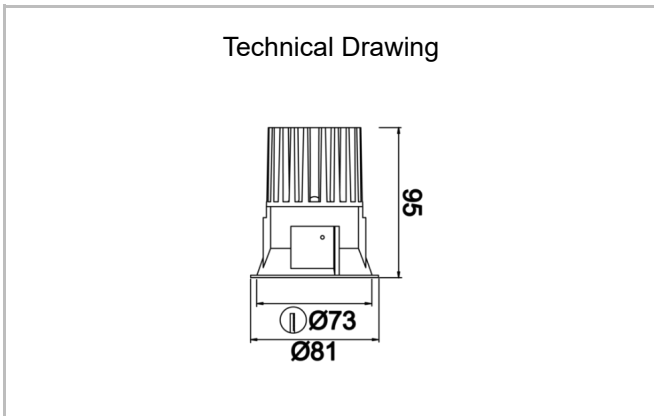

# Rainbow

RNB 008 009 009A 8040 10 30 SD 44 00

Recessed Downlight & Spot Luminary

<b>Luminaire Group</b>	Downlight & Spot
<b>Mounting Type</b>	Recessed
<b>Luminary Color</b>	RAL 9010 - RAL 9005
<b>Housing</b>	Aluminum Extrusion
<b>Optics</b>	15° 30° 40° Reflector & Transparent Diffuser
<b>Electrical Protection Class</b>	CLASS II
<b>IP</b>	44
<b>IK</b>	02
<b>Operating Temperature</b>	-20°C / +40°C
<b>Luminous Flux</b>	950
<b>Consumption Power</b>	9
<b>Luminaire Efficiency</b>	90 lm/W
<b>Color Rendering (CRI)</b>	>80
<b>Light Color Temperature (CCT)</b>	2700K/3000K/4000K/6500K
<b>Color Tolerance</b>	< 3 SDCM
<b>Driver Type</b>	On/Off
<b>Driver Brand</b>	Tridonic
<b>LED Brand</b>	Samsung
<b>Input Voltage / Frequency</b>	220-240 V AC 50/60 Hz
<b>Power Factor</b>	>0.9
<b>Surge</b>	1kV
<b>THD (AKIM)</b>	>%20
<b>LED life</b>	>100.000 hours
<b>Option</b>	On-Off / Dali / 1-10V / With Emergency Kit

SKU	Product Code	Power (W)	Luminous Flux (LM)	CRI	CCT (K)	Optics	Dimensions (mm)
13001159	RNB 008 009 009A 8040 10 30 SD 44 00	9	950	>80	4000	30° Reflector	Ø81x95