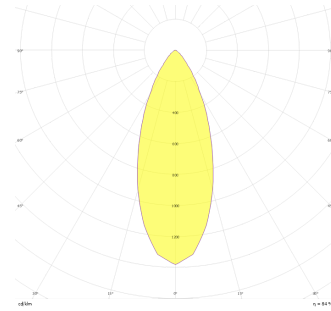

Rainbow

RNB 008 009 009A 8040 10 40 SD 44 00

Recessed Downlight & Spot Luminary

Luminaire Group	Downlight & Spot
Mounting Type	Recessed
Luminary Color	RAL 9010 - RAL 9005
Housing	Aluminum Extrusion
Optics	15° 30° 40° Reflector & Transparent Diffuser
Electrical Protection Class	CLASS II
IP	44
IK	02
Operating Temperature	-20°C / +40°C
Luminous Flux	950
Consumption Power	9
Luminaire Efficiency	90 lm/W
Color Rendering (CRI)	>80
Light Color Temperature (CCT)	2700K/3000K/4000K/6500K
Color Tolerance	< 3 SDCM
Driver Type	On/Off
Driver Brand	Tridonic
LED Brand	Samsung
Input Voltage / Frequency	220-240 V AC 50/60 Hz
Power Factor	>0.9
Surge	1kV
THD (AKIM)	>%20
LED life	>100.000 hours
Option	On-Off / Dali / 1-10V / With Emergency Kit

Technical Drawing

Photometric Curve

SKU	Product Code	Power (W)	Luminous Flux (LM)	CRI	CCT (K)	Optics	Dimensions (mm)
13001177	RNB 008 009 009A 8040 10 40 SD 44 00	9	950	>80	4000	40° Reflector	Ø81x95