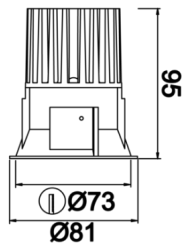

Rainbow

RNB 008 009 009A 8040 10 40 SD 44 00

Recessed Downlight & Spot Luminary

Luminaire Group	Downlight & Spot
Mounting Type	Recessed
Luminary Color	RAL 9010 - RAL 9005
Housing	Aluminum Extrusion
Optics	15° 30° 40° Reflector & Transparent Diffuser
Electrical Protection Class	CLASS II
IP	44
IK	02
Operating Temperature	-20°C / +40°C
Luminous Flux	950
Consumption Power	9
Luminaire Efficiency	90 lm/W
Color Rendering (CRI)	>80
Light Color Temperature (CCT)	2700K/3000K/4000K/6500K
Color Tolerance	< 3 SDCM
Driver Type	On/Off
Driver Brand	Tridonic
LED Brand	Samsung
Input Voltage / Frequency	220-240 V AC 50/60 Hz
Power Factor	>0.9
Surge	1kV
THD (AKIM)	>%20
LED life	>100.000 hours
Option	On-Off / Dali / 1-10V / With Emergency Kit

Technical Drawing

Photometric Curve

SKU	Product Code	Power (W)	Luminous Flux (LM)	CRI	CCT (K)	Optics	Dimensions (mm)
13001177	RNB 008 009 009A 8040 10 40 SD 44 00	9	950	>80	4000	40° Reflector	Ø81x95