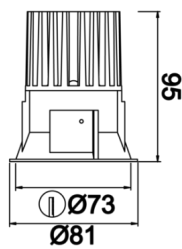

Rainbow

RNB 008 009 013A 8040 10 15 SD 44 00

Recessed Downlight & Spot Luminary

Luminaire Group	Downlight & Spot
Mounting Type	Recessed
Luminaire Color	RAL 9010 - RAL 9005
Housing	Aluminum Extrusion
Optics	15° 30° 40° Reflector & Transparent Diffuser
Electrical Protection Class	CLASS II
IP	44
IK	02
Operating Temperature	-20°C / +40°C
Luminous Flux	1365
Consumption Power	13
Luminaire Efficiency	90 lm/W
Color Rendering (CRI)	>80
Light Color Temperature (CCT)	2700K/3000K/4000K/6500K
Color Tolerance	< 3 SDCM
Driver Type	On/Off
Driver Brand	Tridonic
LED Brand	Samsung
Input Voltage / Frequency	220-240 V AC 50/60 Hz
Power Factor	>0.9
Surge	1kV
THD (AKIM)	>%20
LED life	>100.000 hours
Option	On-Off / Dali / 1-10V / With Emergency Kit

Technical Drawing

Photometric Curve

SKU	Product Code	Power (W)	Luminous Flux (LM)	CRI	CCT (K)	Optics	Dimensions (mm)
13001195	RNB 008 009 013A 8040 10 15 SD 44 00	13	1365	>80	4000	15° Reflector	Ø81x95

www.atellighting.com