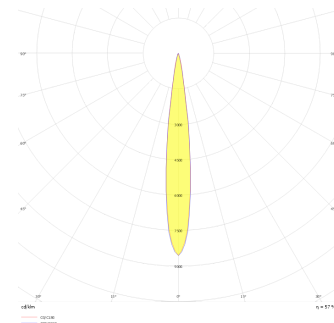

Rainbow

RNB 008 009 013A 8040 10 15 SD 44 00

Recessed Downlight & Spot Luminary

Luminaire Group	Downlight & Spot
Mounting Type	Recessed
Luminaire Color	RAL 9010 - RAL 9005
Housing	Aluminum Extrusion
Optics	15° 30° 40° Reflector & Transparent Diffuser
Electrical Protection Class	CLASS II
IP	44
IK	02
Operating Temperature	-20°C / +40°C
Luminous Flux	1365
Consumption Power	13
Luminaire Efficiency	90 lm/W
Color Rendering (CRI)	>80
Light Color Temperature (CCT)	2700K/3000K/4000K/6500K
Color Tolerance	< 3 SDCM
Driver Type	On/Off
Driver Brand	Tridonic
LED Brand	Samsung
Input Voltage / Frequency	220-240 V AC 50/60 Hz
Power Factor	>0.9
Surge	1kV
THD (AKIM)	>%20
LED life	>100.000 hours
Option	On-Off / Dali / 1-10V / With Emergency Kit

Technical Drawing

Photometric Curve

SKU	Product Code	Power (W)	Luminous Flux (LM)	CRI	CCT (K)	Optics	Dimensions (mm)
13001195	RNB 008 009 013A 8040 10 15 SD 44 00	13	1365	>80	4000	15° Reflector	Ø81x95

www.atellighting.com