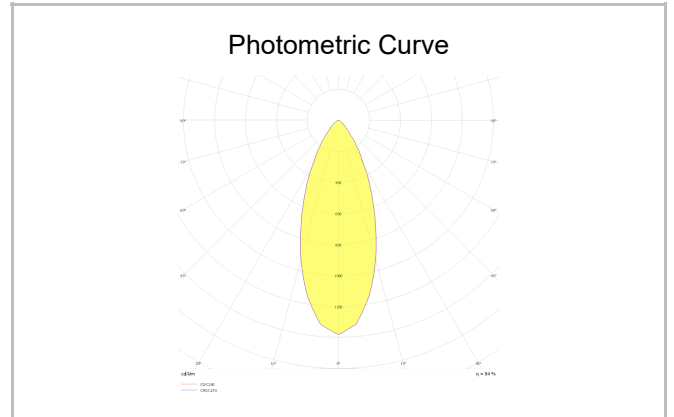

# Rainbow

RNB 008 009 013A 8040 10 40 SD 44 00

Recessed Downlight & Spot Luminary

<b>Luminaire Group</b>	Downlight & Spot
<b>Mounting Type</b>	Recessed
<b>Luminary Color</b>	RAL 9010 - RAL 9005
<b>Housing</b>	Aluminum Extrusion
<b>Optics</b>	15° 30° 40° Reflector & Transparent Diffuser
<b>Electrical Protection Class</b>	CLASS II
<b>IP</b>	44
<b>IK</b>	02
<b>Operating Temperature</b>	-20°C / +40°C
<b>Luminous Flux</b>	1365
<b>Consumption Power</b>	13
<b>Luminaire Efficiency</b>	90 lm/W
<b>Color Rendering (CRI)</b>	>80
<b>Light Color Temperature (CCT)</b>	2700K/3000K/4000K/6500K
<b>Color Tolerance</b>	< 3 SDCM
<b>Driver Type</b>	On/Off
<b>Driver Brand</b>	Tridonic
<b>LED Brand</b>	Samsung
<b>Input Voltage / Frequency</b>	220-240 V AC 50/60 Hz
<b>Power Factor</b>	>0.9
<b>Surge</b>	1kV
<b>THD (AKIM)</b>	>%20
<b>LED life</b>	>100.000 hours
<b>Option</b>	On-Off / Dali / 1-10V / With Emergency Kit

SKU	Product Code	Power (W)	Luminous Flux (LM)	CRI	CCT (K)	Optics	Dimensions (mm)
13001231□	RNB 008 009 013A 8040 10 40 SD 44 00	13	1365	>80	4000	40° Reflector	Ø81x95