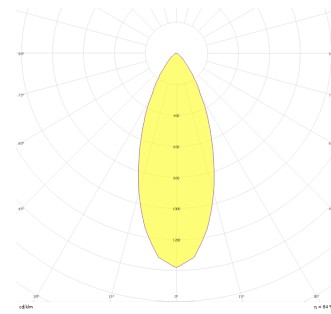

Rainbow

RNB 008 009 013A 8040 10 40 SD 44 00

Recessed Downlight & Spot Luminary

Luminaire Group	Downlight & Spot
Mounting Type	Recessed
Luminary Color	RAL 9010 - RAL 9005
Housing	Aluminum Extrusion
Optics	15° 30° 40° Reflector & Transparent Diffuser
Electrical Protection Class	CLASS II
IP	44
IK	02
Operating Temperature	-20°C / +40°C
Luminous Flux	1365
Consumption Power	13
Luminaire Efficiency	90 lm/W
Color Rendering (CRI)	>80
Light Color Temperature (CCT)	2700K/3000K/4000K/6500K
Color Tolerance	< 3 SDCM
Driver Type	On/Off
Driver Brand	Tridonic
LED Brand	Samsung
Input Voltage / Frequency	220-240 V AC 50/60 Hz
Power Factor	>0.9
Surge	1kV
THD (AKIM)	>%20
LED life	>100.000 hours
Option	On-Off / Dali / 1-10V / With Emergency Kit

Technical Drawing

Photometric Curve

SKU	Product Code	Power (W)	Luminous Flux (LM)	CRI	CCT (K)	Optics	Dimensions (mm)
13001231□	RNB 008 009 013A 8040 10 40 SD 44 00	13	1365	>80	4000	40° Reflector	Ø81x95

www.atelighting.com