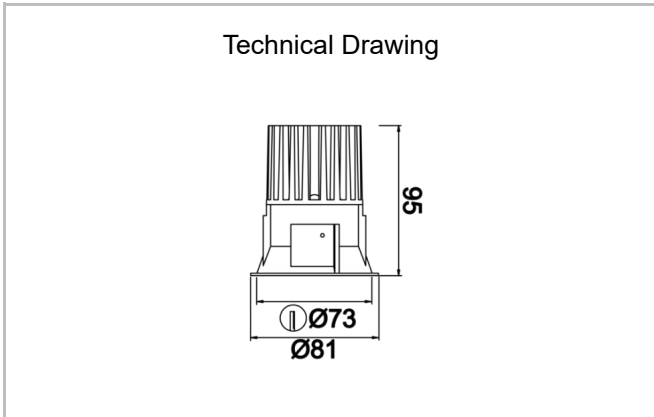

# Rainbow

RNB 008 009 013A 8040 10 40 SD 44 00

Recessed Downlight & Spot Luminary

<b>Luminaire Group</b>	Downlight & Spot
<b>Mounting Type</b>	Recessed
<b>Luminary Color</b>	RAL 9010 - RAL 9005
<b>Housing</b>	Aluminum Extrusion
<b>Optics</b>	15° 30° 40° Reflector & Transparent Diffuser
<b>Electrical Protection Class</b>	CLASS II
<b>IP</b>	44
<b>IK</b>	02
<b>Operating Temperature</b>	-20°C / +40°C
<b>Luminous Flux</b>	1365
<b>Consumption Power</b>	13
<b>Luminaire Efficiency</b>	90 lm/W
<b>Color Rendering (CRI)</b>	>80
<b>Light Color Temperature (CCT)</b>	2700K/3000K/4000K/6500K
<b>Color Tolerance</b>	< 3 SDCM
<b>Driver Type</b>	On/Off
<b>Driver Brand</b>	Tridonic
<b>LED Brand</b>	Samsung
<b>Input Voltage / Frequency</b>	220-240 V AC 50/60 Hz
<b>Power Factor</b>	>0.9
<b>Surge</b>	1kV
<b>THD (AKIM)</b>	>%20
<b>LED life</b>	>100.000 hours
<b>Option</b>	On-Off / Dali / 1-10V / With Emergency Kit

SKU	Product Code	Power (W)	Luminous Flux (LM)	CRI	CCT (K)	Optics	Dimensions (mm)
13001231□	RNB 008 009 013A 8040 10 40 SD 44 00	13	1365	>80	4000	40° Reflector	Ø81x95