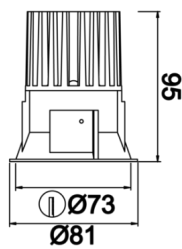

Rainbow

RNB 008 009 013A 8040 10 40 SD 44 00

Recessed Downlight & Spot Luminary

Luminaire Group	Downlight & Spot
Mounting Type	Recessed
Luminary Color	RAL 9010 - RAL 9005
Housing	Aluminum Extrusion
Optics	15° 30° 40° Reflector & Transparent Diffuser
Electrical Protection Class	CLASS II
IP	44
IK	02
Operating Temperature	-20°C / +40°C
Luminous Flux	1365
Consumption Power	13
Luminaire Efficiency	90 lm/W
Color Rendering (CRI)	>80
Light Color Temperature (CCT)	2700K/3000K/4000K/6500K
Color Tolerance	< 3 SDCM
Driver Type	On/Off
Driver Brand	Tridonic
LED Brand	Samsung
Input Voltage / Frequency	220-240 V AC 50/60 Hz
Power Factor	>0.9
Surge	1kV
THD (AKIM)	>%20
LED life	>100.000 hours
Option	On-Off / Dali / 1-10V / With Emergency Kit

Technical Drawing

Photometric Curve

SKU	Product Code	Power (W)	Luminous Flux (LM)	CRI	CCT (K)	Optics	Dimensions (mm)
13001231□	RNB 008 009 013A 8040 10 40 SD 44 00	13	1365	>80	4000	40° Reflector	Ø81x95

www.atelighting.com