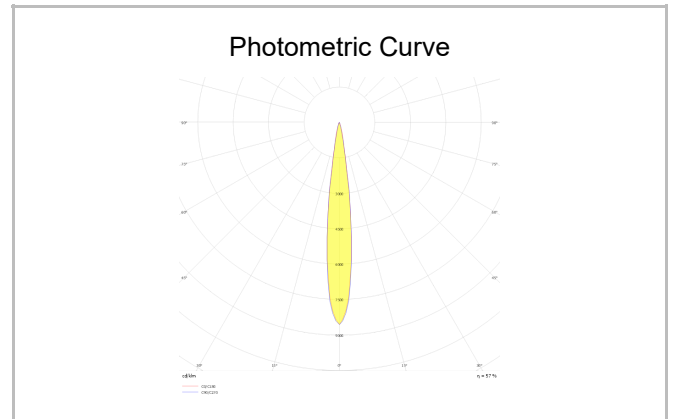

Recta

REC 010 008 013A 8040 10 15 SD 44 00

Recessed Downlight & Spot Luminary

Luminaire Group	Downlight & Spot
Mounting Type	Recessed
Luminary Color	RAL 9010 - RAL 9005
Housing	Aluminum Injection
Optics	15° 30° 40° Reflector
Light Source	LED
Electrical Protection Class	CLASS II
IP	44
IK	02
Operating Temperature	-20°C / +40°C
Luminous Flux	1170
Consumption Power	13
Luminaire Efficiency	90 lm/W
Color Rendering (CRI)	>80
Light Color Temperature (CCT)	2700K/3000K/4000K/6500K
Color Tolerance	< 3 SDCM
Driver Type	On/Off
Driver Brand	Tridonic
LED Brand	Samsung
Input Voltage / Frequency	220-240 V AC 50/60 Hz
Power Factor	>0.9
Surge	1kV
THD (AKIM)	>%20
LED life	>50.000 hours
Option	On-Off / Dali / 1-10V / With Emergency Kit

SKU	Product Code	Power (W)	Luminous Flux (LM)	CRI	CCT (K)	Optics	Dimensions (mm)
13001906	REC 010 008 013A 8040 10 15 SD 44 00	13	1170	>80	4000	15° Reflector	Ø100x88