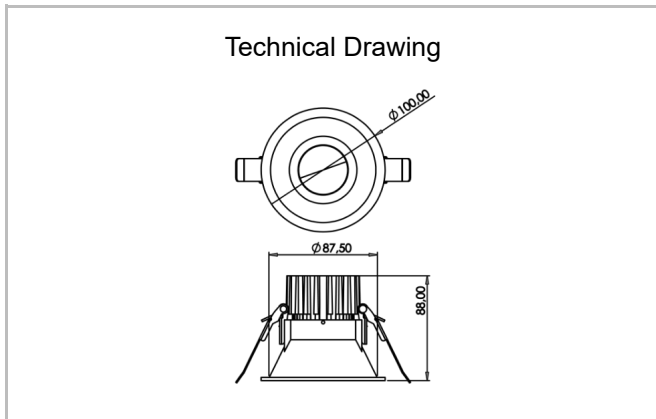

Recta

REC 010 008 013A 8040 10 15 SD 44 00

Recessed Downlight & Spot Luminary

Luminaire Group	Downlight & Spot
Mounting Type	Recessed
Luminary Color	RAL 9010 - RAL 9005
Housing	Aluminum Injection
Optics	15° 30° 40° Reflector
Light Source	LED
Electrical Protection Class	CLASS II
IP	44
IK	02
Operating Temperature	-20°C / +40°C
Luminous Flux	1170
Consumption Power	13
Luminaire Efficiency	90 lm/W
Color Rendering (CRI)	>80
Light Color Temperature (CCT)	2700K/3000K/4000K/6500K
Color Tolerance	< 3 SDCM
Driver Type	On/Off
Driver Brand	Tridonic
LED Brand	Samsung
Input Voltage / Frequency	220-240 V AC 50/60 Hz
Power Factor	>0.9
Surge	1kV
THD (AKIM)	>%20
LED life	>50.000 hours
Option	On-Off / Dali / 1-10V / With Emergency Kit

SKU	Product Code	Power (W)	Luminous Flux (LM)	CRI	CCT (K)	Optics	Dimensions (mm)
13001906	REC 010 008 013A 8040 10 15 SD 44 00	13	1170	>80	4000	15° Reflector	Ø100x88