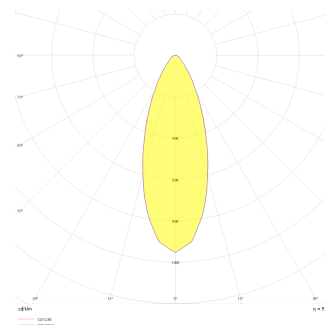

Sturdy M

STR 016 011 018A 8040 10 30 SD 65 00

Recessed Downlight & Spot Luminary

Luminaire Group	Downlight & Spot
Mounting Type	Recessed
Luminaire Color	RAL 9010 - RAL 9005
Housing	Aluminum Injection
Optics	30° Reflector
Light Source	LED
Electrical Protection Class	CLASS II
IP	65
IK	02
Operating Temperature	-20°C / +40°C
Luminous Flux	1440
Consumption Power	18
Luminaire Efficiency	80 lm/W
Color Rendering (CRI)	>80
Light Color Temperature (CCT)	2700K/3000K/4000K/6500K
Color Tolerance	< 3 SDCM
Driver Type	On/Off
Driver Brand	Tridonic
LED Brand	Samsung
Input Voltage / Frequency	220-240 V AC 50/60 Hz
Power Factor	>0.9
Surge	1kV
THD (AKIM)	>%20
LED life	>100.000 hours
Option	On-Off / Dali / 1-10V / With Emergency Kit

Technical Drawing

Photometric Curve

SKU	Product Code	Power (W)	Luminous Flux (LM)	CRI	CCT (K)	Optics	Dimensions (mm)
13002437□	STR 016 011 018A 8040 10 30 SD 65 00	18	1440	>80	4000	30° Reflector	Ø160x120