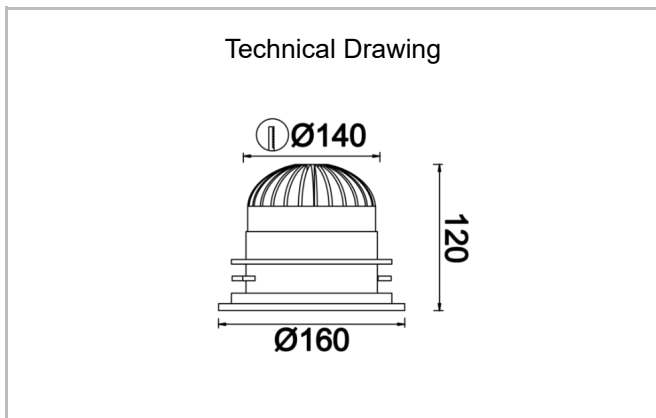

Sturdy M

STR 016 011 018A 8040 10 30 SD 65 00

Recessed Downlight & Spot Luminary

Luminaire Group	Downlight & Spot
Mounting Type	Recessed
Luminaire Color	RAL 9010 - RAL 9005
Housing	Aluminum Injection
Optics	30° Reflector
Light Source	LED
Electrical Protection Class	CLASS II
IP	65
IK	02
Operating Temperature	-20°C / +40°C
Luminous Flux	1440
Consumption Power	18
Luminaire Efficiency	80 lm/W
Color Rendering (CRI)	>80
Light Color Temperature (CCT)	2700K/3000K/4000K/6500K
Color Tolerance	< 3 SDCM
Driver Type	On/Off
Driver Brand	Tridonic
LED Brand	Samsung
Input Voltage / Frequency	220-240 V AC 50/60 Hz
Power Factor	>0.9
Surge	1kV
THD (AKIM)	>%20
LED life	>100.000 hours
Option	On-Off / Dali / 1-10V / With Emergency Kit

SKU	Product Code	Power (W)	Luminous Flux (LM)	CRI	CCT (K)	Optics	Dimensions (mm)
13002437□	STR 016 011 018A 8040 10 30 SD 65 00	18	1440	>80	4000	30° Reflector	Ø160x120

www.atellighting.com