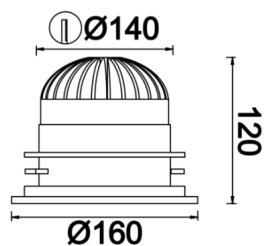

Sturdy M

STR 016 011 018A 8040 10 30 SD 65 00

Recessed Downlight & Spot Luminary

Luminaire Group	Downlight & Spot
Mounting Type	Recessed
Luminaire Color	RAL 9010 - RAL 9005
Housing	Aluminum Injection
Optics	30° Reflector
Light Source	LED
Electrical Protection Class	CLASS II
IP	65
IK	02
Operating Temperature	-20°C / +40°C
Luminous Flux	1440
Consumption Power	18
Luminaire Efficiency	80 lm/W
Color Rendering (CRI)	>80
Light Color Temperature (CCT)	2700K/3000K/4000K/6500K
Color Tolerance	< 3 SDCM
Driver Type	On/Off
Driver Brand	Tridonic
LED Brand	Samsung
Input Voltage / Frequency	220-240 V AC 50/60 Hz
Power Factor	>0.9
Surge	1kV
THD (AKIM)	>%20
LED life	>100.000 hours
Option	On-Off / Dali / 1-10V / With Emergency Kit

Technical Drawing

Photometric Curve

SKU	Product Code	Power (W)	Luminous Flux (LM)	CRI	CCT (K)	Optics	Dimensions (mm)
13002437□	STR 016 011 018A 8040 10 30 SD 65 00	18	1440	>80	4000	30° Reflector	Ø160x120