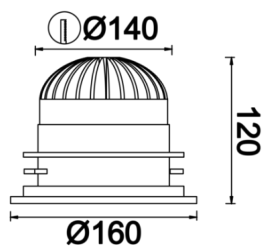

Sturdy M

STR 016 011 018A 8040 10 30 SD 65 00

Recessed Downlight & Spot Luminary

Luminaire Group	Downlight & Spot
Mounting Type	Recessed
Luminaire Color	RAL 9010 - RAL 9005
Housing	Aluminum Injection
Optics	30° Reflector
Light Source	LED
Electrical Protection Class	CLASS II
IP	65
IK	02
Operating Temperature	-20°C / +40°C
Luminous Flux	1440
Consumption Power	18
Luminaire Efficiency	80 lm/W
Color Rendering (CRI)	>80
Light Color Temperature (CCT)	2700K/3000K/4000K/6500K
Color Tolerance	< 3 SDCM
Driver Type	On/Off
Driver Brand	Tridonic
LED Brand	Samsung
Input Voltage / Frequency	220-240 V AC 50/60 Hz
Power Factor	>0.9
Surge	1kV
THD (AKIM)	>%20
LED life	>100.000 hours
Option	On-Off / Dali / 1-10V / With Emergency Kit

Technical Drawing

Photometric Curve

SKU	Product Code	Power (W)	Luminous Flux (LM)	CRI	CCT (K)	Optics	Dimensions (mm)
13002437□	STR 016 011 018A 8040 10 30 SD 65 00	18	1440	>80	4000	30° Reflector	Ø160x120