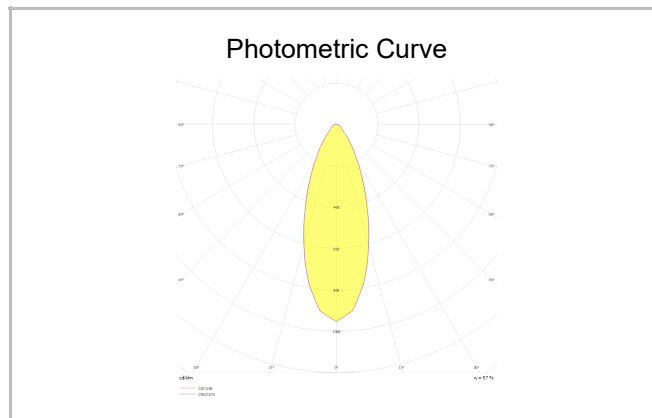

Sturdy M

STR 016 011 018A 8040 10 30 SD 65 00

Recessed Downlight & Spot Luminary

Luminaire Group	Downlight & Spot
Mounting Type	Recessed
Luminaire Color	RAL 9010 - RAL 9005
Housing	Aluminum Injection
Optics	30° Reflector
Light Source	LED
Electrical Protection Class	CLASS II
IP	65
IK	02
Operating Temperature	-20°C / +40°C
Luminous Flux	1440
Consumption Power	18
Luminaire Efficiency	80 lm/W
Color Rendering (CRI)	>80
Light Color Temperature (CCT)	2700K/3000K/4000K/6500K
Color Tolerance	< 3 SDCM
Driver Type	On/Off
Driver Brand	Tridonic
LED Brand	Samsung
Input Voltage / Frequency	220-240 V AC 50/60 Hz
Power Factor	>0.9
Surge	1kV
THD (AKIM)	>%20
LED life	>100.000 hours
Option	On-Off / Dali / 1-10V / With Emergency Kit

SKU	Product Code	Power (W)	Luminous Flux (LM)	CRI	CCT (K)	Optics	Dimensions (mm)
13002437□	STR 016 011 018A 8040 10 30 SD 65 00	18	1440	>80	4000	30° Reflector	Ø160x120

www.atellighting.com