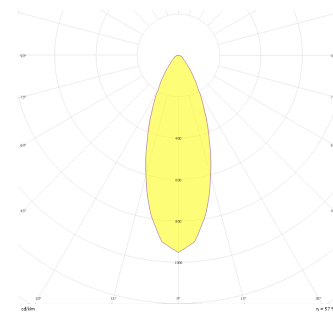

Sturdy M

STR 016 011 018A 8040 10 30 SD 65 00

Recessed Downlight & Spot Luminary

Luminaire Group	Downlight & Spot
Mounting Type	Recessed
Luminaire Color	RAL 9010 - RAL 9005
Housing	Aluminum Injection
Optics	30° Reflector
Light Source	LED
Electrical Protection Class	CLASS II
IP	65
IK	02
Operating Temperature	-20°C / +40°C
Luminous Flux	1440
Consumption Power	18
Luminaire Efficiency	80 lm/W
Color Rendering (CRI)	>80
Light Color Temperature (CCT)	2700K/3000K/4000K/6500K
Color Tolerance	< 3 SDCM
Driver Type	On/Off
Driver Brand	Tridonic
LED Brand	Samsung
Input Voltage / Frequency	220-240 V AC 50/60 Hz
Power Factor	>0.9
Surge	1kV
THD (AKIM)	>%20
LED life	>100.000 hours
Option	On-Off / Dali / 1-10V / With Emergency Kit

Technical Drawing

Photometric Curve

SKU	Product Code	Power (W)	Luminous Flux (LM)	CRI	CCT (K)	Optics	Dimensions (mm)
13002437□	STR 016 011 018A 8040 10 30 SD 65 00	18	1440	>80	4000	30° Reflector	Ø160x120