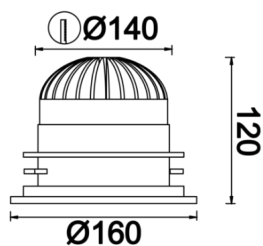

Sturdy M

STR 016 011 026A 8040 10 30 SD 65 00

Recessed Downlight & Spot Luminary

Luminaire Group	Downlight & Spot
Mounting Type	Recessed
Luminary Color	RAL 9010 - RAL 9005
Housing	Aluminum Injection
Optics	30° Reflector
Light Source	LED
Electrical Protection Class	CLASS II
IP	65
IK	02
Operating Temperature	-20°C / +40°C
Luminous Flux	2080
Consumption Power	26
Luminaire Efficiency	80 lm/W
Color Rendering (CRI)	>80
Light Color Temperature (CCT)	2700K/3000K/4000K/6500K
Color Tolerance	< 3 SDCM
Driver Type	On/Off
Driver Brand	Tridonic
LED Brand	Samsung
Input Voltage / Frequency	220-240 V AC 50/60 Hz
Power Factor	>0.9
Surge	1kV
THD (AKIM)	>%20
LED life	>100.000 hours
Option	On-Off / Dali / 1-10V / With Emergency Kit

Technical Drawing

Photometric Curve

SKU	Product Code	Power (W)	Luminous Flux (LM)	CRI	CCT (K)	Optics	Dimensions (mm)
13002455	STR 016 011 026A 8040 10 30 SD 65 00	26	2080	>80	4000	30° Reflector	Ø160x120