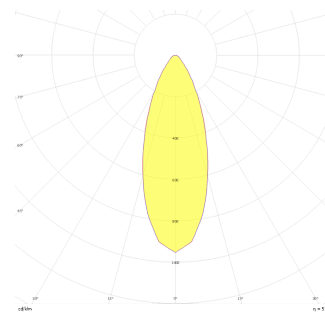

Sturdy M

STR 016 011 026A 8040 10 30 SD 65 00

Recessed Downlight & Spot Luminary

Luminaire Group	Downlight & Spot
Mounting Type	Recessed
Luminary Color	RAL 9010 - RAL 9005
Housing	Aluminum Injection
Optics	30° Reflector
Light Source	LED
Electrical Protection Class	CLASS II
IP	65
IK	02
Operating Temperature	-20°C / +40°C
Luminous Flux	2080
Consumption Power	26
Luminaire Efficiency	80 lm/W
Color Rendering (CRI)	>80
Light Color Temperature (CCT)	2700K/3000K/4000K/6500K
Color Tolerance	< 3 SDCM
Driver Type	On/Off
Driver Brand	Tridonic
LED Brand	Samsung
Input Voltage / Frequency	220-240 V AC 50/60 Hz
Power Factor	>0.9
Surge	1kV
THD (AKIM)	>%20
LED life	>100.000 hours
Option	On-Off / Dali / 1-10V / With Emergency Kit

Technical Drawing

Photometric Curve

SKU	Product Code	Power (W)	Luminous Flux (LM)	CRI	CCT (K)	Optics	Dimensions (mm)
13002455	STR 016 011 026A 8040 10 30 SD 65 00	26	2080	>80	4000	30° Reflector	Ø160x120