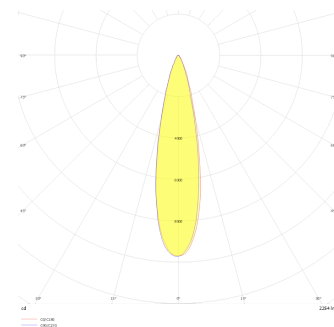

Wina M

WIN 008 006 008A 8040 10 24 LN 44 00 (1)

Recessed Downlight & Spot Luminary

Luminaire Group	Downlight & Spot
Mounting Type	Recessed
Luminary Color	RAL 9005 - RAL 9016
Housing	Aluminum Extrusion
Optics	15° 24° 36° Reflector and Transparent Diffuser
Light Source	LED
Electrical Protection Class	CLASS II
IP	44
IK	02
Operating Temperature	-20°C / +40°C
Luminous Flux	800
Consumption Power	8
Luminaire Efficiency	80 lm/W
Color Rendering (CRI)	>80
Light Color Temperature (CCT)	2700K/3000K/4000K/6500K
Color Tolerance	< 3 SDCM
Driver Type	On/Off
Driver Brand	Tridonic
LED Brand	Samsung
Input Voltage / Frequency	220-240 V AC 50/60 Hz
Power Factor	>0.9
Surge	1kV
THD (AKIM)	>%20
LED life	>100.000 hours
Option	On-Off / Dali / 1-10V / With Emergency Kit

Technical Drawing

Photometric Curve

SKU	Product Code	Power (W)	Luminous Flux (LM)	CRI	CCT (K)	Optics	Dimensions (mm)
	WIN 008 006 008A 8040 10 24 LN 44 00 (1)	8	800	>80	4000	24° Reflector	Ø82