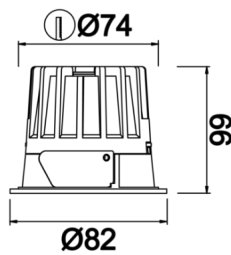

Wina M

WIN 008 006 008A 8040 10 24 LN 44 00 (1)

Recessed Downlight & Spot Luminary

Luminaire Group	Downlight & Spot
Mounting Type	Recessed
Luminary Color	RAL 9005 - RAL 9016
Housing	Aluminum Extrusion
Optics	15° 24° 36° Reflector and Transparent Diffuser
Light Source	LED
Electrical Protection Class	CLASS II
IP	44
IK	02
Operating Temperature	-20°C / +40°C
Luminous Flux	800
Consumption Power	8
Luminaire Efficiency	80 lm/W
Color Rendering (CRI)	>80
Light Color Temperature (CCT)	2700K/3000K/4000K/6500K
Color Tolerance	< 3 SDCM
Driver Type	On/Off
Driver Brand	Tridonic
LED Brand	Samsung
Input Voltage / Frequency	220-240 V AC 50/60 Hz
Power Factor	>0.9
Surge	1kV
THD (AKIM)	>%20
LED life	>100.000 hours
Option	On-Off / Dali / 1-10V / With Emergency Kit

Technical Drawing

Photometric Curve

SKU	Product Code	Power (W)	Luminous Flux (LM)	CRI	CCT (K)	Optics	Dimensions (mm)
	WIN 008 006 008A 8040 10 24 LN 44 00 (1)	8	800	>80	4000	24° Reflector	Ø82