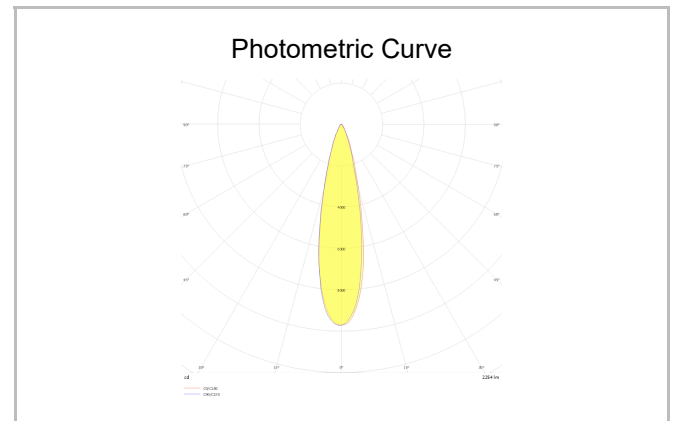

Wina S TH

WIN 005 005 008T 8040 10 24 LN 44 TH

Recessed Downlight & Spot Luminary

Luminaire Group	Downlight & Spot
Mounting Type	Recessed
Luminary Color	RAL 9005 - RAL 9016
Housing	Aluminum Extrusion
Optics	15° 24° 36° Reflector and Transparent Diffuser
Light Source	LED
Electrical Protection Class	CLASS II
IP	44
IK	02
Operating Temperature	-20°C / +40°C
Luminous Flux	800
Consumption Power	8
Luminaire Efficiency	100 lm/W
Color Rendering (CRI)	>80
Light Color Temperature (CCT)	2700K/3000K/4000K/6500K
Color Tolerance	< 3 SDCM
Driver Type	On/Off
Driver Brand	Tridonic
LED Brand	Samsung
Input Voltage / Frequency	220-240 V AC 50/60 Hz
Power Factor	>0.9
Surge	1kV
THD (AKIM)	>%20
LED life	>100.000 hours
Option	On-Off / Dali / 1-10V / With Emergency Kit

SKU	Product Code	Power (W)	Luminous Flux (LM)	CRI	CCT (K)	Optics	Dimensions (mm)
	WIN 005 005 008T 8040 10 24 LN 44 TH	8	800	>80	4000	24° Reflector	Ø83

www.atellighting.com