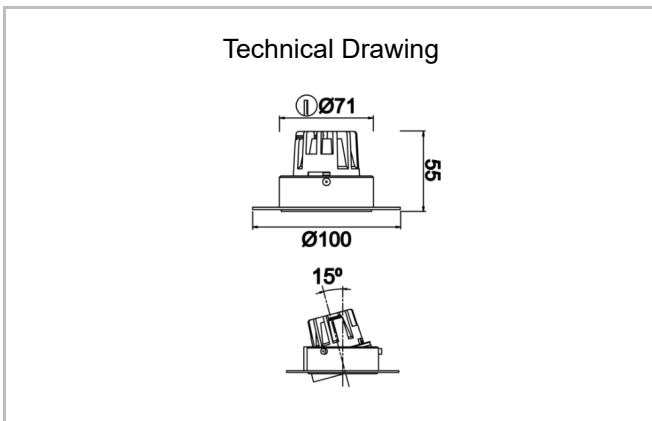

Wina S TH

WIN 005 005 008T 8040 10 24 LN 44 TH

Recessed Downlight & Spot Luminary

Luminaire Group	Downlight & Spot
Mounting Type	Recessed
Luminary Color	RAL 9005 - RAL 9016
Housing	Aluminum Extrusion
Optics	15° 24° 36° Reflector and Transparent Diffuser
Light Source	LED
Electrical Protection Class	CLASS II
IP	44
IK	02
Operating Temperature	-20°C / +40°C
Luminous Flux	800
Consumption Power	8
Luminaire Efficiency	100 lm/W
Color Rendering (CRI)	>80
Light Color Temperature (CCT)	2700K/3000K/4000K/6500K
Color Tolerance	< 3 SDCM
Driver Type	On/Off
Driver Brand	Tridonic
LED Brand	Samsung
Input Voltage / Frequency	220-240 V AC 50/60 Hz
Power Factor	>0.9
Surge	1kV
THD (AKIM)	>%20
LED life	>100.000 hours
Option	On-Off / Dali / 1-10V / With Emergency Kit

SKU	Product Code	Power (W)	Luminous Flux (LM)	CRI	CCT (K)	Optics	Dimensions (mm)
	WIN 005 005 008T 8040 10 24 LN 44 TH	8	800	>80	4000	24° Reflector	Ø83

www.atellighting.com