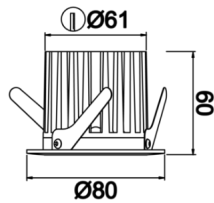

Sturdy S

STR 008 006 009A 9040 10 30 SD 65 00

Recessed Downlight & Spot Luminary

Luminaire Group	Downlight & Spot
Mounting Type	Recessed
Luminary Color	RAL 9010 - RAL 9005
Housing	Aluminum Injection
Optics	30° Reflector
Light Source	LED
Electrical Protection Class	CLASS II
IP	65
IK	02
Operating Temperature	-20°C / +40°C
Luminous Flux	720
Consumption Power	9
Luminaire Efficiency	80 lm/W
Color Rendering (CRI)	>80
Light Color Temperature (CCT)	2700K/3000K/4000K/6500K
Color Tolerance	< 3 SDCM
Driver Type	On/Off
Driver Brand	Tridonic
LED Brand	Samsung
Input Voltage / Frequency	220-240 V AC 50/60 Hz
Power Factor	>0.9
Surge	1kV
THD (AKIM)	>%20
LED life	>100.000 hours
Option	On-Off / Dali / 1-10V / With Emergency Kit

Technical Drawing

Photometric Curve

SKU	Product Code	Power (W)	Luminous Flux (LM)	CRI	CCT (K)	Optics	Dimensions (mm)
13003920	STR 008 006 009A 9040 10 30 SD 65 00	9	720	>80	4000	30° Reflector	Ø80x60

www.atellighting.com