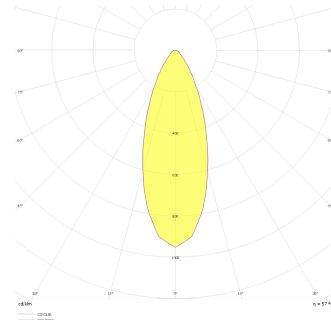

Sturdy S

STR 008 006 009A 9040 10 30 SD 65 00

Recessed Downlight & Spot Luminary

Luminaire Group	Downlight & Spot
Mounting Type	Recessed
Luminary Color	RAL 9010 - RAL 9005
Housing	Aluminum Injection
Optics	30° Reflector
Light Source	LED
Electrical Protection Class	CLASS II
IP	65
IK	02
Operating Temperature	-20°C / +40°C
Luminous Flux	720
Consumption Power	9
Luminaire Efficiency	80 lm/W
Color Rendering (CRI)	>80
Light Color Temperature (CCT)	2700K/3000K/4000K/6500K
Color Tolerance	< 3 SDCM
Driver Type	On/Off
Driver Brand	Tridonic
LED Brand	Samsung
Input Voltage / Frequency	220-240 V AC 50/60 Hz
Power Factor	>0.9
Surge	1kV
THD (AKIM)	>%20
LED life	>100.000 hours
Option	On-Off / Dali / 1-10V / With Emergency Kit

Technical Drawing

Photometric Curve

SKU	Product Code	Power (W)	Luminous Flux (LM)	CRI	CCT (K)	Optics	Dimensions (mm)
13003920	STR 008 006 009A 9040 10 30 SD 65 00	9	720	>80	4000	30° Reflector	Ø80x60

www.atellighting.com