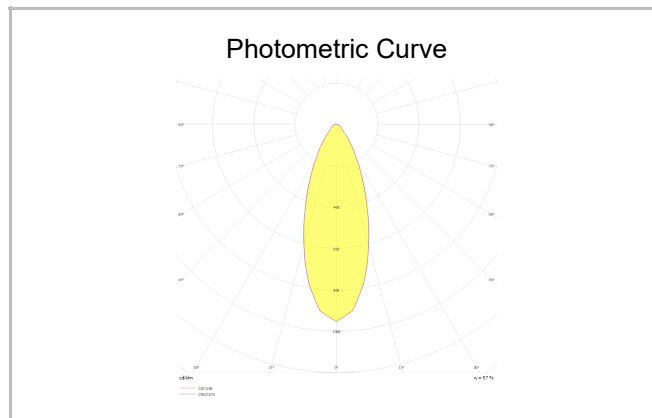

# Sturdy S

STR 008 006 013A 9040 10 30 SD 65 00

Recessed Downlight & Spot Luminary

<b>Luminaire Group</b>	Downlight & Spot
<b>Mounting Type</b>	Recessed
<b>Luminary Color</b>	RAL 9010 - RAL 9005
<b>Housing</b>	Aluminum Injection
<b>Optics</b>	30° Reflector
<b>Light Source</b>	LED
<b>Electrical Protection Class</b>	CLASS II
<b>IP</b>	65
<b>IK</b>	02
<b>Operating Temperature</b>	-20°C / +40°C
<b>Luminous Flux</b>	1040
<b>Consumption Power</b>	13
<b>Luminaire Efficiency</b>	80 lm/W
<b>Color Rendering (CRI)</b>	>80
<b>Light Color Temperature (CCT)</b>	2700K/3000K/4000K/6500K
<b>Color Tolerance</b>	< 3 SDCM
<b>Driver Type</b>	On/Off
<b>Driver Brand</b>	Tridonic
<b>LED Brand</b>	Samsung
<b>Input Voltage / Frequency</b>	220-240 V AC 50/60 Hz
<b>Power Factor</b>	>0.9
<b>Surge</b>	1kV
<b>THD (AKIM)</b>	>%20
<b>LED life</b>	>100.000 hours
<b>Option</b>	On-Off / Dali / 1-10V / With Emergency Kit

SKU	Product Code	Power (W)	Luminous Flux (LM)	CRI	CCT (K)	Optics	Dimensions (mm)
13004150	STR 008 006 013A 9040 10 30 SD 65 00	13	1040	>80	4000	30° Reflector	Ø80x60

[www.atellighting.com](http://www.atellighting.com)