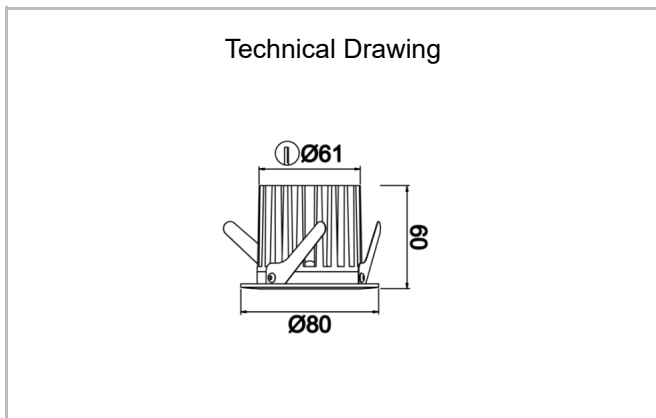

# Sturdy S

STR 008 006 013A 9040 10 30 SD 65 00

Recessed Downlight & Spot Luminary

<b>Luminaire Group</b>	Downlight & Spot
<b>Mounting Type</b>	Recessed
<b>Luminary Color</b>	RAL 9010 - RAL 9005
<b>Housing</b>	Aluminum Injection
<b>Optics</b>	30° Reflector
<b>Light Source</b>	LED
<b>Electrical Protection Class</b>	CLASS II
<b>IP</b>	65
<b>IK</b>	02
<b>Operating Temperature</b>	-20°C / +40°C
<b>Luminous Flux</b>	1040
<b>Consumption Power</b>	13
<b>Luminaire Efficiency</b>	80 lm/W
<b>Color Rendering (CRI)</b>	>80
<b>Light Color Temperature (CCT)</b>	2700K/3000K/4000K/6500K
<b>Color Tolerance</b>	< 3 SDCM
<b>Driver Type</b>	On/Off
<b>Driver Brand</b>	Tridonic
<b>LED Brand</b>	Samsung
<b>Input Voltage / Frequency</b>	220-240 V AC 50/60 Hz
<b>Power Factor</b>	>0.9
<b>Surge</b>	1kV
<b>THD (AKIM)</b>	>%20
<b>LED life</b>	>100.000 hours
<b>Option</b>	On-Off / Dali / 1-10V / With Emergency Kit

SKU	Product Code	Power (W)	Luminous Flux (LM)	CRI	CCT (K)	Optics	Dimensions (mm)
13004150	STR 008 006 013A 9040 10 30 SD 65 00	13	1040	>80	4000	30° Reflector	Ø80x60

[www.atellighting.com](http://www.atellighting.com)