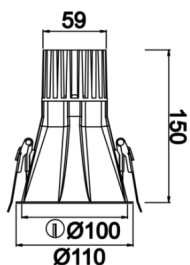

Rainbow Deep

RNB 010 015 007A 9040 10 15 SD 44 DP

Recessed Downlight & Spot Luminary

Luminaire Group	Downlight & Spot
Mounting Type	Recessed
Luminaire Color	RAL 9010 - RAL 9005 - RAL 9006 - RAL 9016
Housing	Aluminum Extrusion
Optics	15° 30° 40° Reflector & Transparent Diffuser
Light Source	LED
Electrical Protection Class	CLASS II
IP	44
IK	03
Operating Temperature	-20°C / +40°C
Luminous Flux	511
Consumption Power	7
Luminaire Efficiency	73 lm/W
Color Rendering (CRI)	>80
Light Color Temperature (CCT)	2700K/3000K/4000K/6500K
Color Tolerance	< 3 SDCM
Driver Type	On/Off
Driver Brand	Tridonic
LED Brand	Samsung
Input Voltage / Frequency	220-240 V AC 50/60 Hz
Power Factor	>0.9
Surge	1kV
THD (AKIM)	>%20
LED life	>102.000 hours
Option	On-Off / Dali / 1-10V / With Emergency Kit

Technical Drawing

Photometric Curve

SKU	Product Code	Power (W)	Luminous Flux (LM)	CRI	CCT (K)	Optics	Dimensions (mm)
	RNB 010 015 007A 9040 10 15 SD 44 DP	7	511	>80	4000	15° Reflector	Ø110

www.atellighting.com