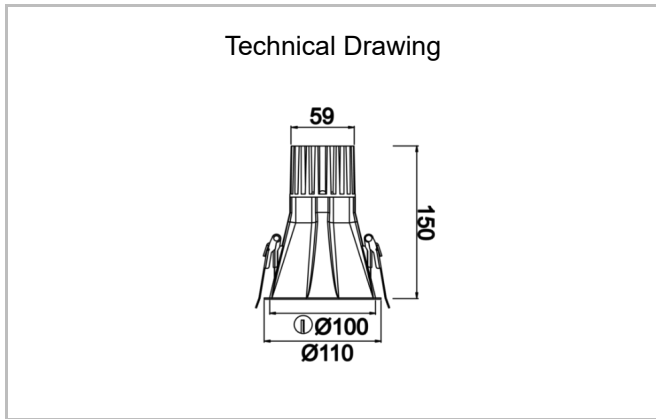

Rainbow Deep

RNB 010 015 007A 9040 10 15 SD 44 DP

Recessed Downlight & Spot Luminary

| | |
|--------------------------------------|--|
| Luminaire Group | Downlight & Spot |
| Mounting Type | Recessed |
| Luminaire Color | RAL 9010 - RAL 9005 - RAL 9006 - RAL 9016 |
| Housing | Aluminum Extrusion |
| Optics | 15° 30° 40° Reflector & Transparent Diffuser |
| Light Source | LED |
| Electrical Protection Class | CLASS II |
| IP | 44 |
| IK | 03 |
| Operating Temperature | -20°C / +40°C |
| Luminous Flux | 511 |
| Consumption Power | 7 |
| Luminaire Efficiency | 73 lm/W |
| Color Rendering (CRI) | >80 |
| Light Color Temperature (CCT) | 2700K/3000K/4000K/6500K |
| Color Tolerance | < 3 SDCM |
| Driver Type | On/Off |
| Driver Brand | Tridonic |
| LED Brand | Samsung |
| Input Voltage / Frequency | 220-240 V AC 50/60 Hz |
| Power Factor | >0.9 |
| Surge | 1kV |
| THD (AKIM) | >%20 |
| LED life | >102.000 hours |
| Option | On-Off / Dali / 1-10V / With Emergency Kit |

| SKU | Product Code | Power (W) | Luminous Flux (LM) | CRI | CCT (K) | Optics | Dimensions (mm) |
|-----|--------------------------------------|-----------|--------------------|-----|---------|---------------|-----------------|
| | RNB 010 015 007A 9040 10 15 SD 44 DP | 7 | 511 | >80 | 4000 | 15° Reflector | Ø110 |