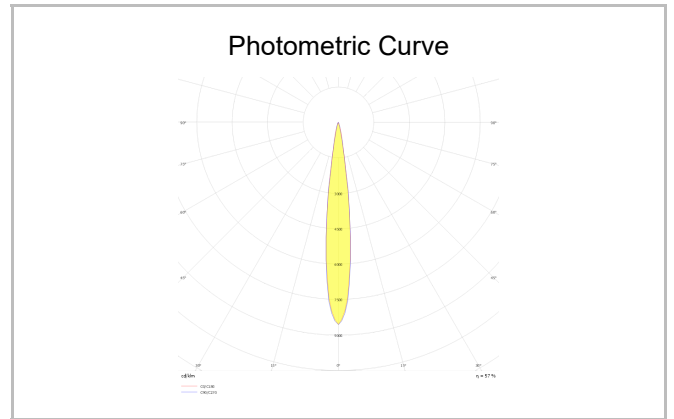

Rainbow Deep

RNB 010 015 007A 9040 10 15 SD 44 DP

Recessed Downlight & Spot Luminary

| | |
|--------------------------------------|--|
| Luminaire Group | Downlight & Spot |
| Mounting Type | Recessed |
| Luminaire Color | RAL 9010 - RAL 9005 - RAL 9006 - RAL 9016 |
| Housing | Aluminum Extrusion |
| Optics | 15° 30° 40° Reflector & Transparent Diffuser |
| Light Source | LED |
| Electrical Protection Class | CLASS II |
| IP | 44 |
| IK | 03 |
| Operating Temperature | -20°C / +40°C |
| Luminous Flux | 511 |
| Consumption Power | 7 |
| Luminaire Efficiency | 73 lm/W |
| Color Rendering (CRI) | >80 |
| Light Color Temperature (CCT) | 2700K/3000K/4000K/6500K |
| Color Tolerance | < 3 SDCM |
| Driver Type | On/Off |
| Driver Brand | Tridonic |
| LED Brand | Samsung |
| Input Voltage / Frequency | 220-240 V AC 50/60 Hz |
| Power Factor | >0.9 |
| Surge | 1kV |
| THD (AKIM) | >%20 |
| LED life | >102.000 hours |
| Option | On-Off / Dali / 1-10V / With Emergency Kit |

| SKU | Product Code | Power (W) | Luminous Flux (LM) | CRI | CCT (K) | Optics | Dimensions (mm) |
|-----|--------------------------------------|-----------|--------------------|-----|---------|---------------|-----------------|
| | RNB 010 015 007A 9040 10 15 SD 44 DP | 7 | 511 | >80 | 4000 | 15° Reflector | Ø110 |