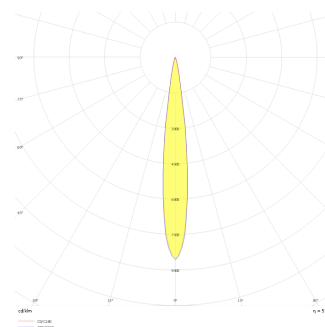

Rainbow Deep

RNB 010 015 007A 9040 10 15 SD 44 DP

Recessed Downlight & Spot Luminary

Luminaire Group	Downlight & Spot
Mounting Type	Recessed
Luminaire Color	RAL 9010 - RAL 9005 - RAL 9006 - RAL 9016
Housing	Aluminum Extrusion
Optics	15° 30° 40° Reflector & Transparent Diffuser
Light Source	LED
Electrical Protection Class	CLASS II
IP	44
IK	03
Operating Temperature	-20°C / +40°C
Luminous Flux	511
Consumption Power	7
Luminaire Efficiency	73 lm/W
Color Rendering (CRI)	>80
Light Color Temperature (CCT)	2700K/3000K/4000K/6500K
Color Tolerance	< 3 SDCM
Driver Type	On/Off
Driver Brand	Tridonic
LED Brand	Samsung
Input Voltage / Frequency	220-240 V AC 50/60 Hz
Power Factor	>0.9
Surge	1kV
THD (AKIM)	>%20
LED life	>102.000 hours
Option	On-Off / Dali / 1-10V / With Emergency Kit

Technical Drawing

Photometric Curve

SKU	Product Code	Power (W)	Luminous Flux (LM)	CRI	CCT (K)	Optics	Dimensions (mm)
	RNB 010 015 007A 9040 10 15 SD 44 DP	7	511	>80	4000	15° Reflector	Ø110

www.atellighting.com