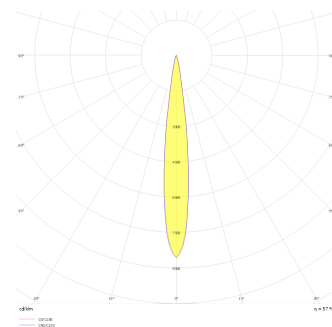

Rainbow Deep

RNB 010 015 007A 9040 10 15 SD 44 DP

Recessed Downlight & Spot Luminary

Luminaire Group	Downlight & Spot
Mounting Type	Recessed
Luminaire Color	RAL 9010 - RAL 9005 - RAL 9006 - RAL 9016
Housing	Aluminum Extrusion
Optics	15° 30° 40° Reflector & Transparent Diffuser
Light Source	LED
Electrical Protection Class	CLASS II
IP	44
IK	03
Operating Temperature	-20°C / +40°C
Luminous Flux	511
Consumption Power	7
Luminaire Efficiency	73 lm/W
Color Rendering (CRI)	>80
Light Color Temperature (CCT)	2700K/3000K/4000K/6500K
Color Tolerance	< 3 SDCM
Driver Type	On/Off
Driver Brand	Tridonic
LED Brand	Samsung
Input Voltage / Frequency	220-240 V AC 50/60 Hz
Power Factor	>0.9
Surge	1kV
THD (AKIM)	>%20
LED life	>102.000 hours
Option	On-Off / Dali / 1-10V / With Emergency Kit

Technical Drawing

Photometric Curve

SKU	Product Code	Power (W)	Luminous Flux (LM)	CRI	CCT (K)	Optics	Dimensions (mm)
	RNB 010 015 007A 9040 10 15 SD 44 DP	7	511	>80	4000	15° Reflector	Ø110

www.atellighting.com