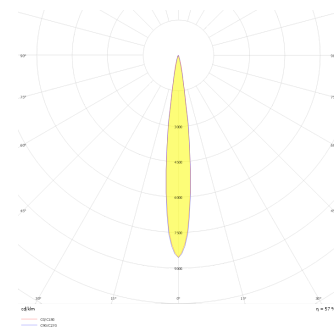

Rainbow Deep

RNB 010 015 009A 9040 10 15 SD 44 DP

Recessed Downlight & Spot Luminary

Luminaire Group	Downlight & Spot
Mounting Type	Recessed
Luminaire Color	RAL 9010 - RAL 9005 - RAL 9006 - RAL 9016
Housing	Aluminum Extrusion
Optics	15° 30° 40° Reflector & Transparent Diffuser
Light Source	LED
Electrical Protection Class	CLASS II
IP	44
IK	03
Operating Temperature	-20°C / +40°C
Luminous Flux	657
Consumption Power	9
Luminaire Efficiency	73 lm/W
Color Rendering (CRI)	>80
Light Color Temperature (CCT)	2700K/3000K/4000K/6500K
Color Tolerance	< 3 SDCM
Driver Type	On/Off
Driver Brand	Tridonic
LED Brand	Samsung
Input Voltage / Frequency	220-240 V AC 50/60 Hz
Power Factor	>0.9
Surge	1kV
THD (AKIM)	>%20
LED life	>102.000 hours
Option	On-Off / Dali / 1-10V / With Emergency Kit

Technical Drawing

Photometric Curve

SKU	Product Code	Power (W)	Luminous Flux (LM)	CRI	CCT (K)	Optics	Dimensions (mm)
	RNB 010 015 009A 9040 10 15 SD 44 DP	9	657	>80	4000	15° Reflector	Ø110

www.atellighting.com