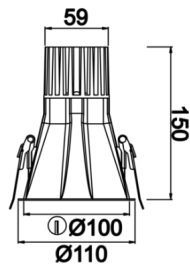

Rainbow Deep

RNB 010 015 009A 9040 10 15 SD 44 DP

Recessed Downlight & Spot Luminary

Luminaire Group	Downlight & Spot
Mounting Type	Recessed
Luminaire Color	RAL 9010 - RAL 9005 - RAL 9006 - RAL 9016
Housing	Aluminum Extrusion
Optics	15° 30° 40° Reflector & Transparent Diffuser
Light Source	LED
Electrical Protection Class	CLASS II
IP	44
IK	03
Operating Temperature	-20°C / +40°C
Luminous Flux	657
Consumption Power	9
Luminaire Efficiency	73 lm/W
Color Rendering (CRI)	>80
Light Color Temperature (CCT)	2700K/3000K/4000K/6500K
Color Tolerance	< 3 SDCM
Driver Type	On/Off
Driver Brand	Tridonic
LED Brand	Samsung
Input Voltage / Frequency	220-240 V AC 50/60 Hz
Power Factor	>0.9
Surge	1kV
THD (AKIM)	>%20
LED life	>102.000 hours
Option	On-Off / Dali / 1-10V / With Emergency Kit

Technical Drawing

Photometric Curve

SKU	Product Code	Power (W)	Luminous Flux (LM)	CRI	CCT (K)	Optics	Dimensions (mm)
	RNB 010 015 009A 9040 10 15 SD 44 DP	9	657	>80	4000	15° Reflector	Ø110

www.atellighting.com