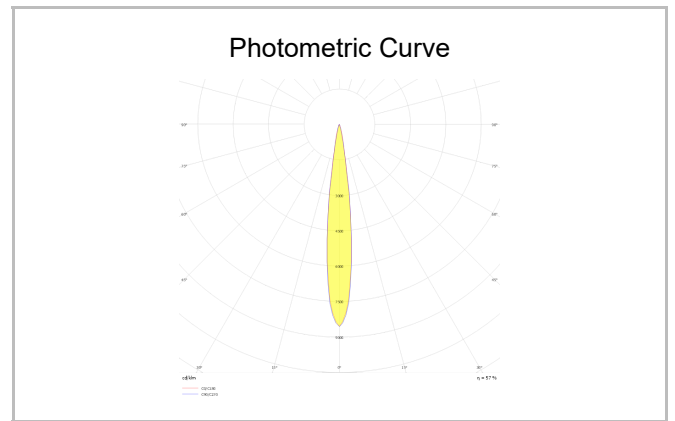

Rainbow Deep

RNB 010 015 013A 9040 10 15 SD 44 DP

Recessed Downlight & Spot Luminary

Luminaire Group	Downlight & Spot
Mounting Type	Recessed
Luminaire Color	RAL 9010 - RAL 9005 - RAL 9006 - RAL 9016
Housing	Aluminum Extrusion
Optics	15° 30° 40° Reflector & Transparent Diffuser
Light Source	LED
Electrical Protection Class	CLASS II
IP	44
IK	03
Operating Temperature	-20°C / +40°C
Luminous Flux	949
Consumption Power	13
Luminaire Efficiency	73 lm/W
Color Rendering (CRI)	>80
Light Color Temperature (CCT)	2700K/3000K/4000K/6500K
Color Tolerance	< 3 SDCM
Driver Type	On/Off
Driver Brand	Tridonic
LED Brand	Samsung
Input Voltage / Frequency	220-240 V AC 50/60 Hz
Power Factor	>0.9
Surge	1kV
THD (AKIM)	>%20
LED life	>102.000 hours
Option	On-Off / Dali / 1-10V / With Emergency Kit

SKU	Product Code	Power (W)	Luminous Flux (LM)	CRI	CCT (K)	Optics	Dimensions (mm)
	RNB 010 015 013A 9040 10 15 SD 44 DP	13	949	>80	4000	15° Reflector	Ø110