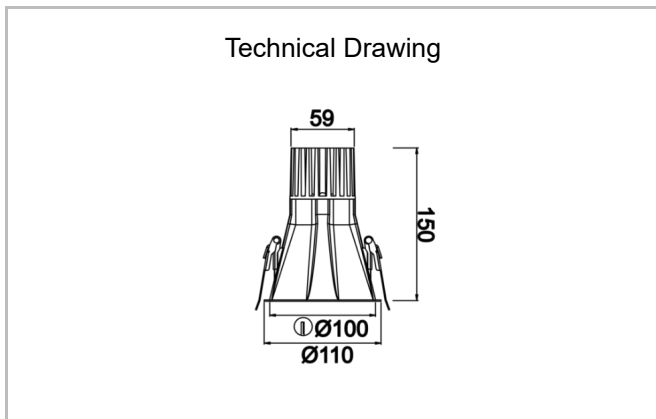

Rainbow Deep

RNB 010 015 013A 9040 10 15 SD 44 DP

Recessed Downlight & Spot Luminary

Luminaire Group	Downlight & Spot
Mounting Type	Recessed
Luminaire Color	RAL 9010 - RAL 9005 - RAL 9006 - RAL 9016
Housing	Aluminum Extrusion
Optics	15° 30° 40° Reflector & Transparent Diffuser
Light Source	LED
Electrical Protection Class	CLASS II
IP	44
IK	03
Operating Temperature	-20°C / +40°C
Luminous Flux	949
Consumption Power	13
Luminaire Efficiency	73 lm/W
Color Rendering (CRI)	>80
Light Color Temperature (CCT)	2700K/3000K/4000K/6500K
Color Tolerance	< 3 SDCM
Driver Type	On/Off
Driver Brand	Tridonic
LED Brand	Samsung
Input Voltage / Frequency	220-240 V AC 50/60 Hz
Power Factor	>0.9
Surge	1kV
THD (AKIM)	>%20
LED life	>102.000 hours
Option	On-Off / Dali / 1-10V / With Emergency Kit

SKU	Product Code	Power (W)	Luminous Flux (LM)	CRI	CCT (K)	Optics	Dimensions (mm)
	RNB 010 015 013A 9040 10 15 SD 44 DP	13	949	>80	4000	15° Reflector	Ø110