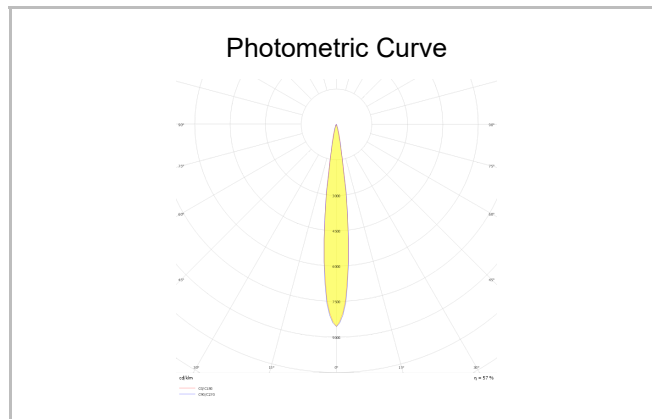

Rainbow Deep

RNB 010 015 013A 9040 10 15 SD 44 DP

Recessed Downlight & Spot Luminary

Luminaire Group	Downlight & Spot
Mounting Type	Recessed
Luminaire Color	RAL 9010 - RAL 9005 - RAL 9006 - RAL 9016
Housing	Aluminum Extrusion
Optics	15° 30° 40° Reflector & Transparent Diffuser
Light Source	LED
Electrical Protection Class	CLASS II
IP	44
IK	03
Operating Temperature	-20°C / +40°C
Luminous Flux	949
Consumption Power	13
Luminaire Efficiency	73 lm/W
Color Rendering (CRI)	>80
Light Color Temperature (CCT)	2700K/3000K/4000K/6500K
Color Tolerance	< 3 SDCM
Driver Type	On/Off
Driver Brand	Tridonic
LED Brand	Samsung
Input Voltage / Frequency	220-240 V AC 50/60 Hz
Power Factor	>0.9
Surge	1kV
THD (AKIM)	>%20
LED life	>102.000 hours
Option	On-Off / Dali / 1-10V / With Emergency Kit

SKU	Product Code	Power (W)	Luminous Flux (LM)	CRI	CCT (K)	Optics	Dimensions (mm)
	RNB 010 015 013A 9040 10 15 SD 44 DP	13	949	>80	4000	15° Reflector	Ø110