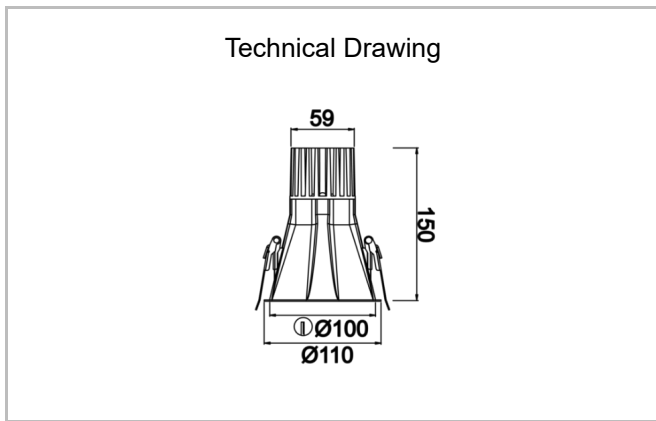

Rainbow Deep

RNB 010 015 013A 9040 10 15 SD 44 DP

Recessed Downlight & Spot Luminary

Luminaire Group	Downlight & Spot
Mounting Type	Recessed
Luminaire Color	RAL 9010 - RAL 9005 - RAL 9006 - RAL 9016
Housing	Aluminum Extrusion
Optics	15° 30° 40° Reflector & Transparent Diffuser
Light Source	LED
Electrical Protection Class	CLASS II
IP	44
IK	03
Operating Temperature	-20°C / +40°C
Luminous Flux	949
Consumption Power	13
Luminaire Efficiency	73 lm/W
Color Rendering (CRI)	>80
Light Color Temperature (CCT)	2700K/3000K/4000K/6500K
Color Tolerance	< 3 SDCM
Driver Type	On/Off
Driver Brand	Tridonic
LED Brand	Samsung
Input Voltage / Frequency	220-240 V AC 50/60 Hz
Power Factor	>0.9
Surge	1kV
THD (AKIM)	>%20
LED life	>102.000 hours
Option	On-Off / Dali / 1-10V / With Emergency Kit

SKU	Product Code	Power (W)	Luminous Flux (LM)	CRI	CCT (K)	Optics	Dimensions (mm)
	RNB 010 015 013A 9040 10 15 SD 44 DP	13	949	>80	4000	15° Reflector	Ø110