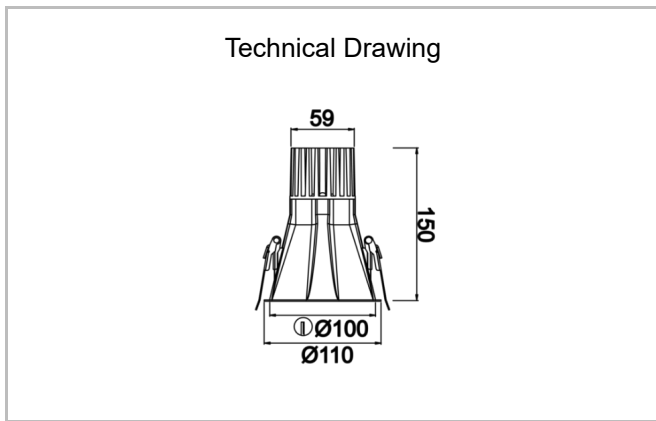

Rainbow Deep

RNB 010 015 007A 9040 10 30 SD 44 DP

Recessed Downlight & Spot Luminary

Luminaire Group	Downlight & Spot
Mounting Type	Recessed
Luminaire Color	RAL 9010 - RAL 9005 - RAL 9006 - RAL 9016
Housing	Aluminum Extrusion
Optics	15° 30° 40° Reflector & Transparent Diffuser
Light Source	LED
Electrical Protection Class	CLASS II
IP	44
IK	03
Operating Temperature	-20°C / +40°C
Luminous Flux	511
Consumption Power	7
Luminaire Efficiency	73 lm/W
Color Rendering (CRI)	>80
Light Color Temperature (CCT)	2700K/3000K/4000K/6500K
Color Tolerance	< 3 SDCM
Driver Type	On/Off
Driver Brand	Tridonic
LED Brand	Samsung
Input Voltage / Frequency	220-240 V AC 50/60 Hz
Power Factor	>0.9
Surge	1kV
THD (AKIM)	>%20
LED life	>102.000 hours
Option	On-Off / Dali / 1-10V / With Emergency Kit

SKU	Product Code	Power (W)	Luminous Flux (LM)	CRI	CCT (K)	Optics	Dimensions (mm)
	RNB 010 015 007A 9040 10 30 SD 44 DP	7	511	>80	4000	30° Reflector	Ø110