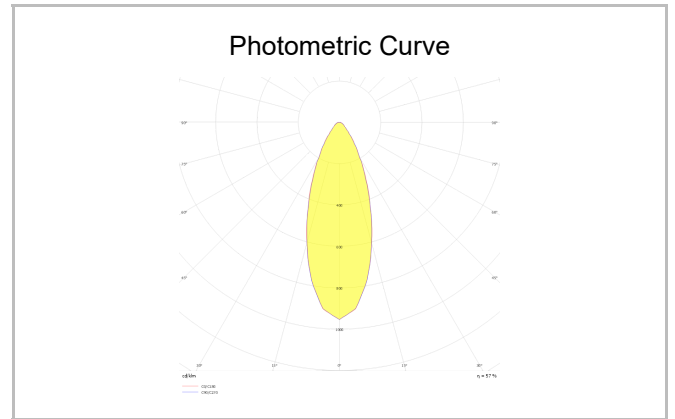

Rainbow Deep

RNB 010 015 007A 9040 10 30 SD 44 DP

Recessed Downlight & Spot Luminary

Luminaire Group	Downlight & Spot
Mounting Type	Recessed
Luminaire Color	RAL 9010 - RAL 9005 - RAL 9006 - RAL 9016
Housing	Aluminum Extrusion
Optics	15° 30° 40° Reflector & Transparent Diffuser
Light Source	LED
Electrical Protection Class	CLASS II
IP	44
IK	03
Operating Temperature	-20°C / +40°C
Luminous Flux	511
Consumption Power	7
Luminaire Efficiency	73 lm/W
Color Rendering (CRI)	>80
Light Color Temperature (CCT)	2700K/3000K/4000K/6500K
Color Tolerance	< 3 SDCM
Driver Type	On/Off
Driver Brand	Tridonic
LED Brand	Samsung
Input Voltage / Frequency	220-240 V AC 50/60 Hz
Power Factor	>0.9
Surge	1kV
THD (AKIM)	>%20
LED life	>102.000 hours
Option	On-Off / Dali / 1-10V / With Emergency Kit

SKU	Product Code	Power (W)	Luminous Flux (LM)	CRI	CCT (K)	Optics	Dimensions (mm)
	RNB 010 015 007A 9040 10 30 SD 44 DP	7	511	>80	4000	30° Reflector	Ø110