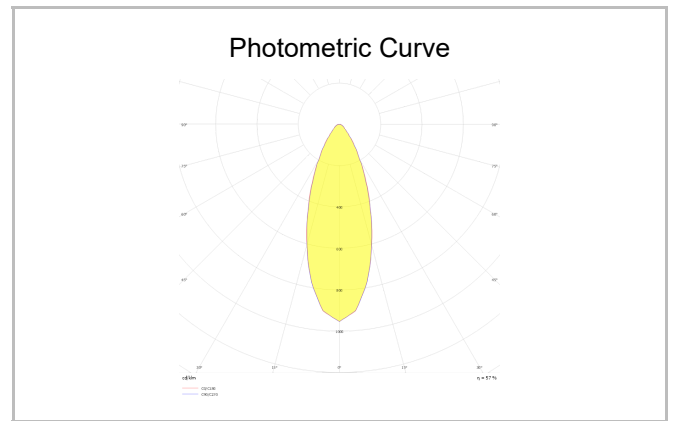

Rainbow Deep

RNB 010 015 007A 9040 10 30 SD 44 DP

Recessed Downlight & Spot Luminary

Luminaire Group	Downlight & Spot
Mounting Type	Recessed
Luminaire Color	RAL 9010 - RAL 9005 - RAL 9006 - RAL 9016
Housing	Aluminum Extrusion
Optics	15° 30° 40° Reflector & Transparent Diffuser
Light Source	LED
Electrical Protection Class	CLASS II
IP	44
IK	03
Operating Temperature	-20°C / +40°C
Luminous Flux	511
Consumption Power	7
Luminaire Efficiency	73 lm/W
Color Rendering (CRI)	>80
Light Color Temperature (CCT)	2700K/3000K/4000K/6500K
Color Tolerance	< 3 SDCM
Driver Type	On/Off
Driver Brand	Tridonic
LED Brand	Samsung
Input Voltage / Frequency	220-240 V AC 50/60 Hz
Power Factor	>0.9
Surge	1kV
THD (AKIM)	>%20
LED life	>102.000 hours
Option	On-Off / Dali / 1-10V / With Emergency Kit

SKU	Product Code	Power (W)	Luminous Flux (LM)	CRI	CCT (K)	Optics	Dimensions (mm)
	RNB 010 015 007A 9040 10 30 SD 44 DP	7	511	>80	4000	30° Reflector	Ø110