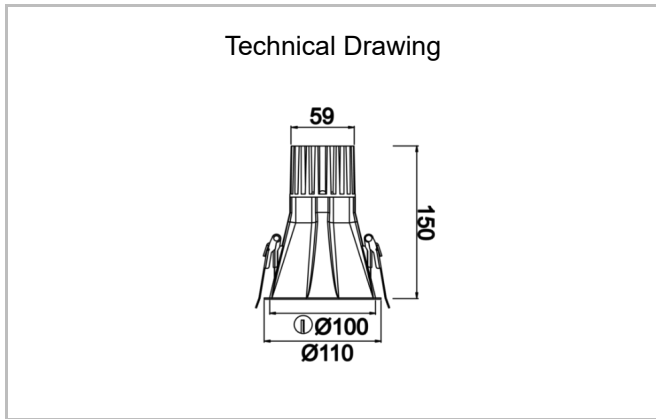

Rainbow Deep

RNB 010 015 007A 9040 10 30 SD 44 DP

Recessed Downlight & Spot Luminary

Luminaire Group	Downlight & Spot
Mounting Type	Recessed
Luminaire Color	RAL 9010 - RAL 9005 - RAL 9006 - RAL 9016
Housing	Aluminum Extrusion
Optics	15° 30° 40° Reflector & Transparent Diffuser
Light Source	LED
Electrical Protection Class	CLASS II
IP	44
IK	03
Operating Temperature	-20°C / +40°C
Luminous Flux	511
Consumption Power	7
Luminaire Efficiency	73 lm/W
Color Rendering (CRI)	>80
Light Color Temperature (CCT)	2700K/3000K/4000K/6500K
Color Tolerance	< 3 SDCM
Driver Type	On/Off
Driver Brand	Tridonic
LED Brand	Samsung
Input Voltage / Frequency	220-240 V AC 50/60 Hz
Power Factor	>0.9
Surge	1kV
THD (AKIM)	>%20
LED life	>102.000 hours
Option	On-Off / Dali / 1-10V / With Emergency Kit

SKU	Product Code	Power (W)	Luminous Flux (LM)	CRI	CCT (K)	Optics	Dimensions (mm)
	RNB 010 015 007A 9040 10 30 SD 44 DP	7	511	>80	4000	30° Reflector	Ø110