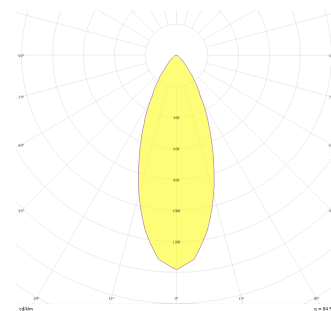

Rainbow Deep

RNB 010 015 007A 9040 10 40 SD 44 DP

Recessed Downlight & Spot Luminary

Luminaire Group	Downlight & Spot
Mounting Type	Recessed
Luminaire Color	RAL 9010 - RAL 9005 - RAL 9006 - RAL 9016
Housing	Aluminum Extrusion
Optics	15° 30° 40° Reflector & Transparent Diffuser
Light Source	LED
Electrical Protection Class	CLASS II
IP	44
IK	03
Operating Temperature	-20°C / +40°C
Luminous Flux	657
Consumption Power	7
Luminaire Efficiency	73 lm/W
Color Rendering (CRI)	>80
Light Color Temperature (CCT)	2700K/3000K/4000K/6500K
Color Tolerance	< 3 SDCM
Driver Type	On/Off
Driver Brand	Tridonic
LED Brand	Samsung
Input Voltage / Frequency	220-240 V AC 50/60 Hz
Power Factor	>0.9
Surge	1kV
THD (AKIM)	>%20
LED life	>102.000 hours
Option	On-Off / Dali / 1-10V / With Emergency Kit

Technical Drawing

Photometric Curve

SKU	Product Code	Power (W)	Luminous Flux (LM)	CRI	CCT (K)	Optics	Dimensions (mm)
	RNB 010 015 007A 9040 10 40 SD 44 DP	7	657	>80	4000	40° Reflector	Ø110

www.atellighting.com