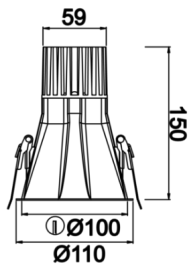

Rainbow Deep

RNB 010 015 007A 9040 10 40 SD 44 DP

Recessed Downlight & Spot Luminary

Luminaire Group	Downlight & Spot
Mounting Type	Recessed
Luminaire Color	RAL 9010 - RAL 9005 - RAL 9006 - RAL 9016
Housing	Aluminum Extrusion
Optics	15° 30° 40° Reflector & Transparent Diffuser
Light Source	LED
Electrical Protection Class	CLASS II
IP	44
IK	03
Operating Temperature	-20°C / +40°C
Luminous Flux	657
Consumption Power	7
Luminaire Efficiency	73 lm/W
Color Rendering (CRI)	>80
Light Color Temperature (CCT)	2700K/3000K/4000K/6500K
Color Tolerance	< 3 SDCM
Driver Type	On/Off
Driver Brand	Tridonic
LED Brand	Samsung
Input Voltage / Frequency	220-240 V AC 50/60 Hz
Power Factor	>0.9
Surge	1kV
THD (AKIM)	>%20
LED life	>102.000 hours
Option	On-Off / Dali / 1-10V / With Emergency Kit

Technical Drawing

Photometric Curve

SKU	Product Code	Power (W)	Luminous Flux (LM)	CRI	CCT (K)	Optics	Dimensions (mm)
	RNB 010 015 007A 9040 10 40 SD 44 DP	7	657	>80	4000	40° Reflector	Ø110

www.atellighting.com