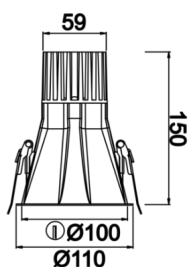

Rainbow Deep

RNB 010 015 009A 9040 10 40 SD 44 DP

Recessed Downlight & Spot Luminary

Luminaire Group	Downlight & Spot
Mounting Type	Recessed
Luminaire Color	RAL 9010 - RAL 9005 - RAL 9006 - RAL 9016
Housing	Aluminum Extrusion
Optics	15° 30° 40° Reflector & Transparent Diffuser
Light Source	LED
Electrical Protection Class	CLASS II
IP	44
IK	03
Operating Temperature	-20°C / +40°C
Luminous Flux	657
Consumption Power	9
Luminaire Efficiency	73 lm/W
Color Rendering (CRI)	>80
Light Color Temperature (CCT)	2700K/3000K/4000K/6500K
Color Tolerance	< 3 SDCM
Driver Type	On/Off
Driver Brand	Tridonic
LED Brand	Samsung
Input Voltage / Frequency	220-240 V AC 50/60 Hz
Power Factor	>0.9
Surge	1kV
THD (AKIM)	>%20
LED life	>102.000 hours
Option	On-Off / Dali / 1-10V / With Emergency Kit

Technical Drawing

Photometric Curve

SKU	Product Code	Power (W)	Luminous Flux (LM)	CRI	CCT (K)	Optics	Dimensions (mm)
	RNB 010 015 009A 9040 10 40 SD 44 DP	9	657	>80	4000	40° Reflector	Ø110

www.atellighting.com