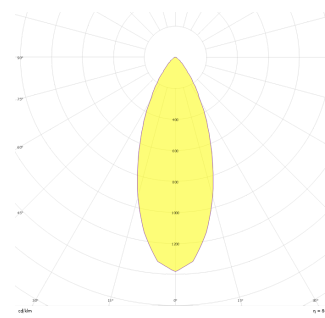

Rainbow Deep

RNB 010 015 009A 9040 10 40 SD 44 DP

Recessed Downlight & Spot Luminary

Luminaire Group	Downlight & Spot
Mounting Type	Recessed
Luminaire Color	RAL 9010 - RAL 9005 - RAL 9006 - RAL 9016
Housing	Aluminum Extrusion
Optics	15° 30° 40° Reflector & Transparent Diffuser
Light Source	LED
Electrical Protection Class	CLASS II
IP	44
IK	03
Operating Temperature	-20°C / +40°C
Luminous Flux	657
Consumption Power	9
Luminaire Efficiency	73 lm/W
Color Rendering (CRI)	>80
Light Color Temperature (CCT)	2700K/3000K/4000K/6500K
Color Tolerance	< 3 SDCM
Driver Type	On/Off
Driver Brand	Tridonic
LED Brand	Samsung
Input Voltage / Frequency	220-240 V AC 50/60 Hz
Power Factor	>0.9
Surge	1kV
THD (AKIM)	>%20
LED life	>102.000 hours
Option	On-Off / Dali / 1-10V / With Emergency Kit

Technical Drawing

Photometric Curve

SKU	Product Code	Power (W)	Luminous Flux (LM)	CRI	CCT (K)	Optics	Dimensions (mm)
	RNB 010 015 009A 9040 10 40 SD 44 DP	9	657	>80	4000	40° Reflector	Ø110

www.atellighting.com