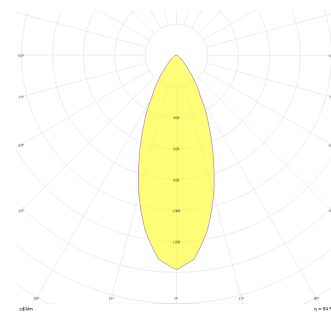

Rainbow Deep

RNB 010 015 009A 9040 10 40 SD 44 DP

Recessed Downlight & Spot Luminary

Luminaire Group	Downlight & Spot
Mounting Type	Recessed
Luminaire Color	RAL 9010 - RAL 9005 - RAL 9006 - RAL 9016
Housing	Aluminum Extrusion
Optics	15° 30° 40° Reflector & Transparent Diffuser
Light Source	LED
Electrical Protection Class	CLASS II
IP	44
IK	03
Operating Temperature	-20°C / +40°C
Luminous Flux	657
Consumption Power	9
Luminaire Efficiency	73 lm/W
Color Rendering (CRI)	>80
Light Color Temperature (CCT)	2700K/3000K/4000K/6500K
Color Tolerance	< 3 SDCM
Driver Type	On/Off
Driver Brand	Tridonic
LED Brand	Samsung
Input Voltage / Frequency	220-240 V AC 50/60 Hz
Power Factor	>0.9
Surge	1kV
THD (AKIM)	>%20
LED life	>102.000 hours
Option	On-Off / Dali / 1-10V / With Emergency Kit

Technical Drawing

Photometric Curve

SKU	Product Code	Power (W)	Luminous Flux (LM)	CRI	CCT (K)	Optics	Dimensions (mm)
	RNB 010 015 009A 9040 10 40 SD 44 DP	9	657	>80	4000	40° Reflector	Ø110

www.atellighting.com