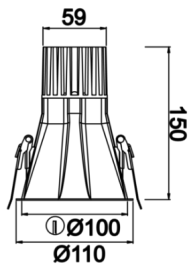

Rainbow Deep

RNB 010 015 009A 9040 10 40 SD 44 DP

Recessed Downlight & Spot Luminary

Luminaire Group	Downlight & Spot
Mounting Type	Recessed
Luminaire Color	RAL 9010 - RAL 9005 - RAL 9006 - RAL 9016
Housing	Aluminum Extrusion
Optics	15° 30° 40° Reflector & Transparent Diffuser
Light Source	LED
Electrical Protection Class	CLASS II
IP	44
IK	03
Operating Temperature	-20°C / +40°C
Luminous Flux	657
Consumption Power	9
Luminaire Efficiency	73 lm/W
Color Rendering (CRI)	>80
Light Color Temperature (CCT)	2700K/3000K/4000K/6500K
Color Tolerance	< 3 SDCM
Driver Type	On/Off
Driver Brand	Tridonic
LED Brand	Samsung
Input Voltage / Frequency	220-240 V AC 50/60 Hz
Power Factor	>0.9
Surge	1kV
THD (AKIM)	>%20
LED life	>102.000 hours
Option	On-Off / Dali / 1-10V / With Emergency Kit

Technical Drawing

Photometric Curve

SKU	Product Code	Power (W)	Luminous Flux (LM)	CRI	CCT (K)	Optics	Dimensions (mm)
	RNB 010 015 009A 9040 10 40 SD 44 DP	9	657	>80	4000	40° Reflector	Ø110

www.atellighting.com