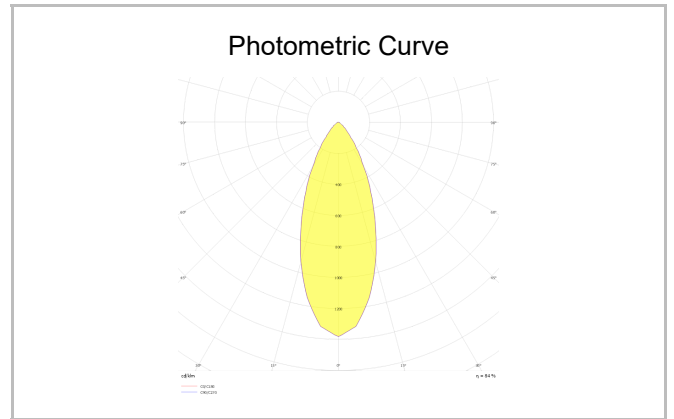

Rainbow Deep

RNB 010 015 013A 9040 10 40 SD 44 DP

Recessed Downlight & Spot Luminary

Luminaire Group	Downlight & Spot
Mounting Type	Recessed
Luminaire Color	RAL 9010 - RAL 9005 - RAL 9006 - RAL 9016
Housing	Aluminum Extrusion
Optics	15° 30° 40° Reflector & Transparent Diffuser
Light Source	LED
Electrical Protection Class	CLASS II
IP	44
IK	03
Operating Temperature	-20°C / +40°C
Luminous Flux	949
Consumption Power	13
Luminaire Efficiency	73 lm/W
Color Rendering (CRI)	>80
Light Color Temperature (CCT)	2700K/3000K/4000K/6500K
Color Tolerance	< 3 SDCM
Driver Type	On/Off
Driver Brand	Tridonic
LED Brand	Samsung
Input Voltage / Frequency	220-240 V AC 50/60 Hz
Power Factor	>0.9
Surge	1kV
THD (AKIM)	>%20
LED life	>102.000 hours
Option	On-Off / Dali / 1-10V / With Emergency Kit

SKU	Product Code	Power (W)	Luminous Flux (LM)	CRI	CCT (K)	Optics	Dimensions (mm)
	RNB 010 015 013A 9040 10 40 SD 44 DP	13	949	>80	4000	40° Reflector	Ø110