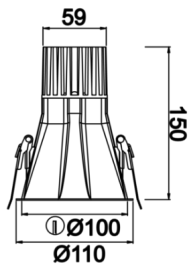

Rainbow Deep

RNB 010 015 013A 9040 10 30 SD 44 DP

Recessed Downlight & Spot Luminary

Luminaire Group	Downlight & Spot
Mounting Type	Recessed
Luminaire Color	RAL 9010 - RAL 9005 - RAL 9006 - RAL 9016
Housing	Aluminum Extrusion
Optics	15° 30° 40° Reflector & Transparent Diffuser
Light Source	LED
Electrical Protection Class	CLASS II
IP	44
IK	03
Operating Temperature	-20°C / +40°C
Luminous Flux	949
Consumption Power	13
Luminaire Efficiency	73 lm/W
Color Rendering (CRI)	>80
Light Color Temperature (CCT)	2700K/3000K/4000K/6500K
Color Tolerance	< 3 SDCM
Driver Type	On/Off
Driver Brand	Tridonic
LED Brand	Samsung
Input Voltage / Frequency	220-240 V AC 50/60 Hz
Power Factor	>0.9
Surge	1kV
THD (AKIM)	>%20
LED life	>102.000 hours
Option	On-Off / Dali / 1-10V / With Emergency Kit

Technical Drawing

Photometric Curve

SKU	Product Code	Power (W)	Luminous Flux (LM)	CRI	CCT (K)	Optics	Dimensions (mm)
	RNB 010 015 013A 9040 10 30 SD 44 DP	13	949	>80	4000	30° Reflector	Ø110

www.atellighting.com