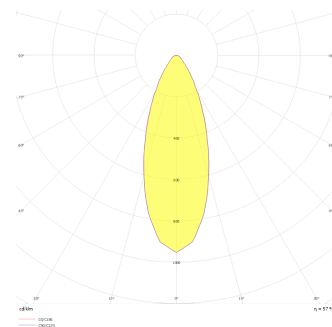

Rainbow Deep

RNB 010 015 009A 9040 10 30 SD 44 DP (1)

Recessed Downlight & Spot Luminary

Luminaire Group	Downlight & Spot
Mounting Type	Recessed
Luminaire Color	RAL 9010 - RAL 9005 - RAL 9006 - RAL 9016
Housing	Aluminum Extrusion
Optics	15° 30° 40° Reflector & Transparent Diffuser
Light Source	LED
Electrical Protection Class	CLASS II
IP	44
IK	03
Operating Temperature	-20°C / +40°C
Luminous Flux	657
Consumption Power	9
Luminaire Efficiency	73 lm/W
Color Rendering (CRI)	>80
Light Color Temperature (CCT)	2700K/3000K/4000K/6500K
Color Tolerance	< 3 SDCM
Driver Type	On/Off
Driver Brand	Tridonic
LED Brand	Samsung
Input Voltage / Frequency	220-240 V AC 50/60 Hz
Power Factor	>0.9
Surge	1kV
THD (AKIM)	>%20
LED life	>102.000 hours
Option	On-Off / Dali / 1-10V / With Emergency Kit

Technical Drawing

Photometric Curve

SKU	Product Code	Power (W)	Luminous Flux (LM)	CRI	CCT (K)	Optics	Dimensions (mm)
	RNB 010 015 009A 9040 10 30 SD 44 DP (1)	9	657	>80	4000	30° Reflector	Ø110

www.atellighting.com