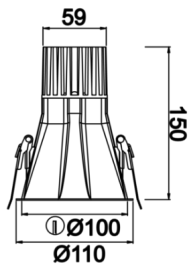

Rainbow Deep

RNB 010 015 009A 9040 10 30 SD 44 DP (1)

Recessed Downlight & Spot Luminary

Luminaire Group	Downlight & Spot
Mounting Type	Recessed
Luminaire Color	RAL 9010 - RAL 9005 - RAL 9006 - RAL 9016
Housing	Aluminum Extrusion
Optics	15° 30° 40° Reflector & Transparent Diffuser
Light Source	LED
Electrical Protection Class	CLASS II
IP	44
IK	03
Operating Temperature	-20°C / +40°C
Luminous Flux	657
Consumption Power	9
Luminaire Efficiency	73 lm/W
Color Rendering (CRI)	>80
Light Color Temperature (CCT)	2700K/3000K/4000K/6500K
Color Tolerance	< 3 SDCM
Driver Type	On/Off
Driver Brand	Tridonic
LED Brand	Samsung
Input Voltage / Frequency	220-240 V AC 50/60 Hz
Power Factor	>0.9
Surge	1kV
THD (AKIM)	>%20
LED life	>102.000 hours
Option	On-Off / Dali / 1-10V / With Emergency Kit

Technical Drawing

Photometric Curve

SKU	Product Code	Power (W)	Luminous Flux (LM)	CRI	CCT (K)	Optics	Dimensions (mm)
	RNB 010 015 009A 9040 10 30 SD 44 DP (1)	9	657	>80	4000	30° Reflector	Ø110

www.atellighting.com