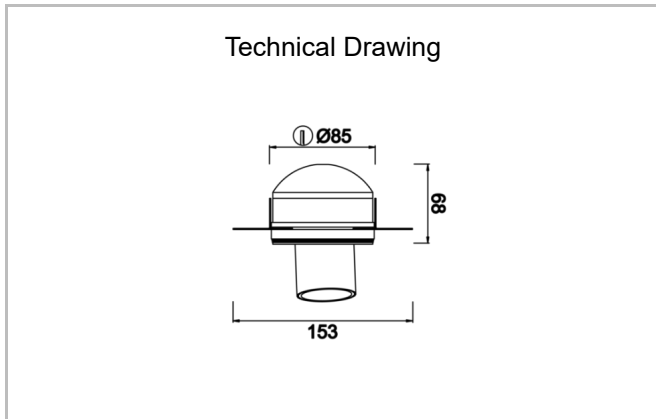

# Beetle

BTL 008 009 009T 8027 10 30 SD 40 00

Recessed Downlight & Spot Luminary

<b>Luminaire Group</b>	Downlight & Spot
<b>Mounting Type</b>	Recessed
<b>Luminaire Color</b>	RAL 9005 - RAL 9006 - RAL 9010
<b>Housing</b>	Aluminum
<b>Optics</b>	30° Reflector
<b>Light Source</b>	LED
<b>Electrical Protection Class</b>	CLASS II
<b>IP</b>	40
<b>IK</b>	02
<b>Operating Temperature</b>	-20°C / +40°C
<b>Luminous Flux</b>	810
<b>Consumption Power</b>	9
<b>Luminaire Efficiency</b>	810 lm / 1170 lm
<b>Color Rendering (CRI)</b>	>80
<b>Light Color Temperature (CCT)</b>	2700K/3000K/4000K/6500K
<b>Color Tolerance</b>	< 3 SDCM
<b>Driver Type</b>	On/Off
<b>Driver Brand</b>	Tridonic
<b>LED Brand</b>	Samsung
<b>Input Voltage / Frequency</b>	220-240 V AC 50/60 Hz
<b>Power Factor</b>	>0.9
<b>Surge</b>	1kV
<b>THD (AKIM)</b>	>%20
<b>LED life</b>	>50.000 hours
<b>Option</b>	On-Off / Dali / 1-10V / With Emergency Kit

SKU	Product Code	Power (W)	Luminous Flux (LM)	CRI	CCT (K)	Optics	Dimensions (mm)
	BTL 008 009 009T 8027 10 30 SD 40 00	9	810	>80	4000	25° Reflector	Ø85x68