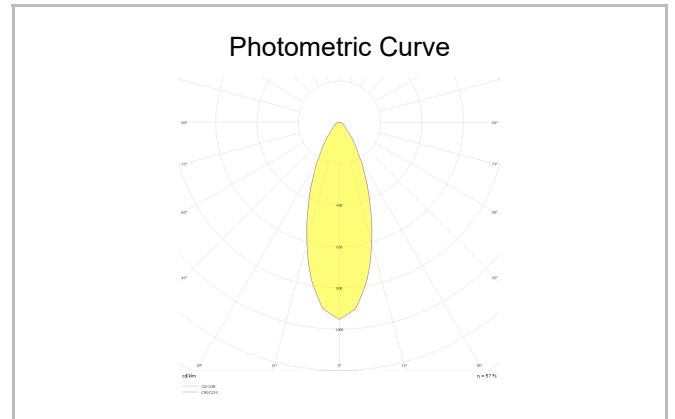

# Beetle

BTL 008 009 009T 8027 10 30 SD 40 00

Recessed Downlight & Spot Luminary

<b>Luminaire Group</b>	Downlight & Spot
<b>Mounting Type</b>	Recessed
<b>Luminaire Color</b>	RAL 9005 - RAL 9006 - RAL 9010
<b>Housing</b>	Aluminum
<b>Optics</b>	30° Reflector
<b>Light Source</b>	LED
<b>Electrical Protection Class</b>	CLASS II
<b>IP</b>	40
<b>IK</b>	02
<b>Operating Temperature</b>	-20°C / +40°C
<b>Luminous Flux</b>	810
<b>Consumption Power</b>	9
<b>Luminaire Efficiency</b>	810 lm / 1170 lm
<b>Color Rendering (CRI)</b>	>80
<b>Light Color Temperature (CCT)</b>	2700K/3000K/4000K/6500K
<b>Color Tolerance</b>	< 3 SDCM
<b>Driver Type</b>	On/Off
<b>Driver Brand</b>	Tridonic
<b>LED Brand</b>	Samsung
<b>Input Voltage / Frequency</b>	220-240 V AC 50/60 Hz
<b>Power Factor</b>	>0.9
<b>Surge</b>	1kV
<b>THD (AKIM)</b>	>%20
<b>LED life</b>	>50.000 hours
<b>Option</b>	On-Off / Dali / 1-10V / With Emergency Kit

SKU	Product Code	Power (W)	Luminous Flux (LM)	CRI	CCT (K)	Optics	Dimensions (mm)
	BTL 008 009 009T 8027 10 30 SD 40 00	9	810	>80	4000	25° Reflector	Ø85x68