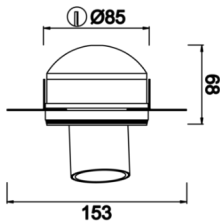

Beetle

BTL 008 009 013T 8027 10 30 SD 40 00

Recessed Downlight & Spot Luminary

Luminaire Group	Downlight & Spot
Mounting Type	Recessed
Luminaire Color	RAL 9005 - RAL 9006 - RAL 9010
Housing	Aluminum
Optics	30° Reflector
Light Source	LED
Electrical Protection Class	CLASS II
IP	40
IK	02
Operating Temperature	-20°C / +40°C
Luminous Flux	1170
Consumption Power	13
Luminaire Efficiency	810 lm / 1170 lm
Color Rendering (CRI)	>80
Light Color Temperature (CCT)	2700K/3000K/4000K/6500K
Color Tolerance	< 3 SDCM
Driver Type	On/Off
Driver Brand	Tridonic
LED Brand	Samsung
Input Voltage / Frequency	220-240 V AC 50/60 Hz
Power Factor	>0.9
Surge	1kV
THD (AKIM)	>%20
LED life	>50.000 hours
Option	On-Off / Dali / 1-10V / With Emergency Kit

Technical Drawing

Photometric Curve

SKU	Product Code	Power (W)	Luminous Flux (LM)	CRI	CCT (K)	Optics	Dimensions (mm)
	BTL 008 009 013T 8027 10 30 SD 40 00	13	1170	>80	4000	25° Reflector	Ø85x68