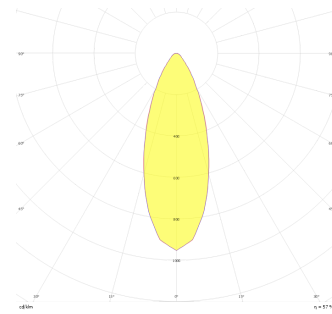

Beetle

BTL 008 009 013T 8027 10 30 SD 40 00

Recessed Downlight & Spot Luminary

Luminaire Group	Downlight & Spot
Mounting Type	Recessed
Luminaire Color	RAL 9005 - RAL 9006 - RAL 9010
Housing	Aluminum
Optics	30° Reflector
Light Source	LED
Electrical Protection Class	CLASS II
IP	40
IK	02
Operating Temperature	-20°C / +40°C
Luminous Flux	1170
Consumption Power	13
Luminaire Efficiency	810 lm / 1170 lm
Color Rendering (CRI)	>80
Light Color Temperature (CCT)	2700K/3000K/4000K/6500K
Color Tolerance	< 3 SDCM
Driver Type	On/Off
Driver Brand	Tridonic
LED Brand	Samsung
Input Voltage / Frequency	220-240 V AC 50/60 Hz
Power Factor	>0.9
Surge	1kV
THD (AKIM)	>%20
LED life	>50.000 hours
Option	On-Off / Dali / 1-10V / With Emergency Kit

Technical Drawing

Photometric Curve

SKU	Product Code	Power (W)	Luminous Flux (LM)	CRI	CCT (K)	Optics	Dimensions (mm)
	BTL 008 009 013T 8027 10 30 SD 40 00	13	1170	>80	4000	25° Reflector	Ø85x68