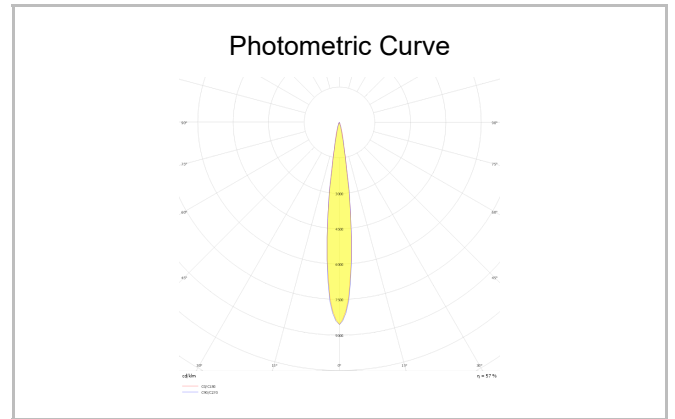

Motus S

MTS 008 008 007A 8040 10 15 SD 20 00

Recessed Downlight & Spot Luminary

Luminaire Group	Downlight & Spot
Mounting Type	Recessed
Luminaire Color	RAL 9005 - RAL 9016 - RAL 9006
Housing	Aluminum Injection
Optics	15° 30° 40° Reflector & Opal Diffuser
Light Source	LED
Electrical Protection Class	CLASS II
IP	20
IK	02
Operating Temperature	-20°C / +40°C
Luminous Flux	630
Consumption Power	7
Luminaire Efficiency	90 lm/W
Color Rendering (CRI)	>80
Light Color Temperature (CCT)	2700K/3000K/4000K/6500K
Color Tolerance	< 3 SDCM
Driver Type	On/Off
Driver Brand	Tridonic
LED Brand	Samsung
Input Voltage / Frequency	220-240 V AC 50/60 Hz
Power Factor	>0.9
Surge	1kV
THD (AKIM)	>%20
LED life	>70.000 hours
Option	On-Off / Dali / 1-10V / With Emergency Kit

SKU	Product Code	Power (W)	Luminous Flux (LM)	CRI	CCT (K)	Optics	Dimensions (mm)
13502457	MTS 008 008 007A 8040 10 15 SD 20 00	7	630	>80	4000	15° Reflector	83x83xx85