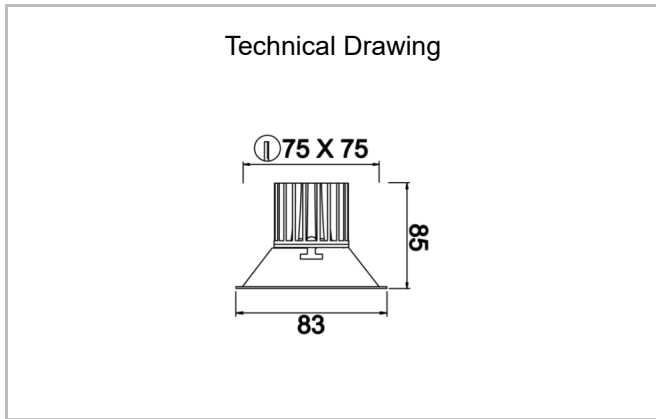

Motus S

MTS 008 008 007A 8040 10 15 SD 20 00

Recessed Downlight & Spot Luminary

Luminaire Group	Downlight & Spot
Mounting Type	Recessed
Luminaire Color	RAL 9005 - RAL 9016 - RAL 9006
Housing	Aluminum Injection
Optics	15° 30° 40° Reflector & Opal Diffuser
Light Source	LED
Electrical Protection Class	CLASS II
IP	20
IK	02
Operating Temperature	-20°C / +40°C
Luminous Flux	630
Consumption Power	7
Luminaire Efficiency	90 lm/W
Color Rendering (CRI)	>80
Light Color Temperature (CCT)	2700K/3000K/4000K/6500K
Color Tolerance	< 3 SDCM
Driver Type	On/Off
Driver Brand	Tridonic
LED Brand	Samsung
Input Voltage / Frequency	220-240 V AC 50/60 Hz
Power Factor	>0.9
Surge	1kV
THD (AKIM)	>%20
LED life	>70.000 hours
Option	On-Off / Dali / 1-10V / With Emergency Kit

SKU	Product Code	Power (W)	Luminous Flux (LM)	CRI	CCT (K)	Optics	Dimensions (mm)
13502457	MTS 008 008 007A 8040 10 15 SD 20 00	7	630	>80	4000	15° Reflector	83x83xx85