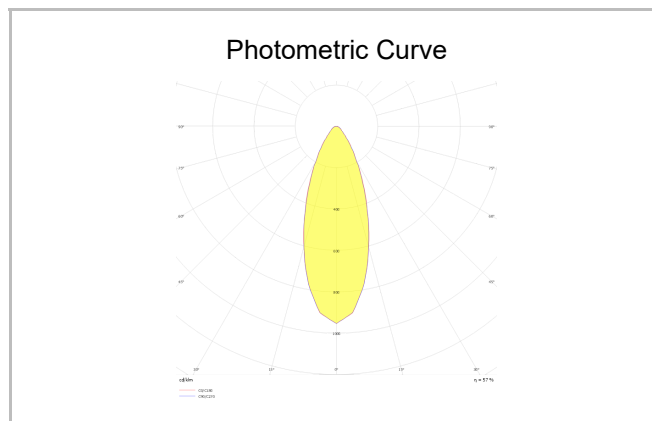

Motus S

MTS 008 008 009A 8040 10 30 SD 20 00

Recessed Downlight & Spot Luminary

Luminaire Group	Downlight & Spot
Mounting Type	Recessed
Luminaire Color	RAL 9005 - RAL 9016 - RAL 9006
Housing	Aluminum Injection
Optics	15° 30° 40° Reflector & Opal Diffuser
Light Source	LED
Electrical Protection Class	CLASS II
IP	20
IK	02
Operating Temperature	-20°C / +40°C
Luminous Flux	810
Consumption Power	9
Luminaire Efficiency	90 lm/W
Color Rendering (CRI)	>80
Light Color Temperature (CCT)	2700K/3000K/4000K/6500K
Color Tolerance	< 3 SDCM
Driver Type	On/Off
Driver Brand	Tridonic
LED Brand	Samsung
Input Voltage / Frequency	220-240 V AC 50/60 Hz
Power Factor	>0.9
Surge	1kV
THD (AKIM)	>%20
LED life	>70.000 hours
Option	On-Off / Dali / 1-10V / With Emergency Kit

SKU	Product Code	Power (W)	Luminous Flux (LM)	CRI	CCT (K)	Optics	Dimensions (mm)
13502529	MTS 008 008 009A 8040 10 30 SD 20 00	9	810	>80	4000	30° Reflector	83x83xx85