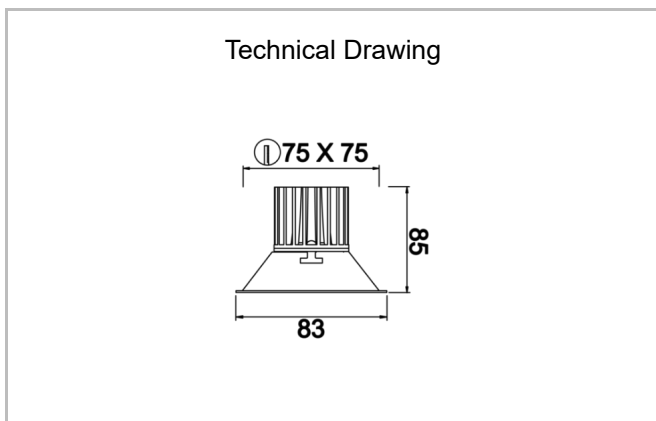

Motus S

MTS 008 008 009A 8040 10 30 SD 20 00

Recessed Downlight & Spot Luminary

Luminaire Group	Downlight & Spot
Mounting Type	Recessed
Luminaire Color	RAL 9005 - RAL 9016 - RAL 9006
Housing	Aluminum Injection
Optics	15° 30° 40° Reflector & Opal Diffuser
Light Source	LED
Electrical Protection Class	CLASS II
IP	20
IK	02
Operating Temperature	-20°C / +40°C
Luminous Flux	810
Consumption Power	9
Luminaire Efficiency	90 lm/W
Color Rendering (CRI)	>80
Light Color Temperature (CCT)	2700K/3000K/4000K/6500K
Color Tolerance	< 3 SDCM
Driver Type	On/Off
Driver Brand	Tridonic
LED Brand	Samsung
Input Voltage / Frequency	220-240 V AC 50/60 Hz
Power Factor	>0.9
Surge	1kV
THD (AKIM)	>%20
LED life	>70.000 hours
Option	On-Off / Dali / 1-10V / With Emergency Kit

SKU	Product Code	Power (W)	Luminous Flux (LM)	CRI	CCT (K)	Optics	Dimensions (mm)
13502529	MTS 008 008 009A 8040 10 30 SD 20 00	9	810	>80	4000	30° Reflector	83x83xx85