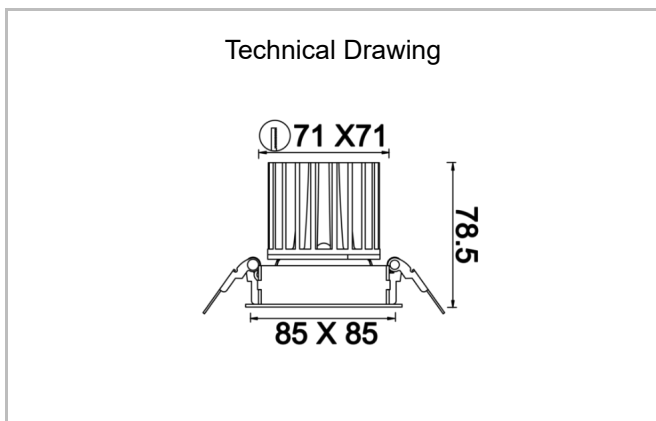

Oblong Mini I

OBL 008 007 007A 8040 10 30 SD 40 00

Recessed Downlight & Spot Luminary

Luminaire Group	Downlight & Spot
Mounting Type	Recessed
Luminaire Color	RAL 9005 - RAL 9006 - RAL 9010
Housing	DKP Sheet
Optics	15° 30° 40° Reflector & Opal Diffuser
Light Source	LED
Electrical Protection Class	CLASS II
IP	40
IK	02
Operating Temperature	-20°C / +40°C
Luminous Flux	630
Consumption Power	7
Luminaire Efficiency	90 lm/W
Color Rendering (CRI)	>80
Light Color Temperature (CCT)	2700K/3000K/4000K/6500K
Color Tolerance	< 3 SDCM
Driver Type	On/Off
Driver Brand	Tridonic
LED Brand	Samsung
Input Voltage / Frequency	220-240 V AC 50/60 Hz
Power Factor	>0.9
Surge	1kV
THD (AKIM)	>%20
LED life	>70.000 hours
Option	On-Off / Dali / 1-10V / With Emergency Kit

SKU	Product Code	Power (W)	Luminous Flux (LM)	CRI	CCT (K)	Optics	Dimensions (mm)
	OBL 008 007 007A 8040 10 30 SD 40 00	7	630	>80	4000	30° Reflector	85x85x78,5

www.atellighting.com