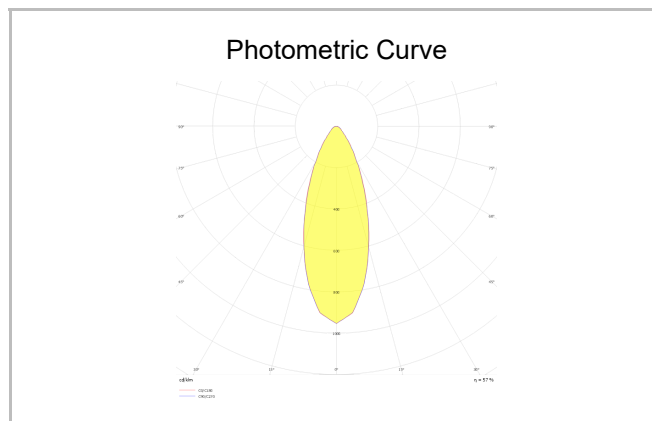

Oblong Mini I

OBL 008 007 007A 8040 10 30 SD 40 00

Recessed Downlight & Spot Luminary

Luminaire Group	Downlight & Spot
Mounting Type	Recessed
Luminaire Color	RAL 9005 - RAL 9006 - RAL 9010
Housing	DKP Sheet
Optics	15° 30° 40° Reflector & Opal Diffuser
Light Source	LED
Electrical Protection Class	CLASS II
IP	40
IK	02
Operating Temperature	-20°C / +40°C
Luminous Flux	630
Consumption Power	7
Luminaire Efficiency	90 lm/W
Color Rendering (CRI)	>80
Light Color Temperature (CCT)	2700K/3000K/4000K/6500K
Color Tolerance	< 3 SDCM
Driver Type	On/Off
Driver Brand	Tridonic
LED Brand	Samsung
Input Voltage / Frequency	220-240 V AC 50/60 Hz
Power Factor	>0.9
Surge	1kV
THD (AKIM)	>%20
LED life	>70.000 hours
Option	On-Off / Dali / 1-10V / With Emergency Kit

SKU	Product Code	Power (W)	Luminous Flux (LM)	CRI	CCT (K)	Optics	Dimensions (mm)
	OBL 008 007 007A 8040 10 30 SD 40 00	7	630	>80	4000	30° Reflector	85x85x78,5

www.atellighting.com