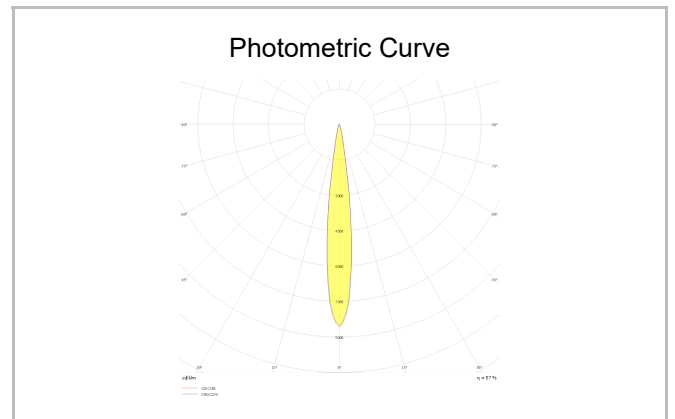

Ozzo Trimless

OZZ 009 009 007T 8040 10 15 SD 40 00

Recessed Downlight & Spot Luminary

Luminaire Group	Downlight & Spot
Mounting Type	Recessed
Luminary Color	RAL 9005 - RAL 9006 - RAL 9010
Housing	DKP Sheet
Optics	15° 30° 40° Reflector & Opal Diffuser
Light Source	LED
Electrical Protection Class	CLASS II
IP	44
IK	02
Operating Temperature	-20°C / +40°C
Luminous Flux	630
Consumption Power	7
Luminaire Efficiency	90 lm/W
Color Rendering (CRI)	>80
Light Color Temperature (CCT)	2700K/3000K/4000K/6500K
Color Tolerance	< 3 SDCM
Driver Type	On/Off
Driver Brand	Tridonic
LED Brand	Samsung
Input Voltage / Frequency	220-240 V AC 50/60 Hz
Power Factor	>0.9
Surge	1kV
THD (AKIM)	>%20
LED life	>70.000 hours
Option	On-Off / Dali / 1-10V / With Emergency Kit

SKU	Product Code	Power (W)	Luminous Flux (LM)	CRI	CCT (K)	Optics	Dimensions (mm)
13500013	OZZ 009 009 007T 8040 10 15 SD 40 00	7	630	>80	4000	15° Reflector	93x93x98

www.atellighting.com