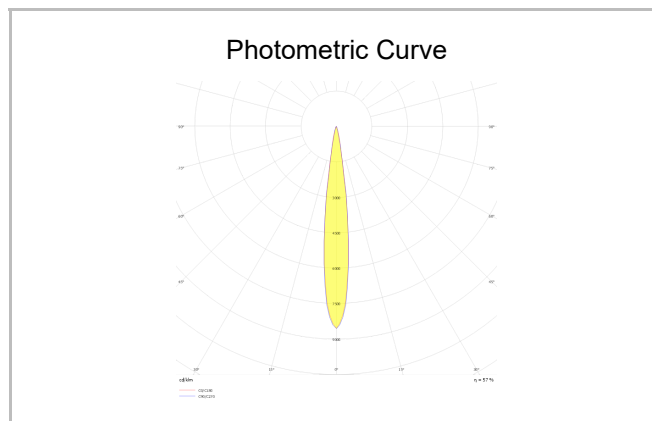

# Ozzo Trimless

OZZ 009 009 007T 8040 10 15 SD 40 00

Recessed Downlight & Spot Luminary

<b>Luminaire Group</b>	Downlight & Spot
<b>Mounting Type</b>	Recessed
<b>Luminaire Color</b>	RAL 9005 - RAL 9006 - RAL 9010
<b>Housing</b>	DKP Sheet
<b>Optics</b>	15° 30° 40° Reflector & Opal Diffuser
<b>Light Source</b>	LED
<b>Electrical Protection Class</b>	CLASS II
<b>IP</b>	44
<b>IK</b>	02
<b>Operating Temperature</b>	-20°C / +40°C
<b>Luminous Flux</b>	630
<b>Consumption Power</b>	7
<b>Luminaire Efficiency</b>	90 lm/W
<b>Color Rendering (CRI)</b>	>80
<b>Light Color Temperature (CCT)</b>	2700K/3000K/4000K/6500K
<b>Color Tolerance</b>	< 3 SDCM
<b>Driver Type</b>	On/Off
<b>Driver Brand</b>	Tridonic
<b>LED Brand</b>	Samsung
<b>Input Voltage / Frequency</b>	220-240 V AC 50/60 Hz
<b>Power Factor</b>	>0.9
<b>Surge</b>	1kV
<b>THD (AKIM)</b>	>%20
<b>LED life</b>	>70.000 hours
<b>Option</b>	On-Off / Dali / 1-10V / With Emergency Kit

SKU	Product Code	Power (W)	Luminous Flux (LM)	CRI	CCT (K)	Optics	Dimensions (mm)
13500013	OZZ 009 009 007T 8040 10 15 SD 40 00	7	630	>80	4000	15° Reflector	93x93x98

[www.atellighting.com](http://www.atellighting.com)