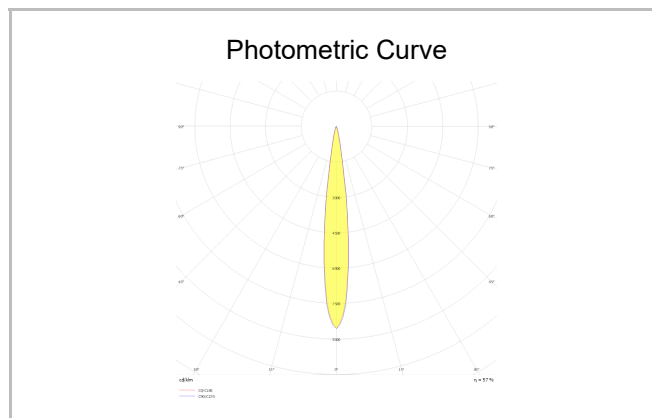

Ozzo Trimless

OZZ 009 009 007T 8040 10 15 SD 40 00

Recessed Downlight & Spot Luminary

Luminaire Group	Downlight & Spot
Mounting Type	Recessed
Luminaire Color	RAL 9005 - RAL 9006 - RAL 9010
Housing	DKP Sheet
Optics	15° 30° 40° Reflector & Opal Diffuser
Light Source	LED
Electrical Protection Class	CLASS II
IP	44
IK	02
Operating Temperature	-20°C / +40°C
Luminous Flux	630
Consumption Power	7
Luminaire Efficiency	90 lm/W
Color Rendering (CRI)	>80
Light Color Temperature (CCT)	2700K/3000K/4000K/6500K
Color Tolerance	< 3 SDCM
Driver Type	On/Off
Driver Brand	Tridonic
LED Brand	Samsung
Input Voltage / Frequency	220-240 V AC 50/60 Hz
Power Factor	>0.9
Surge	1kV
THD (AKIM)	>%20
LED life	>70.000 hours
Option	On-Off / Dali / 1-10V / With Emergency Kit

SKU	Product Code	Power (W)	Luminous Flux (LM)	CRI	CCT (K)	Optics	Dimensions (mm)
13500013	OZZ 009 009 007T 8040 10 15 SD 40 00	7	630	>80	4000	15° Reflector	93x93x98