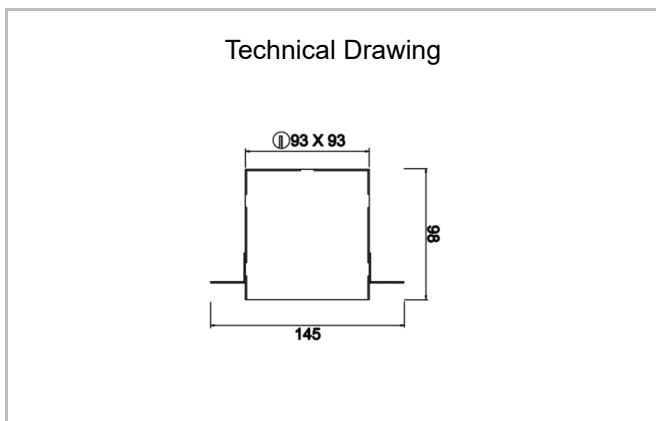

# Ozzo Trimless

OZZ 009 009 007T 8040 10 15 SD 40 00

Recessed Downlight & Spot Luminary

<b>Luminaire Group</b>	Downlight & Spot
<b>Mounting Type</b>	Recessed
<b>Luminaire Color</b>	RAL 9005 - RAL 9006 - RAL 9010
<b>Housing</b>	DKP Sheet
<b>Optics</b>	15° 30° 40° Reflector & Opal Diffuser
<b>Light Source</b>	LED
<b>Electrical Protection Class</b>	CLASS II
<b>IP</b>	44
<b>IK</b>	02
<b>Operating Temperature</b>	-20°C / +40°C
<b>Luminous Flux</b>	630
<b>Consumption Power</b>	7
<b>Luminaire Efficiency</b>	90 lm/W
<b>Color Rendering (CRI)</b>	>80
<b>Light Color Temperature (CCT)</b>	2700K/3000K/4000K/6500K
<b>Color Tolerance</b>	< 3 SDCM
<b>Driver Type</b>	On/Off
<b>Driver Brand</b>	Tridonic
<b>LED Brand</b>	Samsung
<b>Input Voltage / Frequency</b>	220-240 V AC 50/60 Hz
<b>Power Factor</b>	>0.9
<b>Surge</b>	1kV
<b>THD (AKIM)</b>	>%20
<b>LED life</b>	>70.000 hours
<b>Option</b>	On-Off / Dali / 1-10V / With Emergency Kit

SKU	Product Code	Power (W)	Luminous Flux (LM)	CRI	CCT (K)	Optics	Dimensions (mm)
13500013	OZZ 009 009 007T 8040 10 15 SD 40 00	7	630	>80	4000	15° Reflector	93x93x98

[www.atellighting.com](http://www.atellighting.com)