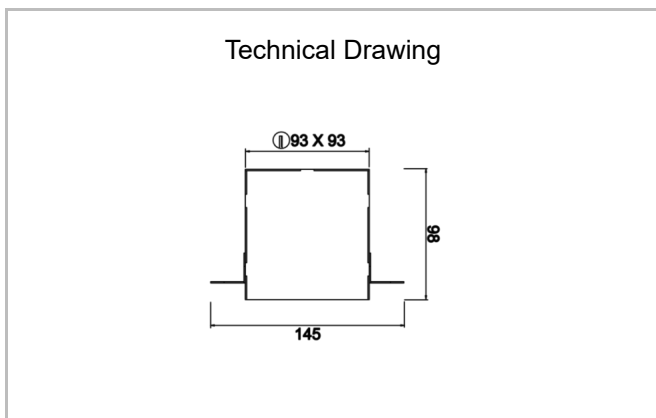

Ozzo Trimless

OZZ 009 009 007T 8040 10 15 SD 40 00

Recessed Downlight & Spot Luminary

Luminaire Group	Downlight & Spot
Mounting Type	Recessed
Luminaire Color	RAL 9005 - RAL 9006 - RAL 9010
Housing	DKP Sheet
Optics	15° 30° 40° Reflector & Opal Diffuser
Light Source	LED
Electrical Protection Class	CLASS II
IP	44
IK	02
Operating Temperature	-20°C / +40°C
Luminous Flux	630
Consumption Power	7
Luminaire Efficiency	90 lm/W
Color Rendering (CRI)	>80
Light Color Temperature (CCT)	2700K/3000K/4000K/6500K
Color Tolerance	< 3 SDCM
Driver Type	On/Off
Driver Brand	Tridonic
LED Brand	Samsung
Input Voltage / Frequency	220-240 V AC 50/60 Hz
Power Factor	>0.9
Surge	1kV
THD (AKIM)	>%20
LED life	>70.000 hours
Option	On-Off / Dali / 1-10V / With Emergency Kit

SKU	Product Code	Power (W)	Luminous Flux (LM)	CRI	CCT (K)	Optics	Dimensions (mm)
13500013	OZZ 009 009 007T 8040 10 15 SD 40 00	7	630	>80	4000	15° Reflector	93x93x98