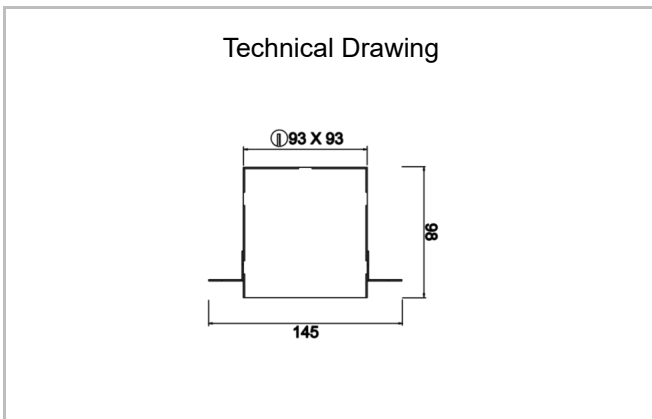

Ozzo Trimless

OZZ 009 009 007T 8040 10 15 SD 40 00

Recessed Downlight & Spot Luminary

Luminaire Group	Downlight & Spot
Mounting Type	Recessed
Luminary Color	RAL 9005 - RAL 9006 - RAL 9010
Housing	DKP Sheet
Optics	15° 30° 40° Reflector & Opal Diffuser
Light Source	LED
Electrical Protection Class	CLASS II
IP	44
IK	02
Operating Temperature	-20°C / +40°C
Luminous Flux	630
Consumption Power	7
Luminaire Efficiency	90 lm/W
Color Rendering (CRI)	>80
Light Color Temperature (CCT)	2700K/3000K/4000K/6500K
Color Tolerance	< 3 SDCM
Driver Type	On/Off
Driver Brand	Tridonic
LED Brand	Samsung
Input Voltage / Frequency	220-240 V AC 50/60 Hz
Power Factor	>0.9
Surge	1kV
THD (AKIM)	>%20
LED life	>70.000 hours
Option	On-Off / Dali / 1-10V / With Emergency Kit

SKU	Product Code	Power (W)	Luminous Flux (LM)	CRI	CCT (K)	Optics	Dimensions (mm)
13500013	OZZ 009 009 007T 8040 10 15 SD 40 00	7	630	>80	4000	15° Reflector	93x93x98

www.atellighting.com