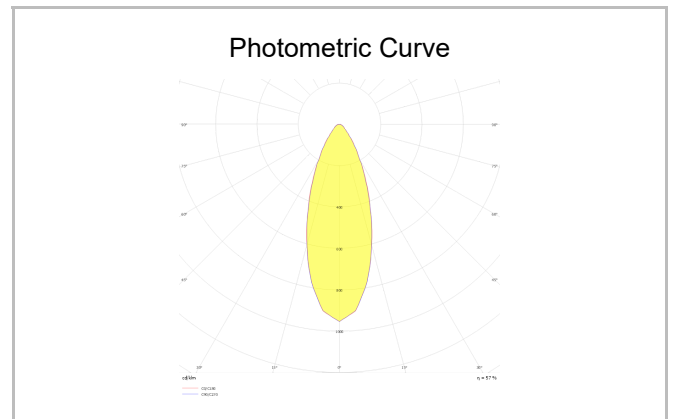

# Ozzo Trimless

OZZ 009 009 007T 8040 10 30 SD 40 00

Recessed Downlight & Spot Luminary

<b>Luminaire Group</b>	Downlight & Spot
<b>Mounting Type</b>	Recessed
<b>Luminaire Color</b>	RAL 9005 - RAL 9006 - RAL 9010
<b>Housing</b>	DKP Sheet
<b>Optics</b>	15° 30° 40° Reflector & Opal Diffuser
<b>Light Source</b>	LED
<b>Electrical Protection Class</b>	CLASS II
<b>IP</b>	44
<b>IK</b>	02
<b>Operating Temperature</b>	-20°C / +40°C
<b>Luminous Flux</b>	630
<b>Consumption Power</b>	7
<b>Luminaire Efficiency</b>	90 lm/W
<b>Color Rendering (CRI)</b>	>80
<b>Light Color Temperature (CCT)</b>	2700K/3000K/4000K/6500K
<b>Color Tolerance</b>	< 3 SDCM
<b>Driver Type</b>	On/Off
<b>Driver Brand</b>	Tridonic
<b>LED Brand</b>	Samsung
<b>Input Voltage / Frequency</b>	220-240 V AC 50/60 Hz
<b>Power Factor</b>	>0.9
<b>Surge</b>	1kV
<b>THD (AKIM)</b>	>%20
<b>LED life</b>	>70.000 hours
<b>Option</b>	On-Off / Dali / 1-10V / With Emergency Kit

SKU	Product Code	Power (W)	Luminous Flux (LM)	CRI	CCT (K)	Optics	Dimensions (mm)
13500031□	OZZ 009 009 007T 8040 10 30 SD 40 00	7	630	>80	4000	30° Reflector	93x93x98

[www.atellighting.com](http://www.atellighting.com)