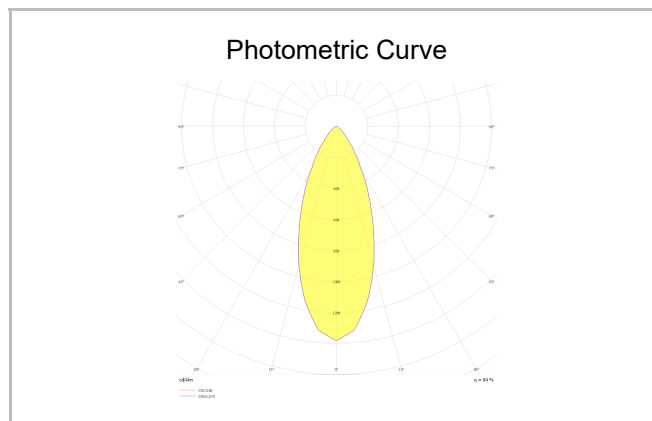

Ozzo Trimless

OZZ 009 009 007T 8040 10 40 SD 40 00

Recessed Downlight & Spot Luminary

Luminaire Group	Downlight & Spot
Mounting Type	Recessed
Luminary Color	RAL 9005 - RAL 9006 - RAL 9010
Housing	DKP Sheet
Optics	15° 30° 40° Reflector & Opal Diffuser
Light Source	LED
Electrical Protection Class	CLASS II
IP	44
IK	02
Operating Temperature	-20°C / +40°C
Luminous Flux	630
Consumption Power	7
Luminaire Efficiency	90 lm/W
Color Rendering (CRI)	>80
Light Color Temperature (CCT)	2700K/3000K/4000K/6500K
Color Tolerance	< 3 SDCM
Driver Type	On/Off
Driver Brand	Tridonic
LED Brand	Samsung
Input Voltage / Frequency	220-240 V AC 50/60 Hz
Power Factor	>0.9
Surge	1kV
THD (AKIM)	>%20
LED life	>70.000 hours
Option	On-Off / Dali / 1-10V / With Emergency Kit

SKU	Product Code	Power (W)	Luminous Flux (LM)	CRI	CCT (K)	Optics	Dimensions (mm)
13500049	OZZ 009 009 007T 8040 10 40 SD 40 00	7	630	>80	4000	40° Reflector	93x93x98

www.atellighting.com