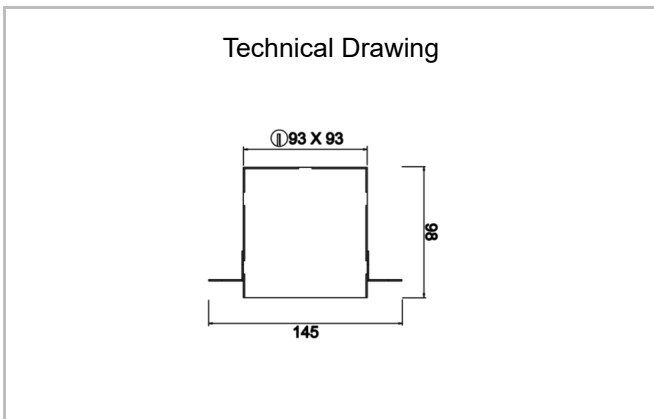

Ozzo Trimless

OZZ 009 009 009T 8040 10 15 SD 40 00

Recessed Downlight & Spot Luminary

Luminaire Group	Downlight & Spot
Mounting Type	Recessed
Luminaire Color	RAL 9005 - RAL 9006 - RAL 9010
Housing	DKP Sheet
Optics	15° 30° 40° Reflector & Opal Diffuser
Light Source	LED
Electrical Protection Class	CLASS II
IP	44
IK	02
Operating Temperature	-20°C / +40°C
Luminous Flux	890
Consumption Power	9
Luminaire Efficiency	90 lm/W
Color Rendering (CRI)	>80
Light Color Temperature (CCT)	2700K/3000K/4000K/6500K
Color Tolerance	< 3 SDCM
Driver Type	On/Off
Driver Brand	Tridonic
LED Brand	Samsung
Input Voltage / Frequency	220-240 V AC 50/60 Hz
Power Factor	>0.9
Surge	1kV
THD (AKIM)	>%20
LED life	>70.000 hours
Option	On-Off / Dali / 1-10V / With Emergency Kit

SKU	Product Code	Power (W)	Luminous Flux (LM)	CRI	CCT (K)	Optics	Dimensions (mm)
13500067	OZZ 009 009 009T 8040 10 15 SD 40 00	9	890	>80	4000	15° Reflector	93x93x98

www.atellighting.com