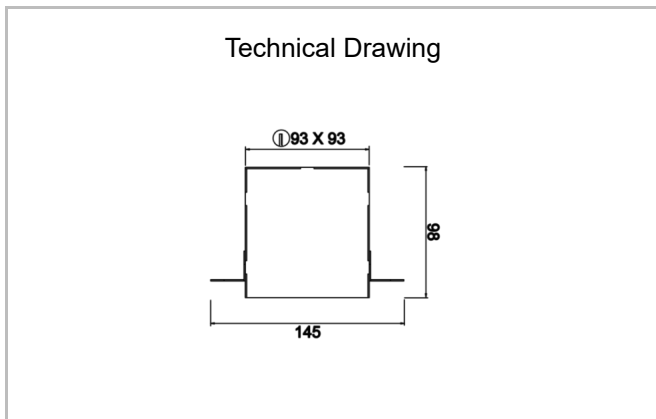

Ozzo Trimless

OZZ 009 009 009T 8040 10 15 SD 40 00

Recessed Downlight & Spot Luminary

Luminaire Group	Downlight & Spot
Mounting Type	Recessed
Luminaire Color	RAL 9005 - RAL 9006 - RAL 9010
Housing	DKP Sheet
Optics	15° 30° 40° Reflector & Opal Diffuser
Light Source	LED
Electrical Protection Class	CLASS II
IP	44
IK	02
Operating Temperature	-20°C / +40°C
Luminous Flux	890
Consumption Power	9
Luminaire Efficiency	90 lm/W
Color Rendering (CRI)	>80
Light Color Temperature (CCT)	2700K/3000K/4000K/6500K
Color Tolerance	< 3 SDCM
Driver Type	On/Off
Driver Brand	Tridonic
LED Brand	Samsung
Input Voltage / Frequency	220-240 V AC 50/60 Hz
Power Factor	>0.9
Surge	1kV
THD (AKIM)	>%20
LED life	>70.000 hours
Option	On-Off / Dali / 1-10V / With Emergency Kit

SKU	Product Code	Power (W)	Luminous Flux (LM)	CRI	CCT (K)	Optics	Dimensions (mm)
1350067	OZZ 009 009 009T 8040 10 15 SD 40 00	9	890	>80	4000	15° Reflector	93x93x98

www.atellighting.com