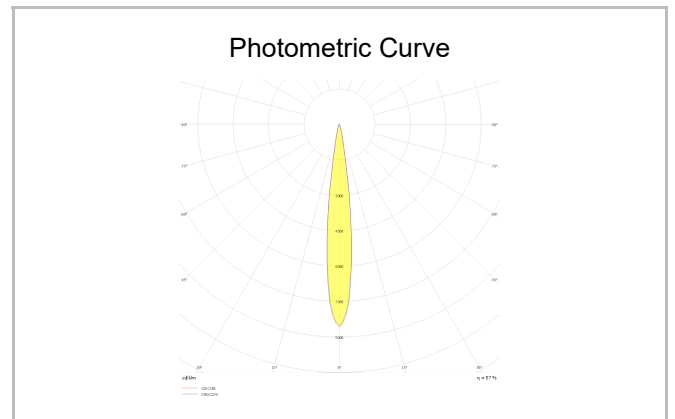

Ozzo Trimless

OZZ 009 009 009T 8040 10 15 SD 40 00

Recessed Downlight & Spot Luminary

Luminaire Group	Downlight & Spot
Mounting Type	Recessed
Luminaire Color	RAL 9005 - RAL 9006 - RAL 9010
Housing	DKP Sheet
Optics	15° 30° 40° Reflector & Opal Diffuser
Light Source	LED
Electrical Protection Class	CLASS II
IP	44
IK	02
Operating Temperature	-20°C / +40°C
Luminous Flux	890
Consumption Power	9
Luminaire Efficiency	90 lm/W
Color Rendering (CRI)	>80
Light Color Temperature (CCT)	2700K/3000K/4000K/6500K
Color Tolerance	< 3 SDCM
Driver Type	On/Off
Driver Brand	Tridonic
LED Brand	Samsung
Input Voltage / Frequency	220-240 V AC 50/60 Hz
Power Factor	>0.9
Surge	1kV
THD (AKIM)	>%20
LED life	>70.000 hours
Option	On-Off / Dali / 1-10V / With Emergency Kit

SKU	Product Code	Power (W)	Luminous Flux (LM)	CRI	CCT (K)	Optics	Dimensions (mm)
13500067	OZZ 009 009 009T 8040 10 15 SD 40 00	9	890	>80	4000	15° Reflector	93x93x98

www.atellighting.com