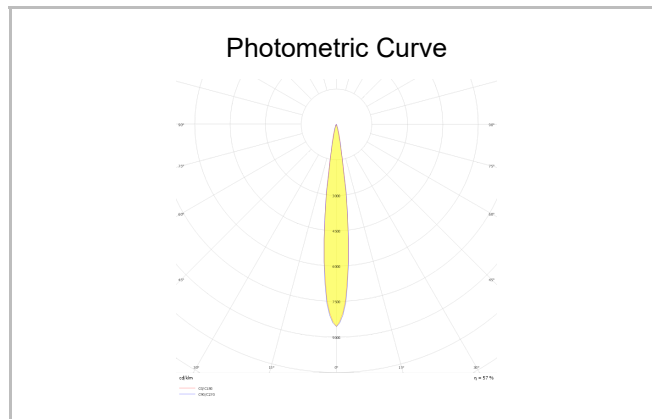

Ozzo Trimless

OZZ 009 009 009T 8040 10 15 SD 40 00

Recessed Downlight & Spot Luminary

Luminaire Group	Downlight & Spot
Mounting Type	Recessed
Luminaire Color	RAL 9005 - RAL 9006 - RAL 9010
Housing	DKP Sheet
Optics	15° 30° 40° Reflector & Opal Diffuser
Light Source	LED
Electrical Protection Class	CLASS II
IP	44
IK	02
Operating Temperature	-20°C / +40°C
Luminous Flux	890
Consumption Power	9
Luminaire Efficiency	90 lm/W
Color Rendering (CRI)	>80
Light Color Temperature (CCT)	2700K/3000K/4000K/6500K
Color Tolerance	< 3 SDCM
Driver Type	On/Off
Driver Brand	Tridonic
LED Brand	Samsung
Input Voltage / Frequency	220-240 V AC 50/60 Hz
Power Factor	>0.9
Surge	1kV
THD (AKIM)	>%20
LED life	>70.000 hours
Option	On-Off / Dali / 1-10V / With Emergency Kit

SKU	Product Code	Power (W)	Luminous Flux (LM)	CRI	CCT (K)	Optics	Dimensions (mm)
1350067	OZZ 009 009 009T 8040 10 15 SD 40 00	9	890	>80	4000	15° Reflector	93x93x98

www.atellighting.com