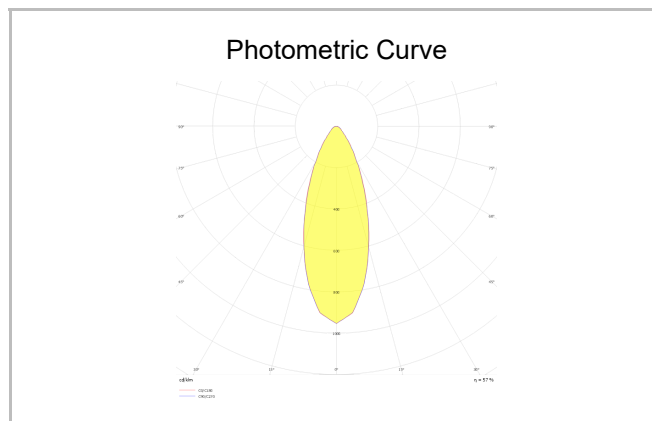

Ozzo Trimless

OZZ 009 009 009T 8040 10 30 SD 40 00

Recessed Downlight & Spot Luminary

Luminaire Group	Downlight & Spot
Mounting Type	Recessed
Luminary Color	RAL 9005 - RAL 9006 - RAL 9010
Housing	DKP Sheet
Optics	15° 30° 40° Reflector & Opal Diffuser
Light Source	LED
Electrical Protection Class	CLASS II
IP	44
IK	02
Operating Temperature	-20°C / +40°C
Luminous Flux	890
Consumption Power	9
Luminaire Efficiency	90 lm/W
Color Rendering (CRI)	>80
Light Color Temperature (CCT)	2700K/3000K/4000K/6500K
Color Tolerance	< 3 SDCM
Driver Type	On/Off
Driver Brand	Tridonic
LED Brand	Samsung
Input Voltage / Frequency	220-240 V AC 50/60 Hz
Power Factor	>0.9
Surge	1kV
THD (AKIM)	>%20
LED life	>70.000 hours
Option	On-Off / Dali / 1-10V / With Emergency Kit

SKU	Product Code	Power (W)	Luminous Flux (LM)	CRI	CCT (K)	Optics	Dimensions (mm)
13500085	OZZ 009 009 009T 8040 10 30 SD 40 00	9	890	>80	4000	30° Reflector	93x93x98