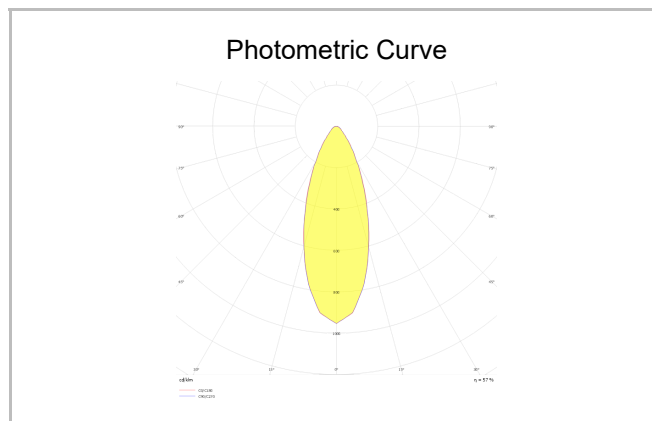

# Ozzo Trimless

OZZ 009 009 009T 8040 10 30 SD 40 00

Recessed Downlight & Spot Luminary

<b>Luminaire Group</b>	Downlight & Spot
<b>Mounting Type</b>	Recessed
<b>Luminaire Color</b>	RAL 9005 - RAL 9006 - RAL 9010
<b>Housing</b>	DKP Sheet
<b>Optics</b>	15° 30° 40° Reflector & Opal Diffuser
<b>Light Source</b>	LED
<b>Electrical Protection Class</b>	CLASS II
<b>IP</b>	44
<b>IK</b>	02
<b>Operating Temperature</b>	-20°C / +40°C
<b>Luminous Flux</b>	890
<b>Consumption Power</b>	9
<b>Luminaire Efficiency</b>	90 lm/W
<b>Color Rendering (CRI)</b>	>80
<b>Light Color Temperature (CCT)</b>	2700K/3000K/4000K/6500K
<b>Color Tolerance</b>	< 3 SDCM
<b>Driver Type</b>	On/Off
<b>Driver Brand</b>	Tridonic
<b>LED Brand</b>	Samsung
<b>Input Voltage / Frequency</b>	220-240 V AC 50/60 Hz
<b>Power Factor</b>	>0.9
<b>Surge</b>	1kV
<b>THD (AKIM)</b>	>%20
<b>LED life</b>	>70.000 hours
<b>Option</b>	On-Off / Dali / 1-10V / With Emergency Kit

SKU	Product Code	Power (W)	Luminous Flux (LM)	CRI	CCT (K)	Optics	Dimensions (mm)
13500085	OZZ 009 009 009T 8040 10 30 SD 40 00	9	890	>80	4000	30° Reflector	93x93x98