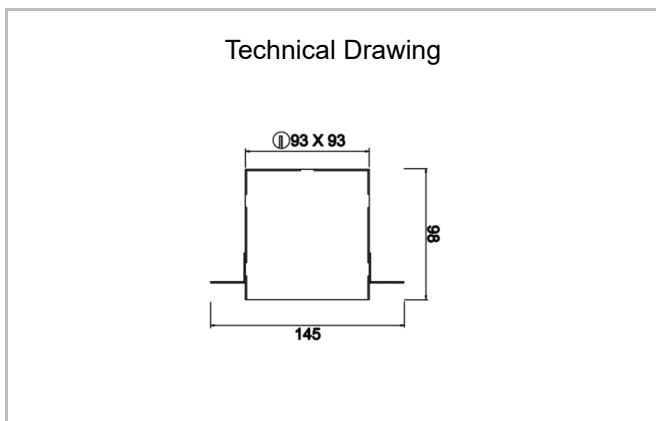

# Ozzo Trimless

OZZ 009 009 009T 8040 10 30 SD 40 00

Recessed Downlight & Spot Luminary

<b>Luminaire Group</b>	Downlight & Spot
<b>Mounting Type</b>	Recessed
<b>Luminaire Color</b>	RAL 9005 - RAL 9006 - RAL 9010
<b>Housing</b>	DKP Sheet
<b>Optics</b>	15° 30° 40° Reflector & Opal Diffuser
<b>Light Source</b>	LED
<b>Electrical Protection Class</b>	CLASS II
<b>IP</b>	44
<b>IK</b>	02
<b>Operating Temperature</b>	-20°C / +40°C
<b>Luminous Flux</b>	890
<b>Consumption Power</b>	9
<b>Luminaire Efficiency</b>	90 lm/W
<b>Color Rendering (CRI)</b>	>80
<b>Light Color Temperature (CCT)</b>	2700K/3000K/4000K/6500K
<b>Color Tolerance</b>	< 3 SDCM
<b>Driver Type</b>	On/Off
<b>Driver Brand</b>	Tridonic
<b>LED Brand</b>	Samsung
<b>Input Voltage / Frequency</b>	220-240 V AC 50/60 Hz
<b>Power Factor</b>	>0.9
<b>Surge</b>	1kV
<b>THD (AKIM)</b>	>%20
<b>LED life</b>	>70.000 hours
<b>Option</b>	On-Off / Dali / 1-10V / With Emergency Kit

SKU	Product Code	Power (W)	Luminous Flux (LM)	CRI	CCT (K)	Optics	Dimensions (mm)
13500085	OZZ 009 009 009T 8040 10 30 SD 40 00	9	890	>80	4000	30° Reflector	93x93x98