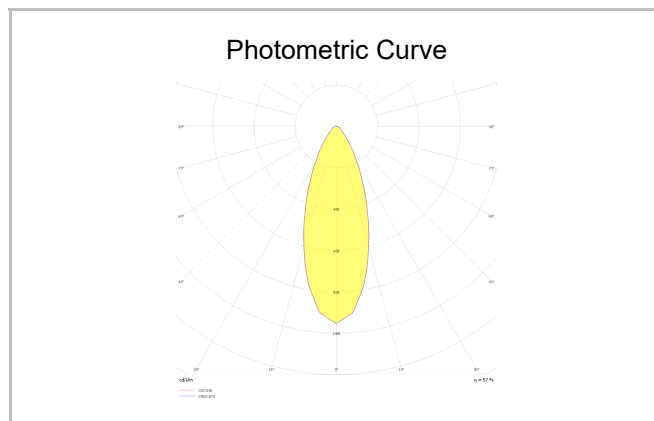

# Ozzo Trimless

OZZ 009 009 009T 8040 10 30 SD 40 00

Recessed Downlight & Spot Luminary

<b>Luminaire Group</b>	Downlight & Spot
<b>Mounting Type</b>	Recessed
<b>Luminaire Color</b>	RAL 9005 - RAL 9006 - RAL 9010
<b>Housing</b>	DKP Sheet
<b>Optics</b>	15° 30° 40° Reflector & Opal Diffuser
<b>Light Source</b>	LED
<b>Electrical Protection Class</b>	CLASS II
<b>IP</b>	44
<b>IK</b>	02
<b>Operating Temperature</b>	-20°C / +40°C
<b>Luminous Flux</b>	890
<b>Consumption Power</b>	9
<b>Luminaire Efficiency</b>	90 lm/W
<b>Color Rendering (CRI)</b>	>80
<b>Light Color Temperature (CCT)</b>	2700K/3000K/4000K/6500K
<b>Color Tolerance</b>	< 3 SDCM
<b>Driver Type</b>	On/Off
<b>Driver Brand</b>	Tridonic
<b>LED Brand</b>	Samsung
<b>Input Voltage / Frequency</b>	220-240 V AC 50/60 Hz
<b>Power Factor</b>	>0.9
<b>Surge</b>	1kV
<b>THD (AKIM)</b>	>%20
<b>LED life</b>	>70.000 hours
<b>Option</b>	On-Off / Dali / 1-10V / With Emergency Kit

SKU	Product Code	Power (W)	Luminous Flux (LM)	CRI	CCT (K)	Optics	Dimensions (mm)
13500085	OZZ 009 009 009T 8040 10 30 SD 40 00	9	890	>80	4000	30° Reflector	93x93x98

[www.atellighting.com](http://www.atellighting.com)