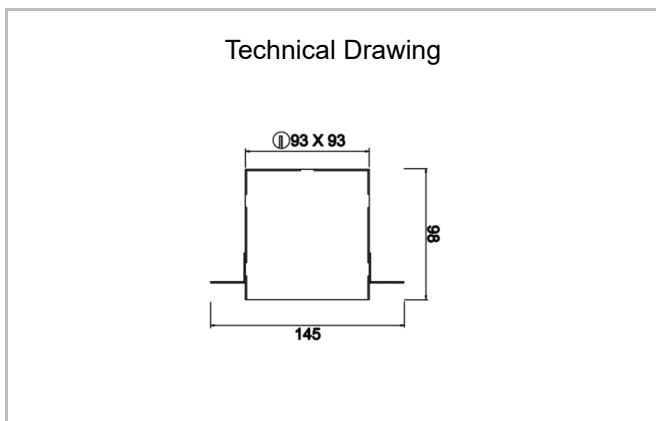

# Ozzo Trimless

OZZ 009 009 009T 8040 10 30 SD 40 00

Recessed Downlight & Spot Luminary

<b>Luminaire Group</b>	Downlight & Spot
<b>Mounting Type</b>	Recessed
<b>Luminaire Color</b>	RAL 9005 - RAL 9006 - RAL 9010
<b>Housing</b>	DKP Sheet
<b>Optics</b>	15° 30° 40° Reflector & Opal Diffuser
<b>Light Source</b>	LED
<b>Electrical Protection Class</b>	CLASS II
<b>IP</b>	44
<b>IK</b>	02
<b>Operating Temperature</b>	-20°C / +40°C
<b>Luminous Flux</b>	890
<b>Consumption Power</b>	9
<b>Luminaire Efficiency</b>	90 lm/W
<b>Color Rendering (CRI)</b>	>80
<b>Light Color Temperature (CCT)</b>	2700K/3000K/4000K/6500K
<b>Color Tolerance</b>	< 3 SDCM
<b>Driver Type</b>	On/Off
<b>Driver Brand</b>	Tridonic
<b>LED Brand</b>	Samsung
<b>Input Voltage / Frequency</b>	220-240 V AC 50/60 Hz
<b>Power Factor</b>	>0.9
<b>Surge</b>	1kV
<b>THD (AKIM)</b>	>%20
<b>LED life</b>	>70.000 hours
<b>Option</b>	On-Off / Dali / 1-10V / With Emergency Kit

SKU	Product Code	Power (W)	Luminous Flux (LM)	CRI	CCT (K)	Optics	Dimensions (mm)
13500085	OZZ 009 009 009T 8040 10 30 SD 40 00	9	890	>80	4000	30° Reflector	93x93x98

[www.atellighting.com](http://www.atellighting.com)