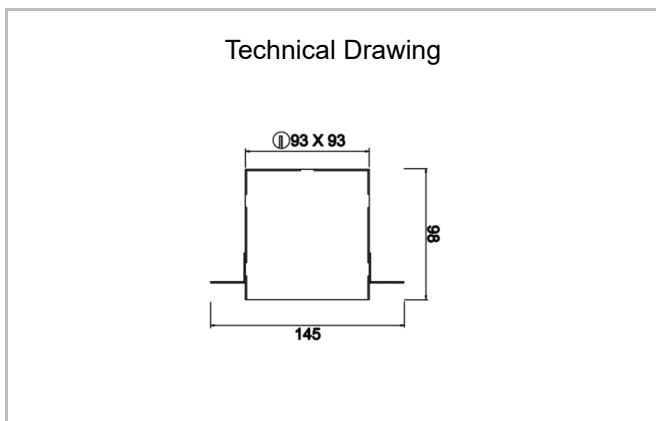

Ozzo Trimless

OZZ 009 009 009T 8040 10 30 SD 40 00

Recessed Downlight & Spot Luminary

Luminaire Group	Downlight & Spot
Mounting Type	Recessed
Luminary Color	RAL 9005 - RAL 9006 - RAL 9010
Housing	DKP Sheet
Optics	15° 30° 40° Reflector & Opal Diffuser
Light Source	LED
Electrical Protection Class	CLASS II
IP	44
IK	02
Operating Temperature	-20°C / +40°C
Luminous Flux	890
Consumption Power	9
Luminaire Efficiency	90 lm/W
Color Rendering (CRI)	>80
Light Color Temperature (CCT)	2700K/3000K/4000K/6500K
Color Tolerance	< 3 SDCM
Driver Type	On/Off
Driver Brand	Tridonic
LED Brand	Samsung
Input Voltage / Frequency	220-240 V AC 50/60 Hz
Power Factor	>0.9
Surge	1kV
THD (AKIM)	>%20
LED life	>70.000 hours
Option	On-Off / Dali / 1-10V / With Emergency Kit

SKU	Product Code	Power (W)	Luminous Flux (LM)	CRI	CCT (K)	Optics	Dimensions (mm)
13500085	OZZ 009 009 009T 8040 10 30 SD 40 00	9	890	>80	4000	30° Reflector	93x93x98