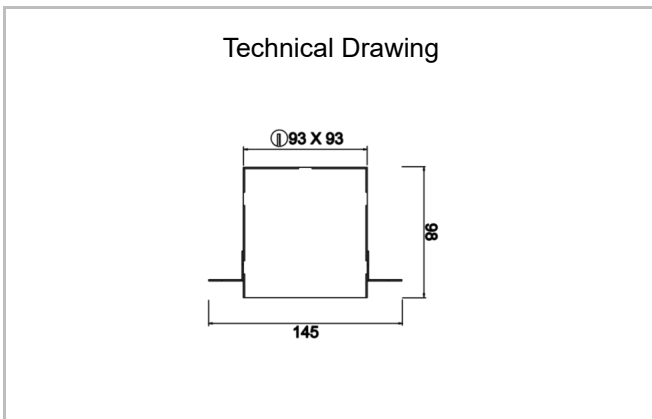

Ozzo Trimless

OZZ 009 009 013T 8040 10 15 SD 40 00

Recessed Downlight & Spot Luminary

Luminaire Group	Downlight & Spot
Mounting Type	Recessed
Luminaire Color	RAL 9005 - RAL 9006 - RAL 9010
Housing	DKP Sheet
Optics	15° 30° 40° Reflector & Opal Diffuser
Light Source	LED
Electrical Protection Class	CLASS II
IP	44
IK	02
Operating Temperature	-20°C / +40°C
Luminous Flux	1170
Consumption Power	13
Luminaire Efficiency	90 lm/W
Color Rendering (CRI)	>80
Light Color Temperature (CCT)	2700K/3000K/4000K/6500K
Color Tolerance	< 3 SDCM
Driver Type	On/Off
Driver Brand	Tridonic
LED Brand	Samsung
Input Voltage / Frequency	220-240 V AC 50/60 Hz
Power Factor	>0.9
Surge	1kV
THD (AKIM)	>%20
LED life	>70.000 hours
Option	On-Off / Dali / 1-10V / With Emergency Kit

SKU	Product Code	Power (W)	Luminous Flux (LM)	CRI	CCT (K)	Optics	Dimensions (mm)
13500121	OZZ 009 009 013T 8040 10 15 SD 40 00	13	1170	>80	4000	15° Reflector	93x93x98

www.atellighting.com