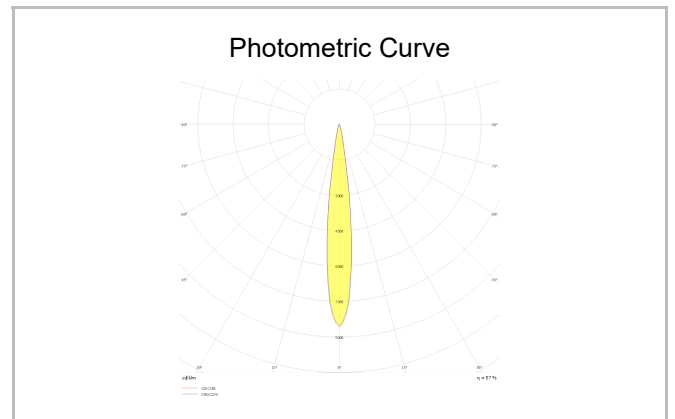

Ozzo Trimless

OZZ 009 009 013T 8040 10 15 SD 40 00

Recessed Downlight & Spot Luminary

Luminaire Group	Downlight & Spot
Mounting Type	Recessed
Luminaire Color	RAL 9005 - RAL 9006 - RAL 9010
Housing	DKP Sheet
Optics	15° 30° 40° Reflector & Opal Diffuser
Light Source	LED
Electrical Protection Class	CLASS II
IP	44
IK	02
Operating Temperature	-20°C / +40°C
Luminous Flux	1170
Consumption Power	13
Luminaire Efficiency	90 lm/W
Color Rendering (CRI)	>80
Light Color Temperature (CCT)	2700K/3000K/4000K/6500K
Color Tolerance	< 3 SDCM
Driver Type	On/Off
Driver Brand	Tridonic
LED Brand	Samsung
Input Voltage / Frequency	220-240 V AC 50/60 Hz
Power Factor	>0.9
Surge	1kV
THD (AKIM)	>%20
LED life	>70.000 hours
Option	On-Off / Dali / 1-10V / With Emergency Kit

SKU	Product Code	Power (W)	Luminous Flux (LM)	CRI	CCT (K)	Optics	Dimensions (mm)
13500121	OZZ 009 009 013T 8040 10 15 SD 40 00	13	1170	>80	4000	15° Reflector	93x93x98

www.atellighting.com