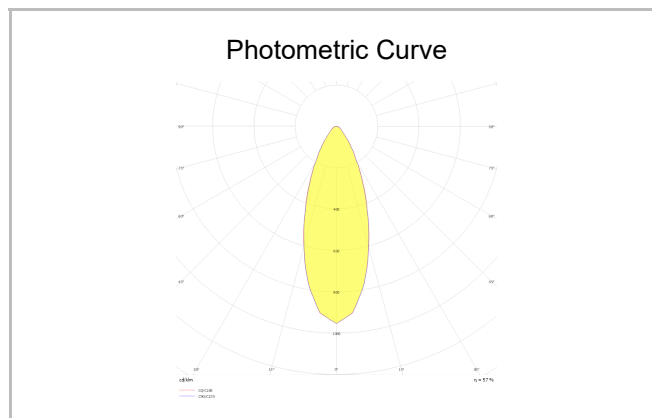

Ozzo Trimless

OZZ 009 009 013T 8040 10 30 SD 40 00

Recessed Downlight & Spot Luminary

Luminaire Group	Downlight & Spot
Mounting Type	Recessed
Luminaire Color	RAL 9005 - RAL 9006 - RAL 9010
Housing	DKP Sheet
Optics	15° 30° 40° Reflector & Opal Diffuser
Light Source	LED
Electrical Protection Class	CLASS II
IP	44
IK	02
Operating Temperature	-20°C / +40°C
Luminous Flux	1170
Consumption Power	13
Luminaire Efficiency	90 lm/W
Color Rendering (CRI)	>80
Light Color Temperature (CCT)	2700K/3000K/4000K/6500K
Color Tolerance	< 3 SDCM
Driver Type	On/Off
Driver Brand	Tridonic
LED Brand	Samsung
Input Voltage / Frequency	220-240 V AC 50/60 Hz
Power Factor	>0.9
Surge	1kV
THD (AKIM)	>%20
LED life	>70.000 hours
Option	On-Off / Dali / 1-10V / With Emergency Kit

SKU	Product Code	Power (W)	Luminous Flux (LM)	CRI	CCT (K)	Optics	Dimensions (mm)
13500139	OZZ 009 009 013T 8040 10 30 SD 40 00	13	1170	>80	4000	30° Reflector	93x93x98