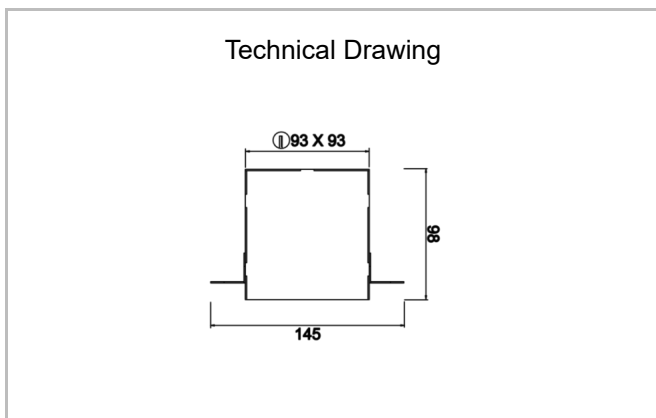

Ozzo Trimless

OZZ 009 009 013T 8040 10 30 SD 40 00

Recessed Downlight & Spot Luminary

Luminaire Group	Downlight & Spot
Mounting Type	Recessed
Luminaire Color	RAL 9005 - RAL 9006 - RAL 9010
Housing	DKP Sheet
Optics	15° 30° 40° Reflector & Opal Diffuser
Light Source	LED
Electrical Protection Class	CLASS II
IP	44
IK	02
Operating Temperature	-20°C / +40°C
Luminous Flux	1170
Consumption Power	13
Luminaire Efficiency	90 lm/W
Color Rendering (CRI)	>80
Light Color Temperature (CCT)	2700K/3000K/4000K/6500K
Color Tolerance	< 3 SDCM
Driver Type	On/Off
Driver Brand	Tridonic
LED Brand	Samsung
Input Voltage / Frequency	220-240 V AC 50/60 Hz
Power Factor	>0.9
Surge	1kV
THD (AKIM)	>%20
LED life	>70.000 hours
Option	On-Off / Dali / 1-10V / With Emergency Kit

SKU	Product Code	Power (W)	Luminous Flux (LM)	CRI	CCT (K)	Optics	Dimensions (mm)
13500139	OZZ 009 009 013T 8040 10 30 SD 40 00	13	1170	>80	4000	30° Reflector	93x93x98