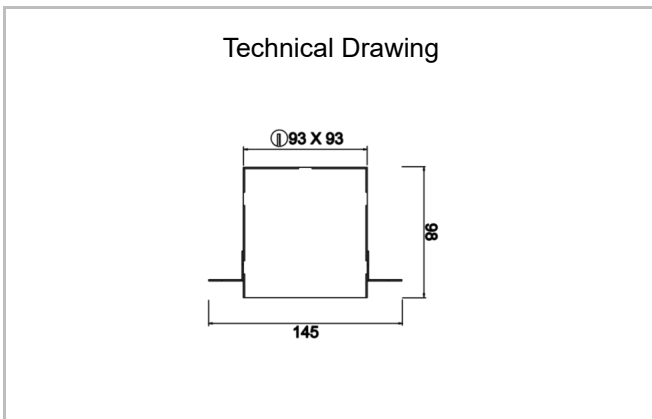

Ozzo Trimless

OZZ 009 009 013T 8040 10 30 SD 40 00

Recessed Downlight & Spot Luminary

Luminaire Group	Downlight & Spot
Mounting Type	Recessed
Luminaire Color	RAL 9005 - RAL 9006 - RAL 9010
Housing	DKP Sheet
Optics	15° 30° 40° Reflector & Opal Diffuser
Light Source	LED
Electrical Protection Class	CLASS II
IP	44
IK	02
Operating Temperature	-20°C / +40°C
Luminous Flux	1170
Consumption Power	13
Luminaire Efficiency	90 lm/W
Color Rendering (CRI)	>80
Light Color Temperature (CCT)	2700K/3000K/4000K/6500K
Color Tolerance	< 3 SDCM
Driver Type	On/Off
Driver Brand	Tridonic
LED Brand	Samsung
Input Voltage / Frequency	220-240 V AC 50/60 Hz
Power Factor	>0.9
Surge	1kV
THD (AKIM)	>%20
LED life	>70.000 hours
Option	On-Off / Dali / 1-10V / With Emergency Kit

SKU	Product Code	Power (W)	Luminous Flux (LM)	CRI	CCT (K)	Optics	Dimensions (mm)
13500139	OZZ 009 009 013T 8040 10 30 SD 40 00	13	1170	>80	4000	30° Reflector	93x93x98

www.atellighting.com