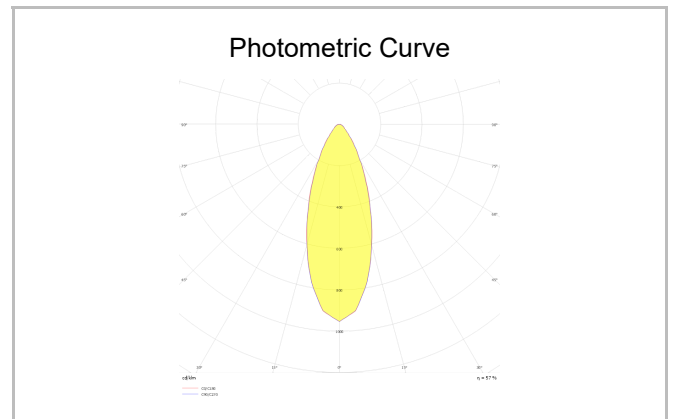

Ozzo Trimless

OZZ 009 009 013T 8040 10 30 SD 40 00

Recessed Downlight & Spot Luminary

Luminaire Group	Downlight & Spot
Mounting Type	Recessed
Luminaire Color	RAL 9005 - RAL 9006 - RAL 9010
Housing	DKP Sheet
Optics	15° 30° 40° Reflector & Opal Diffuser
Light Source	LED
Electrical Protection Class	CLASS II
IP	44
IK	02
Operating Temperature	-20°C / +40°C
Luminous Flux	1170
Consumption Power	13
Luminaire Efficiency	90 lm/W
Color Rendering (CRI)	>80
Light Color Temperature (CCT)	2700K/3000K/4000K/6500K
Color Tolerance	< 3 SDCM
Driver Type	On/Off
Driver Brand	Tridonic
LED Brand	Samsung
Input Voltage / Frequency	220-240 V AC 50/60 Hz
Power Factor	>0.9
Surge	1kV
THD (AKIM)	>%20
LED life	>70.000 hours
Option	On-Off / Dali / 1-10V / With Emergency Kit

SKU	Product Code	Power (W)	Luminous Flux (LM)	CRI	CCT (K)	Optics	Dimensions (mm)
13500139	OZZ 009 009 013T 8040 10 30 SD 40 00	13	1170	>80	4000	30° Reflector	93x93x98

www.atellighting.com