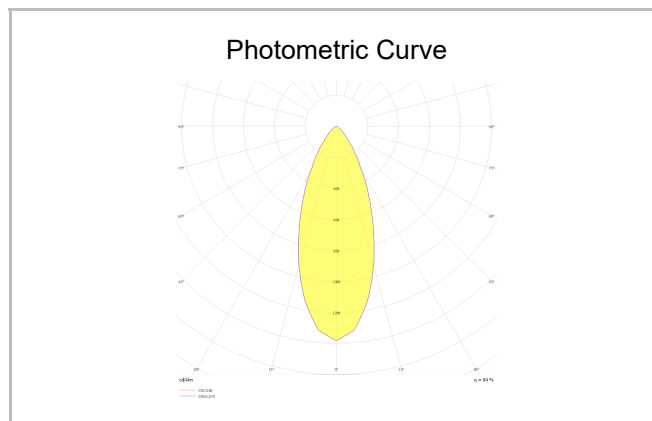

# Ozzo Trimless

OZZ 009 009 013T 8040 10 40 SD 40 00

Recessed Downlight & Spot Luminary

<b>Luminaire Group</b>	Downlight & Spot
<b>Mounting Type</b>	Recessed
<b>Luminaire Color</b>	RAL 9005 - RAL 9006 - RAL 9010
<b>Housing</b>	DKP Sheet
<b>Optics</b>	15° 30° 40° Reflector & Opal Diffuser
<b>Light Source</b>	LED
<b>Electrical Protection Class</b>	CLASS II
<b>IP</b>	44
<b>IK</b>	02
<b>Operating Temperature</b>	-20°C / +40°C
<b>Luminous Flux</b>	1170
<b>Consumption Power</b>	13
<b>Luminaire Efficiency</b>	90 lm/W
<b>Color Rendering (CRI)</b>	>80
<b>Light Color Temperature (CCT)</b>	2700K/3000K/4000K/6500K
<b>Color Tolerance</b>	< 3 SDCM
<b>Driver Type</b>	On/Off
<b>Driver Brand</b>	Tridonic
<b>LED Brand</b>	Samsung
<b>Input Voltage / Frequency</b>	220-240 V AC 50/60 Hz
<b>Power Factor</b>	>0.9
<b>Surge</b>	1kV
<b>THD (AKIM)</b>	>%20
<b>LED life</b>	>70.000 hours
<b>Option</b>	On-Off / Dali / 1-10V / With Emergency Kit

SKU	Product Code	Power (W)	Luminous Flux (LM)	CRI	CCT (K)	Optics	Dimensions (mm)
13500157	OZZ 009 009 013T 8040 10 40 SD 40 00	13	1170	>80	4000	40° Reflector	93x93x98

[www.atellighting.com](http://www.atellighting.com)