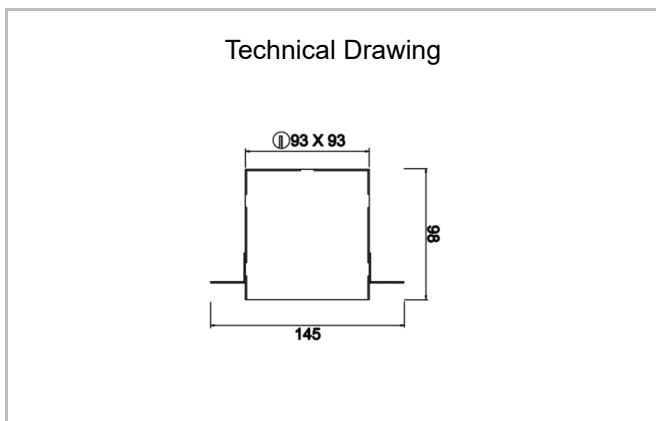

# Ozzo Trimless

OZZ 009 009 013T 8040 10 40 SD 40 00

Recessed Downlight & Spot Luminary

<b>Luminaire Group</b>	Downlight & Spot
<b>Mounting Type</b>	Recessed
<b>Luminaire Color</b>	RAL 9005 - RAL 9006 - RAL 9010
<b>Housing</b>	DKP Sheet
<b>Optics</b>	15° 30° 40° Reflector & Opal Diffuser
<b>Light Source</b>	LED
<b>Electrical Protection Class</b>	CLASS II
<b>IP</b>	44
<b>IK</b>	02
<b>Operating Temperature</b>	-20°C / +40°C
<b>Luminous Flux</b>	1170
<b>Consumption Power</b>	13
<b>Luminaire Efficiency</b>	90 lm/W
<b>Color Rendering (CRI)</b>	>80
<b>Light Color Temperature (CCT)</b>	2700K/3000K/4000K/6500K
<b>Color Tolerance</b>	< 3 SDCM
<b>Driver Type</b>	On/Off
<b>Driver Brand</b>	Tridonic
<b>LED Brand</b>	Samsung
<b>Input Voltage / Frequency</b>	220-240 V AC 50/60 Hz
<b>Power Factor</b>	>0.9
<b>Surge</b>	1kV
<b>THD (AKIM)</b>	>%20
<b>LED life</b>	>70.000 hours
<b>Option</b>	On-Off / Dali / 1-10V / With Emergency Kit

SKU	Product Code	Power (W)	Luminous Flux (LM)	CRI	CCT (K)	Optics	Dimensions (mm)
13500157	OZZ 009 009 013T 8040 10 40 SD 40 00	13	1170	>80	4000	40° Reflector	93x93x98

[www.atellighting.com](http://www.atellighting.com)