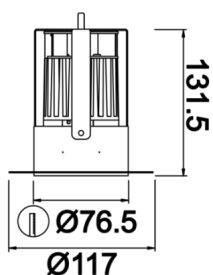

Space Mini

SPC 007 013 007T 8027 10 99 OP 40 00

Recessed Downlight & Spot Luminary

Luminaire Group	Downlight & Spot
Mounting Type	Recessed
Luminaire Color	RAL 9005 - RAL 9010 - RAL 9006
Housing	Aluminum DKP Sheet
Optics	Opal Diffuser
Light Source	LED
Electrical Protection Class	CLASS II
IP	40
IK	02
Operating Temperature	-20°C / +40°C
Luminous Flux	609
Consumption Power	7
Luminaire Efficiency	87 lm/W
Color Rendering (CRI)	>80
Light Color Temperature (CCT)	2700K/3000K/4000K/6500K
Color Tolerance	< 3 SDCM
Driver Type	On/Off
Driver Brand	Tridonic
LED Brand	Samsung
Input Voltage / Frequency	220-240 V AC 50/60 Hz
Power Factor	>0.9
Surge	1kV
THD (AKIM)	>%20
LED life	>70.000 hours
Option	On-Off / Dali / 1-10V / With Emergency Kit

Technical Drawing

Photometric Curve

SKU	Product Code	Power (W)	Luminous Flux (LM)	CRI	CCT (K)	Optics	Dimensions (mm)
13000229	SPC 007 013 007T 8027 10 99 OP 40 00	7	609	>80	4000	120° Diffuser	76,5x131,5