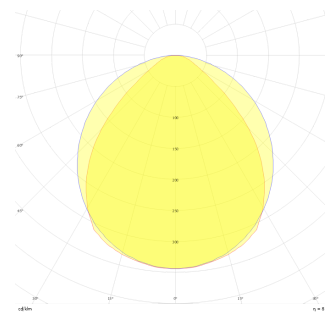

Space Mini

SPC 007 013 007T 8027 10 99 OP 40 00

Recessed Downlight & Spot Luminary

Luminaire Group	Downlight & Spot
Mounting Type	Recessed
Luminaire Color	RAL 9005 - RAL 9010 - RAL 9006
Housing	Aluminum DKP Sheet
Optics	Opal Diffuser
Light Source	LED
Electrical Protection Class	CLASS II
IP	40
IK	02
Operating Temperature	-20°C / +40°C
Luminous Flux	609
Consumption Power	7
Luminaire Efficiency	87 lm/W
Color Rendering (CRI)	>80
Light Color Temperature (CCT)	2700K/3000K/4000K/6500K
Color Tolerance	< 3 SDCM
Driver Type	On/Off
Driver Brand	Tridonic
LED Brand	Samsung
Input Voltage / Frequency	220-240 V AC 50/60 Hz
Power Factor	>0.9
Surge	1kV
THD (AKIM)	>%20
LED life	>70.000 hours
Option	On-Off / Dali / 1-10V / With Emergency Kit

Technical Drawing

Photometric Curve

SKU	Product Code	Power (W)	Luminous Flux (LM)	CRI	CCT (K)	Optics	Dimensions (mm)
13000229	SPC 007 013 007T 8027 10 99 OP 40 00	7	609	>80	4000	120° Diffuser	76,5x131,5