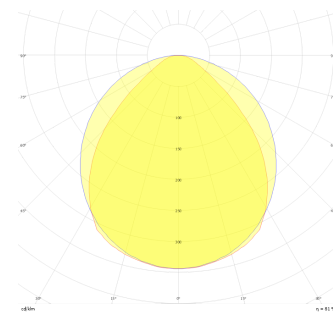

Technical Drawing

Photometric Curve

| SKU      | Product Code                         | Power (W) | Luminous Flux (LM) | CRI | CCT (K) | Optics        | Dimensions (mm) |
|----------|--------------------------------------|-----------|--------------------|-----|---------|---------------|-----------------|
| 13503153 | SQL 027 009 027A 8040 10 99 OP 20 00 | 27        | 2430               | >80 | 4000    | 120° Diffuser | 300x120x92      |