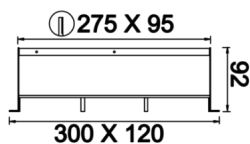

Technical Drawing

Photometric Curve

| SKU      | Product Code                         | Power (W) | Luminous Flux (LM) | CRI | CCT (K) | Optics        | Dimensions (mm) |
|----------|--------------------------------------|-----------|--------------------|-----|---------|---------------|-----------------|
| 13503153 | SQL 027 009 027A 8040 10 99 OP 20 00 | 27        | 2430               | >80 | 4000    | 120° Diffuser | 300x120x92      |