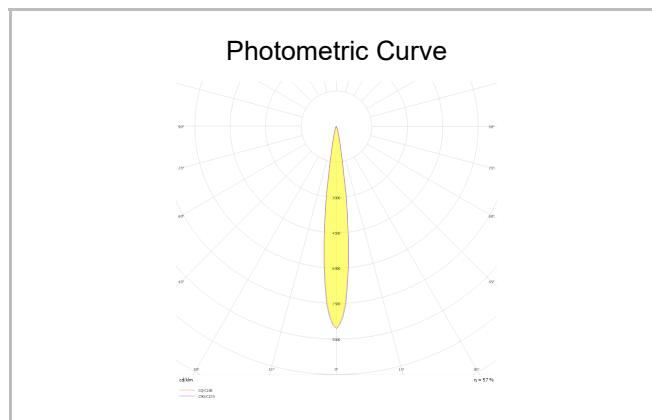

Stretto

STT 003 002 001A 8027 10 15 LN 40 00

Recessed Downlight & Spot Luminary

Luminaire Group	Downlight & Spot
Mounting Type	Recessed
Luminary Color	RAL 9005 - RAL 9010 - RAL 9006
Housing	Aluminum DKP Sheet
Optics	Opal Diffuser
Light Source	LED
Electrical Protection Class	CLASS II
IP	20
IK	02
Operating Temperature	-20°C / +40°C
Luminous Flux	80
Consumption Power	1
Luminaire Efficiency	80 lm/W
Color Rendering (CRI)	>80
Light Color Temperature (CCT)	2700K/3000K/4000K/6500K
Color Tolerance	< 3 SDCM
Driver Type	On/Off
Driver Brand	Tridonic
LED Brand	Samsung
Input Voltage / Frequency	220-240 V AC 50/60 Hz
Power Factor	>0.9
Surge	1kV
THD (AKIM)	>%20
LED life	>70.000 hours
Option	On-Off / Dali / 1-10V / With Emergency Kit

SKU	Product Code	Power (W)	Luminous Flux (LM)	CRI	CCT (K)	Optics	Dimensions (mm)
13004174	STT 003 002 001A 8027 10 15 LN 40 00	1	80	>80	4000	15° Diffuser	Ø24,5x21,15

www.atellighting.com