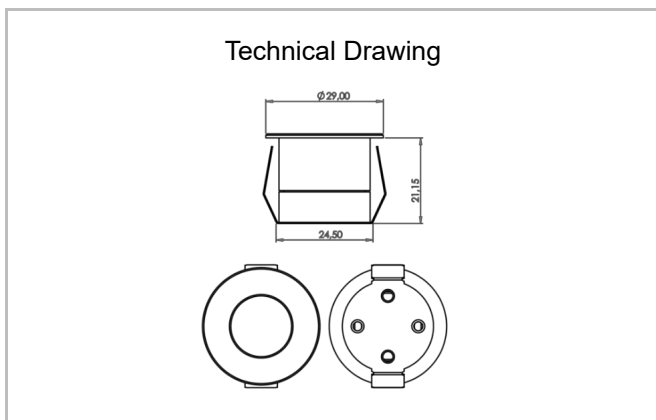

Stretto

STT 003 002 001A 8027 10 15 LN 40 00

Recessed Downlight & Spot Luminary

Luminaire Group	Downlight & Spot
Mounting Type	Recessed
Luminary Color	RAL 9005 - RAL 9010 - RAL 9006
Housing	Aluminum DKP Sheet
Optics	Opal Diffuser
Light Source	LED
Electrical Protection Class	CLASS II
IP	20
IK	02
Operating Temperature	-20°C / +40°C
Luminous Flux	80
Consumption Power	1
Luminaire Efficiency	80 lm/W
Color Rendering (CRI)	>80
Light Color Temperature (CCT)	2700K/3000K/4000K/6500K
Color Tolerance	< 3 SDCM
Driver Type	On/Off
Driver Brand	Tridonic
LED Brand	Samsung
Input Voltage / Frequency	220-240 V AC 50/60 Hz
Power Factor	>0.9
Surge	1kV
THD (AKIM)	>%20
LED life	>70.000 hours
Option	On-Off / Dali / 1-10V / With Emergency Kit

SKU	Product Code	Power (W)	Luminous Flux (LM)	CRI	CCT (K)	Optics	Dimensions (mm)
13004174	STT 003 002 001A 8027 10 15 LN 40 00	1	80	>80	4000	15° Diffuser	Ø24,5x21,15

www.atellighting.com