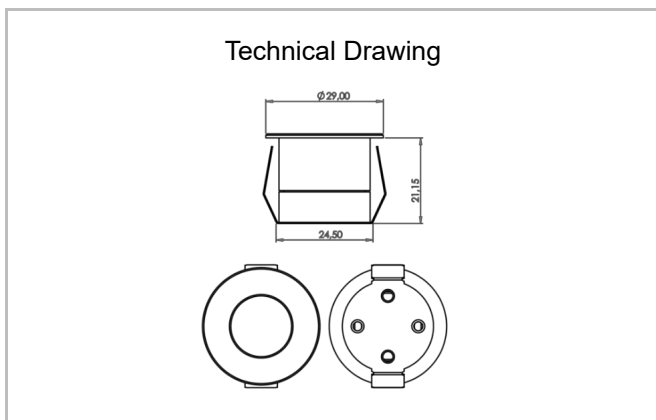

Stretto

STT 003 002 001A 8030 10 40 LN 40 00

Recessed Downlight & Spot Luminary

Luminaire Group	Downlight & Spot
Mounting Type	Recessed
Luminary Color	RAL 9005 - RAL 9010 - RAL 9006
Housing	Aluminum DKP Sheet
Optics	Opal Diffuser
Light Source	LED
Electrical Protection Class	CLASS II
IP	20
IK	02
Operating Temperature	-20°C / +40°C
Luminous Flux	80
Consumption Power	1
Luminaire Efficiency	80 lm/W
Color Rendering (CRI)	>80
Light Color Temperature (CCT)	2700K/3000K/4000K/6500K
Color Tolerance	< 3 SDCM
Driver Type	On/Off
Driver Brand	Tridonic
LED Brand	Samsung
Input Voltage / Frequency	220-240 V AC 50/60 Hz
Power Factor	>0.9
Surge	1kV
THD (AKIM)	>%20
LED life	>70.000 hours
Option	On-Off / Dali / 1-10V / With Emergency Kit

SKU	Product Code	Power (W)	Luminous Flux (LM)	CRI	CCT (K)	Optics	Dimensions (mm)
13004175	STT 003 002 001A 8030 10 40 LN 40 00	1	80	>80	4000	40° Diffuser	Ø24,5x21,15

www.atellighting.com