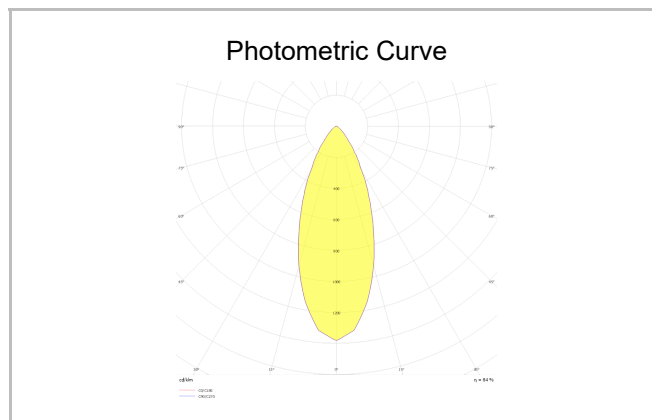

Stretto

STT 003 002 001A 8030 10 40 LN 40 00

Recessed Downlight & Spot Luminary

Luminaire Group	Downlight & Spot
Mounting Type	Recessed
Luminary Color	RAL 9005 - RAL 9010 - RAL 9006
Housing	Aluminum DKP Sheet
Optics	Opal Diffuser
Light Source	LED
Electrical Protection Class	CLASS II
IP	20
IK	02
Operating Temperature	-20°C / +40°C
Luminous Flux	80
Consumption Power	1
Luminaire Efficiency	80 lm/W
Color Rendering (CRI)	>80
Light Color Temperature (CCT)	2700K/3000K/4000K/6500K
Color Tolerance	< 3 SDCM
Driver Type	On/Off
Driver Brand	Tridonic
LED Brand	Samsung
Input Voltage / Frequency	220-240 V AC 50/60 Hz
Power Factor	>0.9
Surge	1kV
THD (AKIM)	>%20
LED life	>70.000 hours
Option	On-Off / Dali / 1-10V / With Emergency Kit

SKU	Product Code	Power (W)	Luminous Flux (LM)	CRI	CCT (K)	Optics	Dimensions (mm)
13004175	STT 003 002 001A 8030 10 40 LN 40 00	1	80	>80	4000	40° Diffuser	Ø24,5x21,15

www.atellighting.com