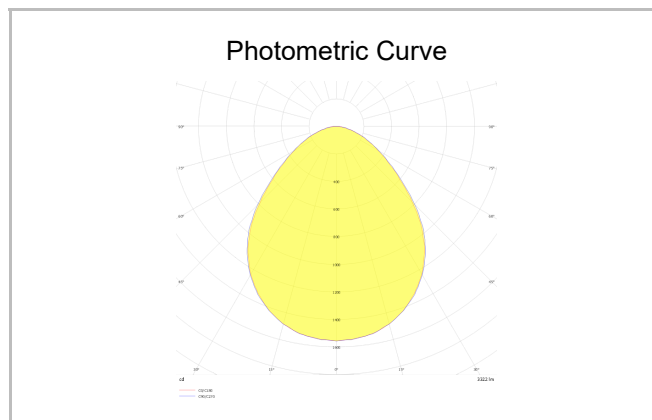

Stretto

STT 003 002 001A 8030 10 90 LN 40 00

Recessed Downlight & Spot Luminary

Luminaire Group	Downlight & Spot
Mounting Type	Recessed
Luminary Color	RAL 9005 - RAL 9010 - RAL 9006
Housing	Aluminum DKP Sheet
Optics	Opal Diffuser
Light Source	LED
Electrical Protection Class	CLASS II
IP	20
IK	02
Operating Temperature	-20°C / +40°C
Luminous Flux	80
Consumption Power	1
Luminaire Efficiency	80 lm/W
Color Rendering (CRI)	>80
Light Color Temperature (CCT)	2700K/3000K/4000K/6500K
Color Tolerance	< 3 SDCM
Driver Type	On/Off
Driver Brand	Tridonic
LED Brand	Samsung
Input Voltage / Frequency	220-240 V AC 50/60 Hz
Power Factor	>0.9
Surge	1kV
THD (AKIM)	>%20
LED life	>70.000 hours
Option	On-Off / Dali / 1-10V / With Emergency Kit

SKU	Product Code	Power (W)	Luminous Flux (LM)	CRI	CCT (K)	Optics	Dimensions (mm)
	STT 003 002 001A 8030 10 90 LN 40 00	1	80	>80	4000	90° Diffuser	Ø24,5x21,15

www.atellighting.com