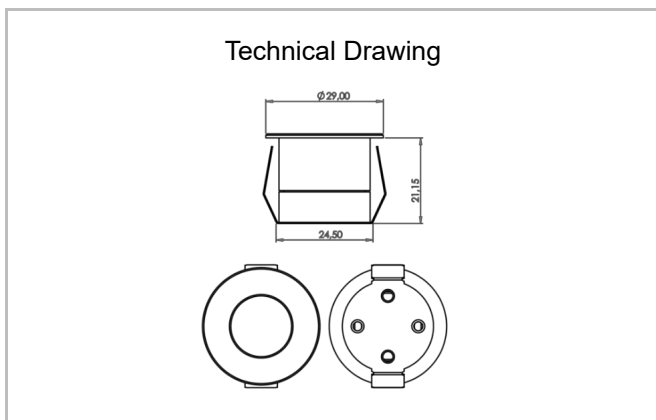

Stretto

STT 003 002 001A 8030 10 90 LN 40 00

Recessed Downlight & Spot Luminary

Luminaire Group	Downlight & Spot
Mounting Type	Recessed
Luminary Color	RAL 9005 - RAL 9010 - RAL 9006
Housing	Aluminum DKP Sheet
Optics	Opal Diffuser
Light Source	LED
Electrical Protection Class	CLASS II
IP	20
IK	02
Operating Temperature	-20°C / +40°C
Luminous Flux	80
Consumption Power	1
Luminaire Efficiency	80 lm/W
Color Rendering (CRI)	>80
Light Color Temperature (CCT)	2700K/3000K/4000K/6500K
Color Tolerance	< 3 SDCM
Driver Type	On/Off
Driver Brand	Tridonic
LED Brand	Samsung
Input Voltage / Frequency	220-240 V AC 50/60 Hz
Power Factor	>0.9
Surge	1kV
THD (AKIM)	>%20
LED life	>70.000 hours
Option	On-Off / Dali / 1-10V / With Emergency Kit

SKU	Product Code	Power (W)	Luminous Flux (LM)	CRI	CCT (K)	Optics	Dimensions (mm)
	STT 003 002 001A 8030 10 90 LN 40 00	1	80	>80	4000	90° Diffuser	Ø24,5x21,15

www.atellighting.com