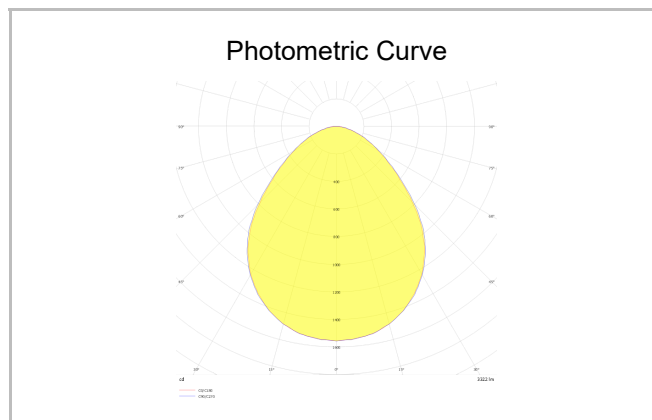

Stretto

STT 003 002 001A 8030 10 90 LN 40 00

Recessed Downlight & Spot Luminary

Luminaire Group	Downlight & Spot
Mounting Type	Recessed
Luminaire Color	RAL 9005 - RAL 9010 - RAL 9006
Housing	Aluminum DKP Sheet
Optics	Opal Diffuser
Light Source	LED
Electrical Protection Class	CLASS II
IP	20
IK	02
Operating Temperature	-20°C / +40°C
Luminous Flux	80
Consumption Power	1
Luminaire Efficiency	80 lm/W
Color Rendering (CRI)	>80
Light Color Temperature (CCT)	2700K/3000K/4000K/6500K
Color Tolerance	< 3 SDCM
Driver Type	On/Off
Driver Brand	Tridonic
LED Brand	Samsung
Input Voltage / Frequency	220-240 V AC 50/60 Hz
Power Factor	>0.9
Surge	1kV
THD (AKIM)	>%20
LED life	>70.000 hours
Option	On-Off / Dali / 1-10V / With Emergency Kit

SKU	Product Code	Power (W)	Luminous Flux (LM)	CRI	CCT (K)	Optics	Dimensions (mm)
	STT 003 002 001A 8030 10 90 LN 40 00	1	80	>80	4000	90° Diffuser	Ø24,5x21,15