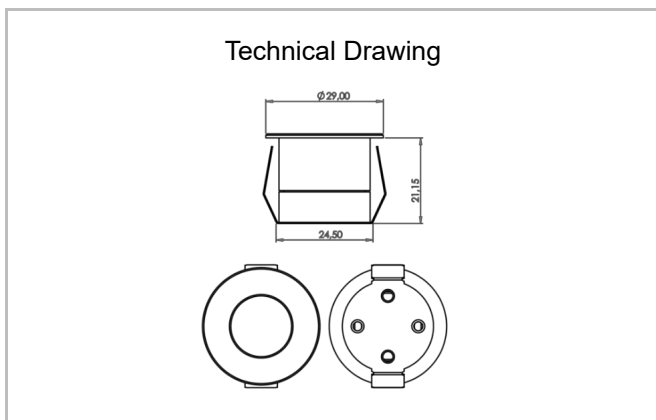

Stretto

STT 003 002 001A 8030 10 90 LN 40 00

Recessed Downlight & Spot Luminary

Luminaire Group	Downlight & Spot
Mounting Type	Recessed
Luminaire Color	RAL 9005 - RAL 9010 - RAL 9006
Housing	Aluminum DKP Sheet
Optics	Opal Diffuser
Light Source	LED
Electrical Protection Class	CLASS II
IP	20
IK	02
Operating Temperature	-20°C / +40°C
Luminous Flux	80
Consumption Power	1
Luminaire Efficiency	80 lm/W
Color Rendering (CRI)	>80
Light Color Temperature (CCT)	2700K/3000K/4000K/6500K
Color Tolerance	< 3 SDCM
Driver Type	On/Off
Driver Brand	Tridonic
LED Brand	Samsung
Input Voltage / Frequency	220-240 V AC 50/60 Hz
Power Factor	>0.9
Surge	1kV
THD (AKIM)	>%20
LED life	>70.000 hours
Option	On-Off / Dali / 1-10V / With Emergency Kit

SKU	Product Code	Power (W)	Luminous Flux (LM)	CRI	CCT (K)	Optics	Dimensions (mm)
	STT 003 002 001A 8030 10 90 LN 40 00	1	80	>80	4000	90° Diffuser	Ø24,5x21,15