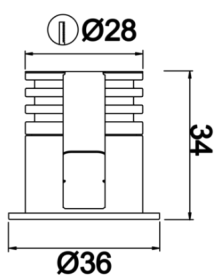

Stretto Deep

SDP 004 003 001A 8040 10 15 LN 40 00

Recessed Downlight & Spot Luminary

Luminaire Group	Downlight & Spot
Mounting Type	Recessed
Luminaire Color	RAL 9005 - RAL 9010 - RAL 9006
Housing	Aluminum DKP Sheet
Optics	15° 40° 90° Lens
Light Source	LED
Electrical Protection Class	CLASS II
IP	40
IK	02
Operating Temperature	-20°C / +40°C
Luminous Flux	80
Consumption Power	1
Luminaire Efficiency	80 lm/W
Color Rendering (CRI)	>80
Light Color Temperature (CCT)	2700K/3000K/4000K/6500K
Color Tolerance	< 3 SDCM
Driver Type	On/Off
Driver Brand	Tridonic
LED Brand	Samsung
Input Voltage / Frequency	220-240 V AC 50/60 Hz
Power Factor	>0.9
Surge	1kV
THD (AKIM)	>%20
LED life	>70.000 hours
Option	On-Off / Dali / 1-10V / With Emergency Kit

Technical Drawing

Photometric Curve

SKU	Product Code	Power (W)	Luminous Flux (LM)	CRI	CCT (K)	Optics	Dimensions (mm)
	SDP 004 003 001A 8040 10 15 LN 40 00	1	80	>80	4000	15° Lens	Ø29x22

www.atellighting.com