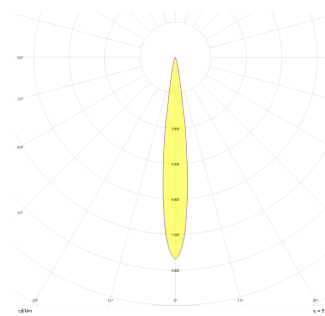

Stretto Deep

SDP 004 003 001A 8040 10 15 LN 40 00

Recessed Downlight & Spot Luminary

Luminaire Group	Downlight & Spot
Mounting Type	Recessed
Luminaire Color	RAL 9005 - RAL 9010 - RAL 9006
Housing	Aluminum DKP Sheet
Optics	15° 40° 90° Lens
Light Source	LED
Electrical Protection Class	CLASS II
IP	40
IK	02
Operating Temperature	-20°C / +40°C
Luminous Flux	80
Consumption Power	1
Luminaire Efficiency	80 lm/W
Color Rendering (CRI)	>80
Light Color Temperature (CCT)	2700K/3000K/4000K/6500K
Color Tolerance	< 3 SDCM
Driver Type	On/Off
Driver Brand	Tridonic
LED Brand	Samsung
Input Voltage / Frequency	220-240 V AC 50/60 Hz
Power Factor	>0.9
Surge	1kV
THD (AKIM)	>%20
LED life	>70.000 hours
Option	On-Off / Dali / 1-10V / With Emergency Kit

Technical Drawing

Photometric Curve

SKU	Product Code	Power (W)	Luminous Flux (LM)	CRI	CCT (K)	Optics	Dimensions (mm)
	SDP 004 003 001A 8040 10 15 LN 40 00	1	80	>80	4000	15° Lens	Ø29x22

www.atellighting.com