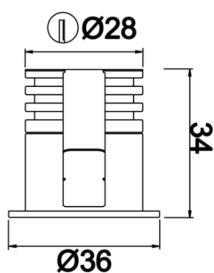

Stretto Deep

SDP 004 003 001A 8040 10 40 LN 40 00

Recessed Downlight & Spot Luminary

Luminaire Group	Downlight & Spot
Mounting Type	Recessed
Luminaire Color	RAL 9005 - RAL 9010 - RAL 9006
Housing	Aluminum DKP Sheet
Optics	15° 40° 90° Lens
Light Source	LED
Electrical Protection Class	CLASS II
IP	40
IK	02
Operating Temperature	-20°C / +40°C
Luminous Flux	80
Consumption Power	1
Luminaire Efficiency	80 lm/W
Color Rendering (CRI)	>80
Light Color Temperature (CCT)	2700K/3000K/4000K/6500K
Color Tolerance	< 3 SDCM
Driver Type	On/Off
Driver Brand	Tridonic
LED Brand	Samsung
Input Voltage / Frequency	220-240 V AC 50/60 Hz
Power Factor	>0.9
Surge	1kV
THD (AKIM)	>%20
LED life	>70.000 hours
Option	On-Off / Dali / 1-10V / With Emergency Kit

Technical Drawing

Photometric Curve

SKU	Product Code	Power (W)	Luminous Flux (LM)	CRI	CCT (K)	Optics	Dimensions (mm)
13004190	SDP 004 003 001A 8040 10 40 LN 40 00	1	80	>80	4000	40° Lens	Ø29x22

www.atellighting.com