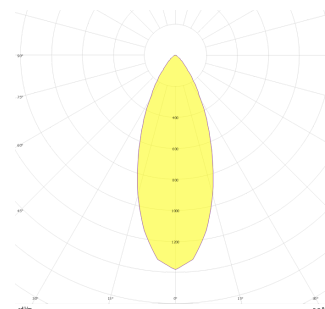

Stretto Deep

SDP 004 003 001A 8040 10 40 LN 40 00

Recessed Downlight & Spot Luminary

Luminaire Group	Downlight & Spot
Mounting Type	Recessed
Luminaire Color	RAL 9005 - RAL 9010 - RAL 9006
Housing	Aluminum DKP Sheet
Optics	15° 40° 90° Lens
Light Source	LED
Electrical Protection Class	CLASS II
IP	40
IK	02
Operating Temperature	-20°C / +40°C
Luminous Flux	80
Consumption Power	1
Luminaire Efficiency	80 lm/W
Color Rendering (CRI)	>80
Light Color Temperature (CCT)	2700K/3000K/4000K/6500K
Color Tolerance	< 3 SDCM
Driver Type	On/Off
Driver Brand	Tridonic
LED Brand	Samsung
Input Voltage / Frequency	220-240 V AC 50/60 Hz
Power Factor	>0.9
Surge	1kV
THD (AKIM)	>%20
LED life	>70.000 hours
Option	On-Off / Dali / 1-10V / With Emergency Kit

Technical Drawing

Photometric Curve

SKU	Product Code	Power (W)	Luminous Flux (LM)	CRI	CCT (K)	Optics	Dimensions (mm)
13004190	SDP 004 003 001A 8040 10 40 LN 40 00	1	80	>80	4000	40° Lens	Ø29x22

www.atellighting.com