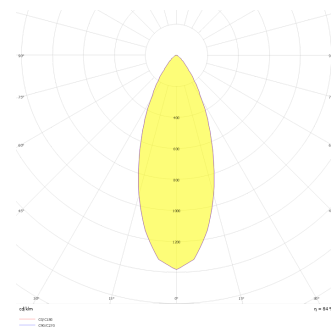

Zagreb

BDP 009 007 013A 9040 10 40 SD 44 RT

Recessed Downlight & Spot Luminary

Luminaire Group	Downlight & Spot
Mounting Type	Recessed
Luminaire Color	RAL 9005 - RAL 9010 - RAL 9006
Housing	Aluminum Extrusion
Optics	15° 30° 40° Reflector & Transparent Diffuser
Light Source	LED
Electrical Protection Class	CLASS II
IP	40
IK	02
Operating Temperature	-20°C / +40°C
Luminous Flux	1183
Consumption Power	13
Luminaire Efficiency	91 lm/W
Color Rendering (CRI)	>80
Light Color Temperature (CCT)	2700K/3000K/4000K/6500K
Color Tolerance	< 3 SDCM
Driver Type	On/Off
Driver Brand	Tridonic
LED Brand	Samsung
Input Voltage / Frequency	220-240 V AC 50/60 Hz
Power Factor	>0.9
Surge	1kV
THD (AKIM)	>%20
LED life	>50.000 hours
Option	On-Off / Dali / 1-10V / With Emergency Kit

Technical Drawing

Photometric Curve

SKU	Product Code	Power (W)	Luminous Flux (LM)	CRI	CCT (K)	Optics	Dimensions (mm)
13004061□	BDP 009 007 013A 9040 10 40 SD 44 RT	13	1183	>80	4000	40° Reflector	Ø92

www.atellighting.com