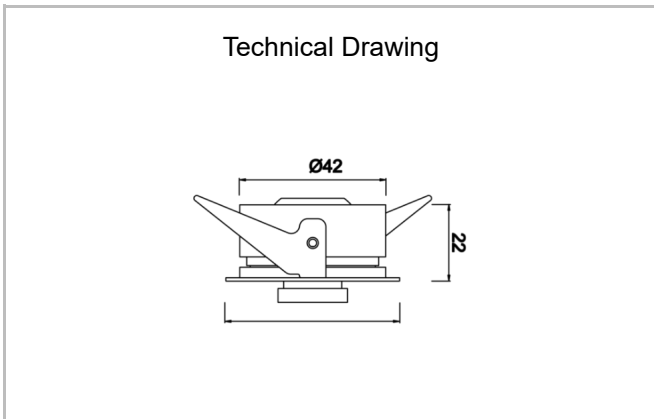

Zoom

ZOM 005 002 001A 8040 10 30 LN 40 00

Recessed Downlight & Spot Luminary

Luminaire Group	Downlight & Spot
Mounting Type	Recessed
Luminaire Color	RAL 9005 - RAL 9010 - RAL 9006
Housing	Aluminum
Optics	30° Lens
Light Source	LED
Electrical Protection Class	CLASS II
IP	40
Operating Temperature	-20°C / +40°C
Luminous Flux	75
Consumption Power	1
Luminaire Efficiency	75 lm/W
Color Rendering (CRI)	>80
Light Color Temperature (CCT)	2700K/3000K/4000K/6500K
Color Tolerance	< 3 SDCM
Driver Type	On/Off
Driver Brand	Tridonic
LED Brand	Samsung
Input Voltage / Frequency	220-240 V AC 50/60 Hz
Power Factor	>0.9
Surge	1kV
THD (AKIM)	>%20
LED life	>70.000 hours
Option	On-Off / Dali / 1-10V / With Emergency Kit

SKU	Product Code	Power (W)	Luminous Flux (LM)	CRI	CCT (K)	Optics	Dimensions (mm)
13503938	ZOM 005 002 001A 8040 10 30 LN 40 00	1	75	>80	4000	30° Lens	Ø50x22