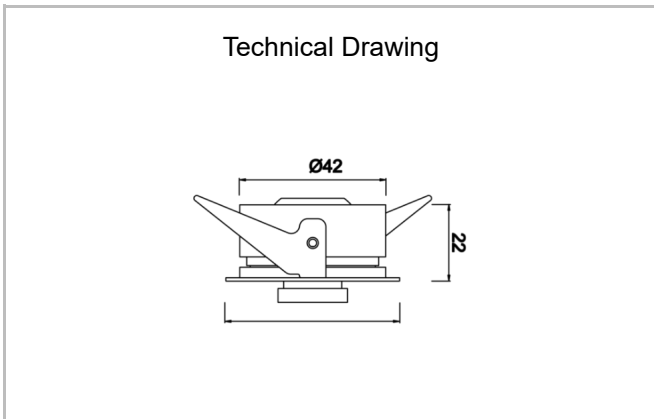

# Zoom

ZOM 005 002 001A 8040 10 30 LN 40 00

Recessed Downlight & Spot Luminary

<b>Luminaire Group</b>	Downlight & Spot
<b>Mounting Type</b>	Recessed
<b>Luminaire Color</b>	RAL 9005 - RAL 9010 - RAL 9006
<b>Housing</b>	Aluminum
<b>Optics</b>	30° Lens
<b>Light Source</b>	LED
<b>Electrical Protection Class</b>	CLASS II
<b>IP</b>	40
<b>Operating Temperature</b>	-20°C / +40°C
<b>Luminous Flux</b>	75
<b>Consumption Power</b>	1
<b>Luminaire Efficiency</b>	75 lm/W
<b>Color Rendering (CRI)</b>	>80
<b>Light Color Temperature (CCT)</b>	2700K/3000K/4000K/6500K
<b>Color Tolerance</b>	< 3 SDCM
<b>Driver Type</b>	On/Off
<b>Driver Brand</b>	Tridonic
<b>LED Brand</b>	Samsung
<b>Input Voltage / Frequency</b>	220-240 V AC 50/60 Hz
<b>Power Factor</b>	>0.9
<b>Surge</b>	1kV
<b>THD (AKIM)</b>	>%20
<b>LED life</b>	>70.000 hours
<b>Option</b>	On-Off / Dali / 1-10V / With Emergency Kit

SKU	Product Code	Power (W)	Luminous Flux (LM)	CRI	CCT (K)	Optics	Dimensions (mm)
13503938	ZOM 005 002 001A 8040 10 30 LN 40 00	1	75	>80	4000	30° Lens	Ø50x22