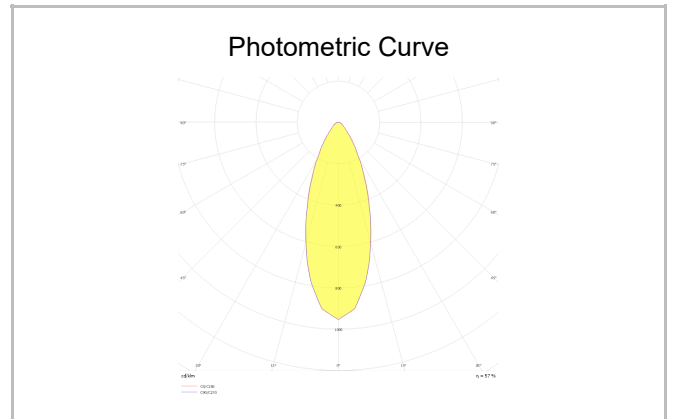

Zoom

ZOM 005 002 001A 8040 10 30 LN 40 00

Recessed Downlight & Spot Luminary

Luminaire Group	Downlight & Spot
Mounting Type	Recessed
Luminaire Color	RAL 9005 - RAL 9010 - RAL 9006
Housing	Aluminum
Optics	30° Lens
Light Source	LED
Electrical Protection Class	CLASS II
IP	40
Operating Temperature	-20°C / +40°C
Luminous Flux	75
Consumption Power	1
Luminaire Efficiency	75 lm/W
Color Rendering (CRI)	>80
Light Color Temperature (CCT)	2700K/3000K/4000K/6500K
Color Tolerance	< 3 SDCM
Driver Type	On/Off
Driver Brand	Tridonic
LED Brand	Samsung
Input Voltage / Frequency	220-240 V AC 50/60 Hz
Power Factor	>0.9
Surge	1kV
THD (AKIM)	>%20
LED life	>70.000 hours
Option	On-Off / Dali / 1-10V / With Emergency Kit

SKU	Product Code	Power (W)	Luminous Flux (LM)	CRI	CCT (K)	Optics	Dimensions (mm)
13503938	ZOM 005 002 001A 8040 10 30 LN 40 00	1	75	>80	4000	30° Lens	Ø50x22