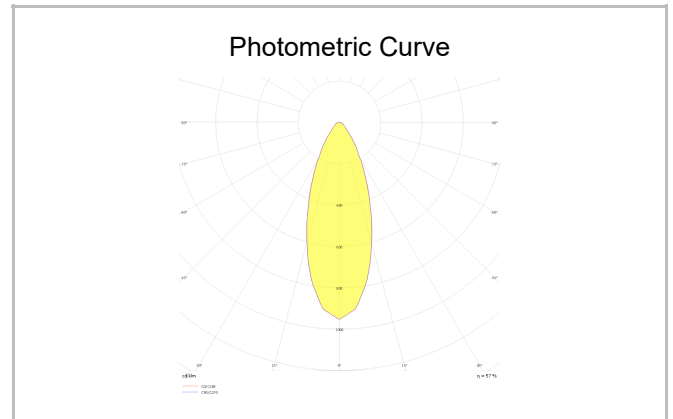

# Zoom

ZOM 005 002 001A 8040 10 30 LN 40 00

Recessed Downlight & Spot Luminary

<b>Luminaire Group</b>	Downlight & Spot
<b>Mounting Type</b>	Recessed
<b>Luminaire Color</b>	RAL 9005 - RAL 9010 - RAL 9006
<b>Housing</b>	Aluminum
<b>Optics</b>	30° Lens
<b>Light Source</b>	LED
<b>Electrical Protection Class</b>	CLASS II
<b>IP</b>	40
<b>Operating Temperature</b>	-20°C / +40°C
<b>Luminous Flux</b>	75
<b>Consumption Power</b>	1
<b>Luminaire Efficiency</b>	75 lm/W
<b>Color Rendering (CRI)</b>	>80
<b>Light Color Temperature (CCT)</b>	2700K/3000K/4000K/6500K
<b>Color Tolerance</b>	< 3 SDCM
<b>Driver Type</b>	On/Off
<b>Driver Brand</b>	Tridonic
<b>LED Brand</b>	Samsung
<b>Input Voltage / Frequency</b>	220-240 V AC 50/60 Hz
<b>Power Factor</b>	>0.9
<b>Surge</b>	1kV
<b>THD (AKIM)</b>	>%20
<b>LED life</b>	>70.000 hours
<b>Option</b>	On-Off / Dali / 1-10V / With Emergency Kit

SKU	Product Code	Power (W)	Luminous Flux (LM)	CRI	CCT (K)	Optics	Dimensions (mm)
13503938	ZOM 005 002 001A 8040 10 30 LN 40 00	1	75	>80	4000	30° Lens	Ø50x22