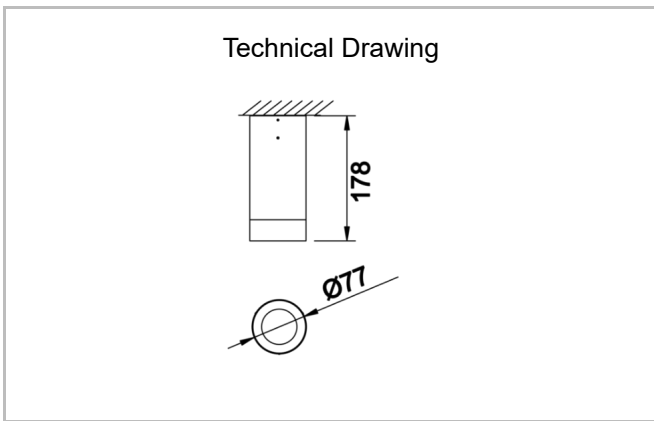

Dif S

DIF 008 018 007S 8040 10 15 SD 65 00

Surface Mounted Surface Mounted Luminaire

Luminaire Group	Surface Mounted
Mounting Type	Surface Mounted
Luminaire Color	RAL 9006 - RAL 9005 - RAL 9010 - RAL 9016
Housing	Aluminum Extrusion
Optics	15° 30° 40° Reflector & Transparent Diffuser
Light Source	LED
Electrical Protection Class	CLASS II
IP	65
IK	03
Operating Temperature	-20°C / +40°C
Luminous Flux	677
Consumption Power	7
Luminaire Efficiency	91 lm/W
Color Rendering (CRI)	>80
Light Color Temperature (CCT)	2700K/3000K/4000K/6500K
Color Tolerance	< 3 SDCM
Driver Type	On/Off
Driver Brand	Tridonic
LED Brand	Samsung
Input Voltage / Frequency	220-240 V AC 50/60 Hz
Power Factor	>0.9
Surge	1kV
THD (AKIM)	>%20
LED life	>100.000 hours
Option	On-Off / Dali / 1-10V / With Emergency Kit

SKU	Product Code	Power (W)	Luminous Flux (LM)	CRI	CCT (K)	Optics	Dimensions (mm)
	DIF 008 018 007S 8040 10 15 SD 65 00	7	677	>80	4000	15° Reflector	Ø77x178