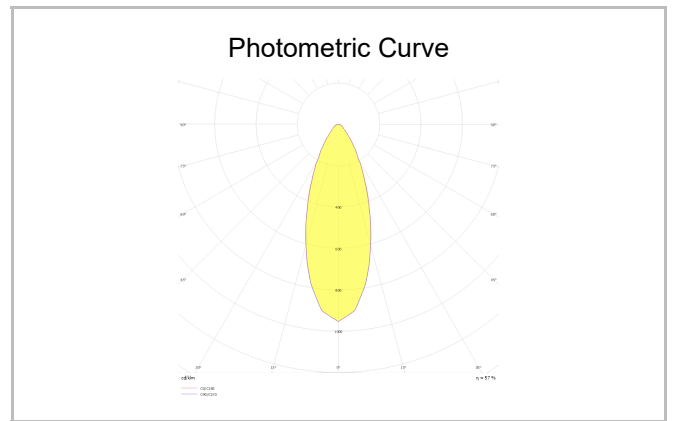

Dif S

DIF 008 018 007S 8040 10 15 SD 65 00

Surface Mounted Surface Mounted Luminary

Luminaire Group	Surface Mounted
Mounting Type	Surface Mounted
Luminaire Color	RAL 9006 - RAL 9005 - RAL 9010 - RAL 9016
Housing	Aluminum Extrusion
Optics	15° 30° 40° Reflector & Transparent Diffuser
Light Source	LED
Electrical Protection Class	CLASS II
IP	65
IK	03
Operating Temperature	-20°C / +40°C
Luminous Flux	677
Consumption Power	7
Luminaire Efficiency	91 lm/W
Color Rendering (CRI)	>80
Light Color Temperature (CCT)	2700K/3000K/4000K/6500K
Color Tolerance	< 3 SDCM
Driver Type	On/Off
Driver Brand	Tridonic
LED Brand	Samsung
Input Voltage / Frequency	220-240 V AC 50/60 Hz
Power Factor	>0.9
Surge	1kV
THD (AKIM)	>%20
LED life	>100.000 hours
Option	On-Off / Dali / 1-10V / With Emergency Kit

SKU	Product Code	Power (W)	Luminous Flux (LM)	CRI	CCT (K)	Optics	Dimensions (mm)
	DIF 008 018 007S 8040 10 15 SD 65 00	7	677	>80	4000	15° Reflector	Ø77x178