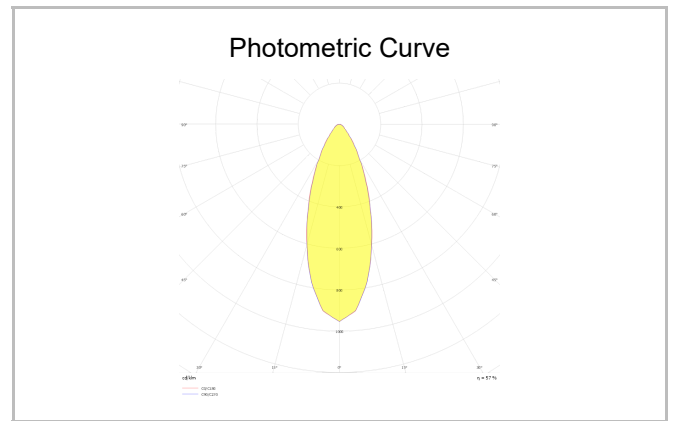

Dif S

DIF 008 018 007S 8040 10 15 SD 65 00

Surface Mounted Surface Mounted Luminaire

Luminaire Group	Surface Mounted
Mounting Type	Surface Mounted
Luminaire Color	RAL 9006 - RAL 9005 - RAL 9010 - RAL 9016
Housing	Aluminum Extrusion
Optics	15° 30° 40° Reflector & Transparent Diffuser
Light Source	LED
Electrical Protection Class	CLASS II
IP	65
IK	03
Operating Temperature	-20°C / +40°C
Luminous Flux	677
Consumption Power	7
Luminaire Efficiency	91 lm/W
Color Rendering (CRI)	>80
Light Color Temperature (CCT)	2700K/3000K/4000K/6500K
Color Tolerance	< 3 SDCM
Driver Type	On/Off
Driver Brand	Tridonic
LED Brand	Samsung
Input Voltage / Frequency	220-240 V AC 50/60 Hz
Power Factor	>0.9
Surge	1kV
THD (AKIM)	>%20
LED life	>100.000 hours
Option	On-Off / Dali / 1-10V / With Emergency Kit

SKU	Product Code	Power (W)	Luminous Flux (LM)	CRI	CCT (K)	Optics	Dimensions (mm)
	DIF 008 018 007S 8040 10 15 SD 65 00	7	677	>80	4000	15° Reflector	Ø77x178