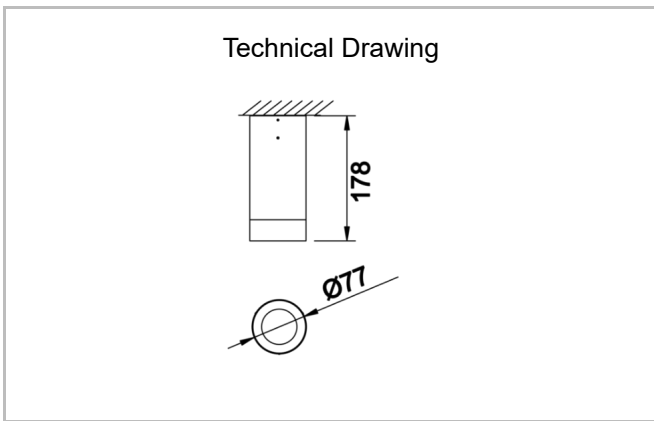

Dif S

DIF 008 018 007S 8040 10 15 SD 65 00

Surface Mounted Surface Mounted Luminary

Luminaire Group	Surface Mounted
Mounting Type	Surface Mounted
Luminaire Color	RAL 9006 - RAL 9005 - RAL 9010 - RAL 9016
Housing	Aluminum Extrusion
Optics	15° 30° 40° Reflector & Transparent Diffuser
Light Source	LED
Electrical Protection Class	CLASS II
IP	65
IK	03
Operating Temperature	-20°C / +40°C
Luminous Flux	677
Consumption Power	7
Luminaire Efficiency	91 lm/W
Color Rendering (CRI)	>80
Light Color Temperature (CCT)	2700K/3000K/4000K/6500K
Color Tolerance	< 3 SDCM
Driver Type	On/Off
Driver Brand	Tridonic
LED Brand	Samsung
Input Voltage / Frequency	220-240 V AC 50/60 Hz
Power Factor	>0.9
Surge	1kV
THD (AKIM)	>%20
LED life	>100.000 hours
Option	On-Off / Dali / 1-10V / With Emergency Kit

SKU	Product Code	Power (W)	Luminous Flux (LM)	CRI	CCT (K)	Optics	Dimensions (mm)
	DIF 008 018 007S 8040 10 15 SD 65 00	7	677	>80	4000	15° Reflector	Ø77x178