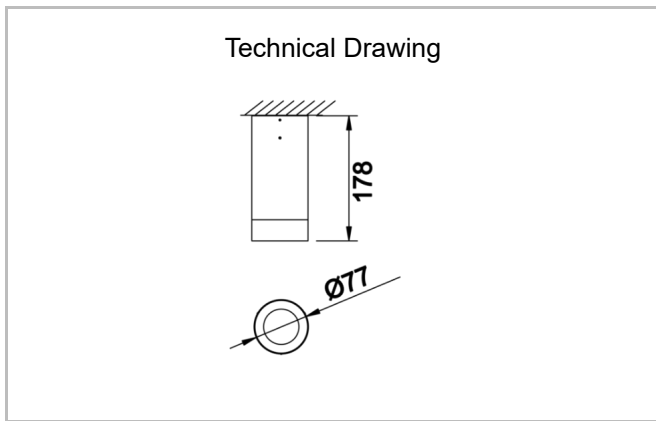

Dif S

DIF 008 018 013S 8040 10 15 SD 65 00

Surface Mounted Surface Mounted Luminaire

Luminaire Group	Surface Mounted
Mounting Type	Surface Mounted
Luminaire Color	RAL 9006 - RAL 9005 - RAL 9010 - RAL 9016
Housing	Aluminum Extrusion
Optics	15° 30° 40° Reflector & Transparent Diffuser
Light Source	LED
Electrical Protection Class	CLASS II
IP	65
IK	03
Operating Temperature	-20°C / +40°C
Luminous Flux	1183
Consumption Power	13
Luminaire Efficiency	91 lm/W
Color Rendering (CRI)	>80
Light Color Temperature (CCT)	2700K/3000K/4000K/6500K
Color Tolerance	< 3 SDCM
Driver Type	On/Off
Driver Brand	Tridonic
LED Brand	Samsung
Input Voltage / Frequency	220-240 V AC 50/60 Hz
Power Factor	>0.9
Surge	1kV
THD (AKIM)	>%20
LED life	>100.000 hours
Option	On-Off / Dali / 1-10V / With Emergency Kit

SKU	Product Code	Power (W)	Luminous Flux (LM)	CRI	CCT (K)	Optics	Dimensions (mm)
	DIF 008 018 013S 8040 10 15 SD 65 00	13	1183	>80	4000	40° Reflector	Ø77x178