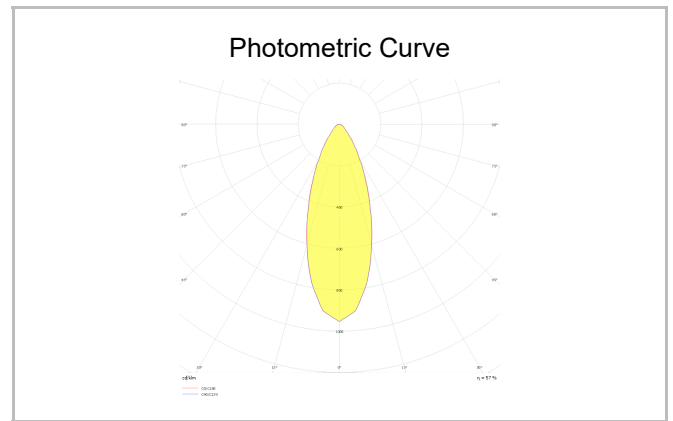

Dif S

DIF 008 018 013S 8040 10 15 SD 65 00

Surface Mounted Surface Mounted Luminaire

Luminaire Group	Surface Mounted
Mounting Type	Surface Mounted
Luminaire Color	RAL 9006 - RAL 9005 - RAL 9010 - RAL 9016
Housing	Aluminum Extrusion
Optics	15° 30° 40° Reflector & Transparent Diffuser
Light Source	LED
Electrical Protection Class	CLASS II
IP	65
IK	03
Operating Temperature	-20°C / +40°C
Luminous Flux	1183
Consumption Power	13
Luminaire Efficiency	91 lm/W
Color Rendering (CRI)	>80
Light Color Temperature (CCT)	2700K/3000K/4000K/6500K
Color Tolerance	< 3 SDCM
Driver Type	On/Off
Driver Brand	Tridonic
LED Brand	Samsung
Input Voltage / Frequency	220-240 V AC 50/60 Hz
Power Factor	>0.9
Surge	1kV
THD (AKIM)	>%20
LED life	>100.000 hours
Option	On-Off / Dali / 1-10V / With Emergency Kit

SKU	Product Code	Power (W)	Luminous Flux (LM)	CRI	CCT (K)	Optics	Dimensions (mm)
	DIF 008 018 013S 8040 10 15 SD 65 00	13	1183	>80	4000	40° Reflector	Ø77x178