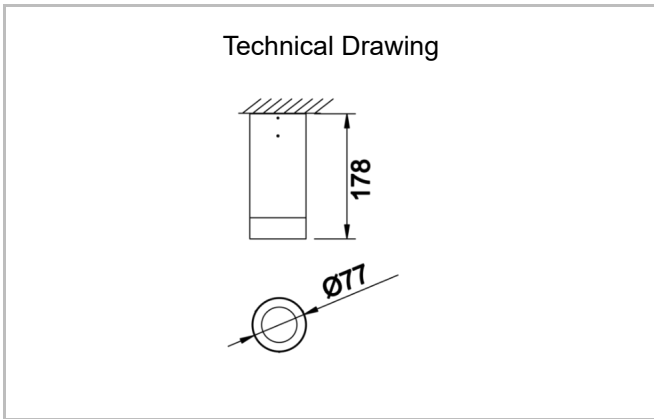

Dif S

DIF 008 018 007S 8040 10 30 SD 65 00

Surface Mounted Surface Mounted Luminaire

Luminaire Group	Surface Mounted
Mounting Type	Surface Mounted
Luminaire Color	RAL 9006 - RAL 9005 - RAL 9010 - RAL 9016
Housing	Aluminum Extrusion
Optics	15° 30° 40° Reflector & Transparent Diffuser
Light Source	LED
Electrical Protection Class	CLASS II
IP	65
IK	03
Operating Temperature	-20°C / +40°C
Luminous Flux	677
Consumption Power	7
Luminaire Efficiency	91 lm/W
Color Rendering (CRI)	>80
Light Color Temperature (CCT)	2700K/3000K/4000K/6500K
Color Tolerance	< 3 SDCM
Driver Type	On/Off
Driver Brand	Tridonic
LED Brand	Samsung
Input Voltage / Frequency	220-240 V AC 50/60 Hz
Power Factor	>0.9
Surge	1kV
THD (AKIM)	>%20
LED life	>100.000 hours
Option	On-Off / Dali / 1-10V / With Emergency Kit

SKU	Product Code	Power (W)	Luminous Flux (LM)	CRI	CCT (K)	Optics	Dimensions (mm)
	DIF 008 018 007S 8040 10 30 SD 65 00	7	677	>80	4000	30° Reflector	Ø77x178