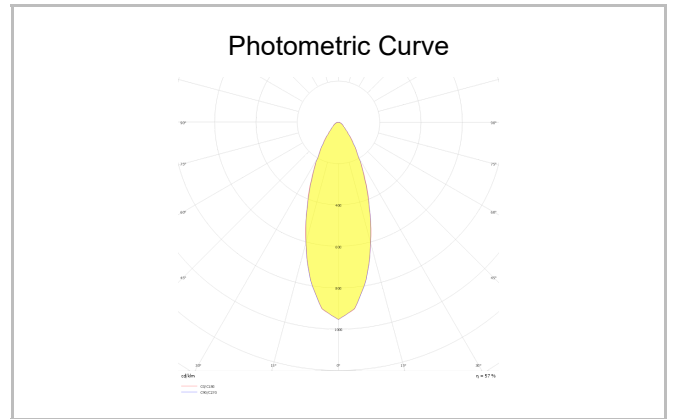

Dif S

DIF 008 018 007S 8040 10 30 SD 65 00

Surface Mounted Surface Mounted Luminaire

Luminaire Group	Surface Mounted
Mounting Type	Surface Mounted
Luminaire Color	RAL 9006 - RAL 9005 - RAL 9010 - RAL 9016
Housing	Aluminum Extrusion
Optics	15° 30° 40° Reflector & Transparent Diffuser
Light Source	LED
Electrical Protection Class	CLASS II
IP	65
IK	03
Operating Temperature	-20°C / +40°C
Luminous Flux	677
Consumption Power	7
Luminaire Efficiency	91 lm/W
Color Rendering (CRI)	>80
Light Color Temperature (CCT)	2700K/3000K/4000K/6500K
Color Tolerance	< 3 SDCM
Driver Type	On/Off
Driver Brand	Tridonic
LED Brand	Samsung
Input Voltage / Frequency	220-240 V AC 50/60 Hz
Power Factor	>0.9
Surge	1kV
THD (AKIM)	>%20
LED life	>100.000 hours
Option	On-Off / Dali / 1-10V / With Emergency Kit

SKU	Product Code	Power (W)	Luminous Flux (LM)	CRI	CCT (K)	Optics	Dimensions (mm)
	DIF 008 018 007S 8040 10 30 SD 65 00	7	677	>80	4000	30° Reflector	Ø77x178