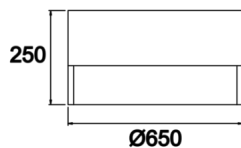

Dimple Drums

DDR 060 025 048S 9040 10 99 OP 40 00

Surface Mounted Surface Mounted Luminaire

Luminaire Group	Surface Mounted
Mounting Type	Surface Mounted
Luminaire Color	RAL 9006 - RAL 9005 - RAL 9010
Housing	DKP Sheet
Optics	Opal Diffuser
Light Source	LED
Electrical Protection Class	CLASS II
IP	40
IK	02
Operating Temperature	-20°C / +40°C
Luminous Flux	6290
Consumption Power	48
Luminaire Efficiency	135 lm/W
Color Rendering (CRI)	>80
Light Color Temperature (CCT)	2700K/3000K/4000K/6500K
Color Tolerance	< 3 SDCM
Driver Type	On/Off
Driver Brand	Tridonic
LED Brand	Samsung
Input Voltage / Frequency	220-240 V AC 50/60 Hz
Power Factor	>0.9
Surge	1kV
THD (AKIM)	>%20
LED life	70.000 hours
Option	On-Off / Dali / 1-10V / With Emergency Kit

Technical Drawing

Photometric Curve

SKU	Product Code	Power (W)	Luminous Flux (LM)	CRI	CCT (K)	Optics	Dimensions (mm)
	DDR 060 025 048S 9040 10 99 OP 40 00	48	6290	>80	4000	120° Diffuser	Ø650x250

www.atellighting.com