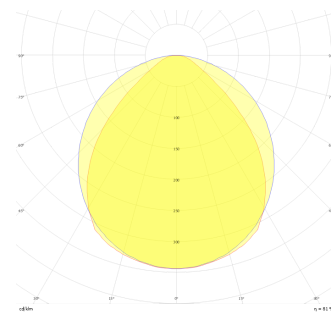

Dimple Drums

DDR 060 025 048S 9040 10 99 OP 40 00

Surface Mounted Surface Mounted Luminaire

Luminaire Group	Surface Mounted
Mounting Type	Surface Mounted
Luminaire Color	RAL 9006 - RAL 9005 - RAL 9010
Housing	DKP Sheet
Optics	Opal Diffuser
Light Source	LED
Electrical Protection Class	CLASS II
IP	40
IK	02
Operating Temperature	-20°C / +40°C
Luminous Flux	6290
Consumption Power	48
Luminaire Efficiency	135 lm/W
Color Rendering (CRI)	>80
Light Color Temperature (CCT)	2700K/3000K/4000K/6500K
Color Tolerance	< 3 SDCM
Driver Type	On/Off
Driver Brand	Tridonic
LED Brand	Samsung
Input Voltage / Frequency	220-240 V AC 50/60 Hz
Power Factor	>0.9
Surge	1kV
THD (AKIM)	>%20
LED life	70.000 hours
Option	On-Off / Dali / 1-10V / With Emergency Kit

Technical Drawing

Photometric Curve

SKU	Product Code	Power (W)	Luminous Flux (LM)	CRI	CCT (K)	Optics	Dimensions (mm)
	DDR 060 025 048S 9040 10 99 OP 40 00	48	6290	>80	4000	120° Diffuser	Ø650x250

www.atellighting.com